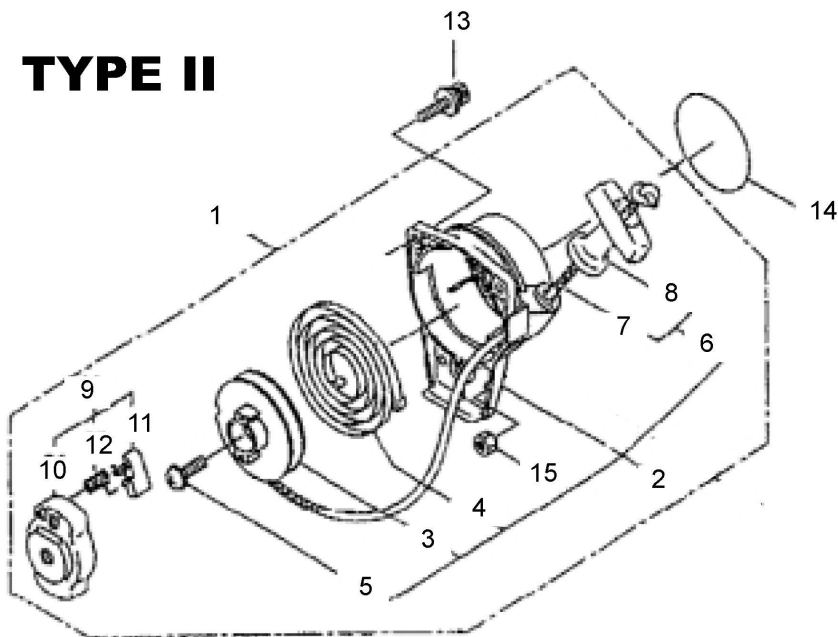

RECOIL STARTER ASS'Y / ARRANQUE

TYPE I

TYPE II