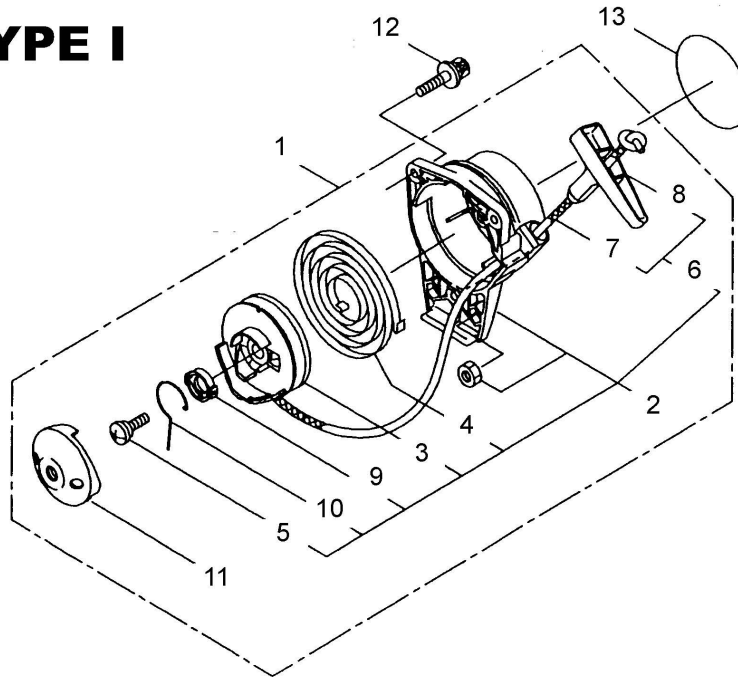

RECOIL STARTER ASS'Y / ARRANQUE

TYPE I