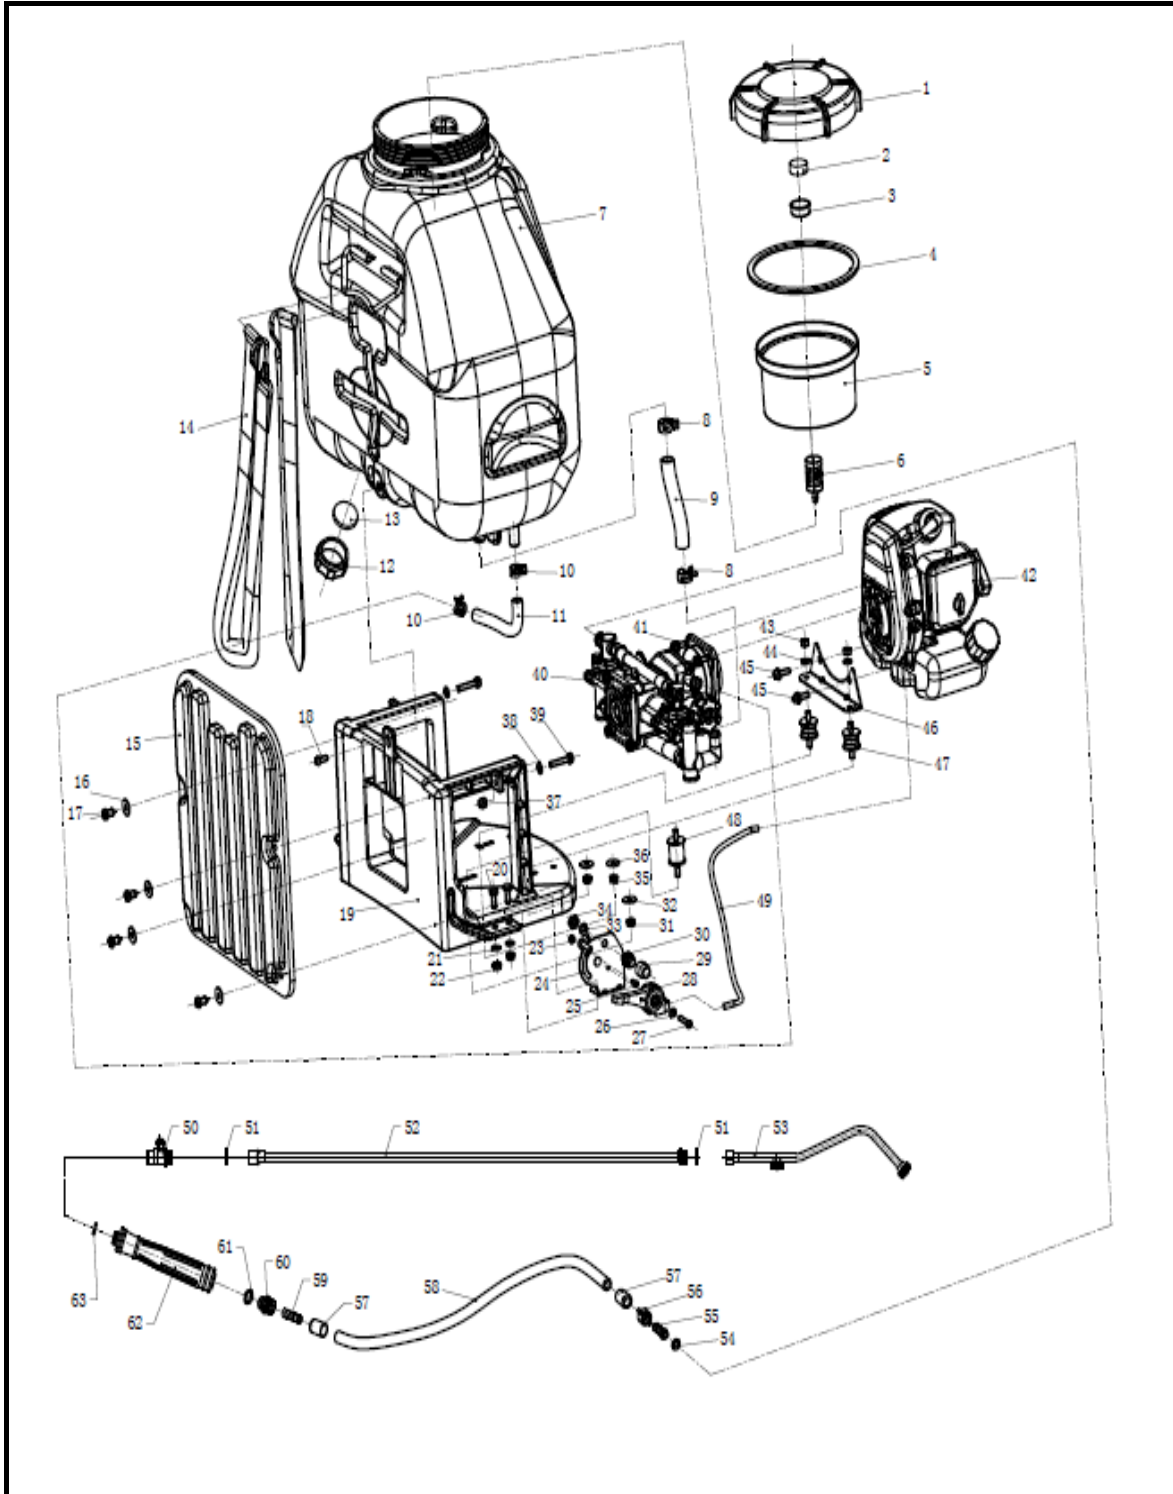

Fumigadora de Lanza

Parte: FUMIGADORA

Código 489575

Modelo TF900-A

Fumigadora de Lanza

Parte: FUMIGADORA

Código 489575

Modelo TF900-A

Nº	Cód. Savake	Descripción Español	Descripción Ingles	Cant.	Observaciones
1+2+3	509117	TAPA TANQUE QUIM TF900-A/ XKS25L/ ZKS25L	Container cover		
4			Gasket		
5	511360	FILTRO QUIMICO P/TF-900-A/XKS25L/ZKS25L	Filter		
6			small filter in the tank		
7			Chemical container with Chain holder 900		
8			Clip-L(suction hose)		
9			suction hose		
10			Clip-S(overflow hose)		
11			overflow hose with spring		
12	511345	TAPA DEL DRENAJE TF-900-A/XKS25L/ZKS25L	Drain cup		
13			gasket for drain cup		
14	511329	CORREAS JUEGO TF-900-A/XKS25L/ZKS25L	Strap (one set = 2pcs)		
15	511352	ESPALDAR PARA TF-900-A/XKS25L/ZKS25L	Pad for 900		
16			NO NEED		
17			screw M6X16 for stand pad		
18			screw M6X12 for tank		
19	511295	BASE DEL TANQUE TU-26/XKS25L/TF-900-A	frame complete		
20+21+22			screw M6X16, 06 gasket and nut M6 for fixed plate		
23+24+25+26+27+28+29+			plate complete		
24			plate		
28	474148	GATILLO ACELERACION TF900A/XKS25L/ZKS25L	Flex accelerator		
30			Cord comp		
35			nut		
36			gasket		
37			nut		
38			NO NEED		
39			screw M6X16 for stand		
40			brass pump for 2 stroke		
41			screw M5X14 of engine		
42	492165	ELEMENTOS FILTRO DE AIRE TU-26/XKS25L/TF	FST TU26 engine		
43			nut		
44			gasket		
45			screw M6X16 for stand		
46			engine stand		
47			joint-S		
48			Joint-L