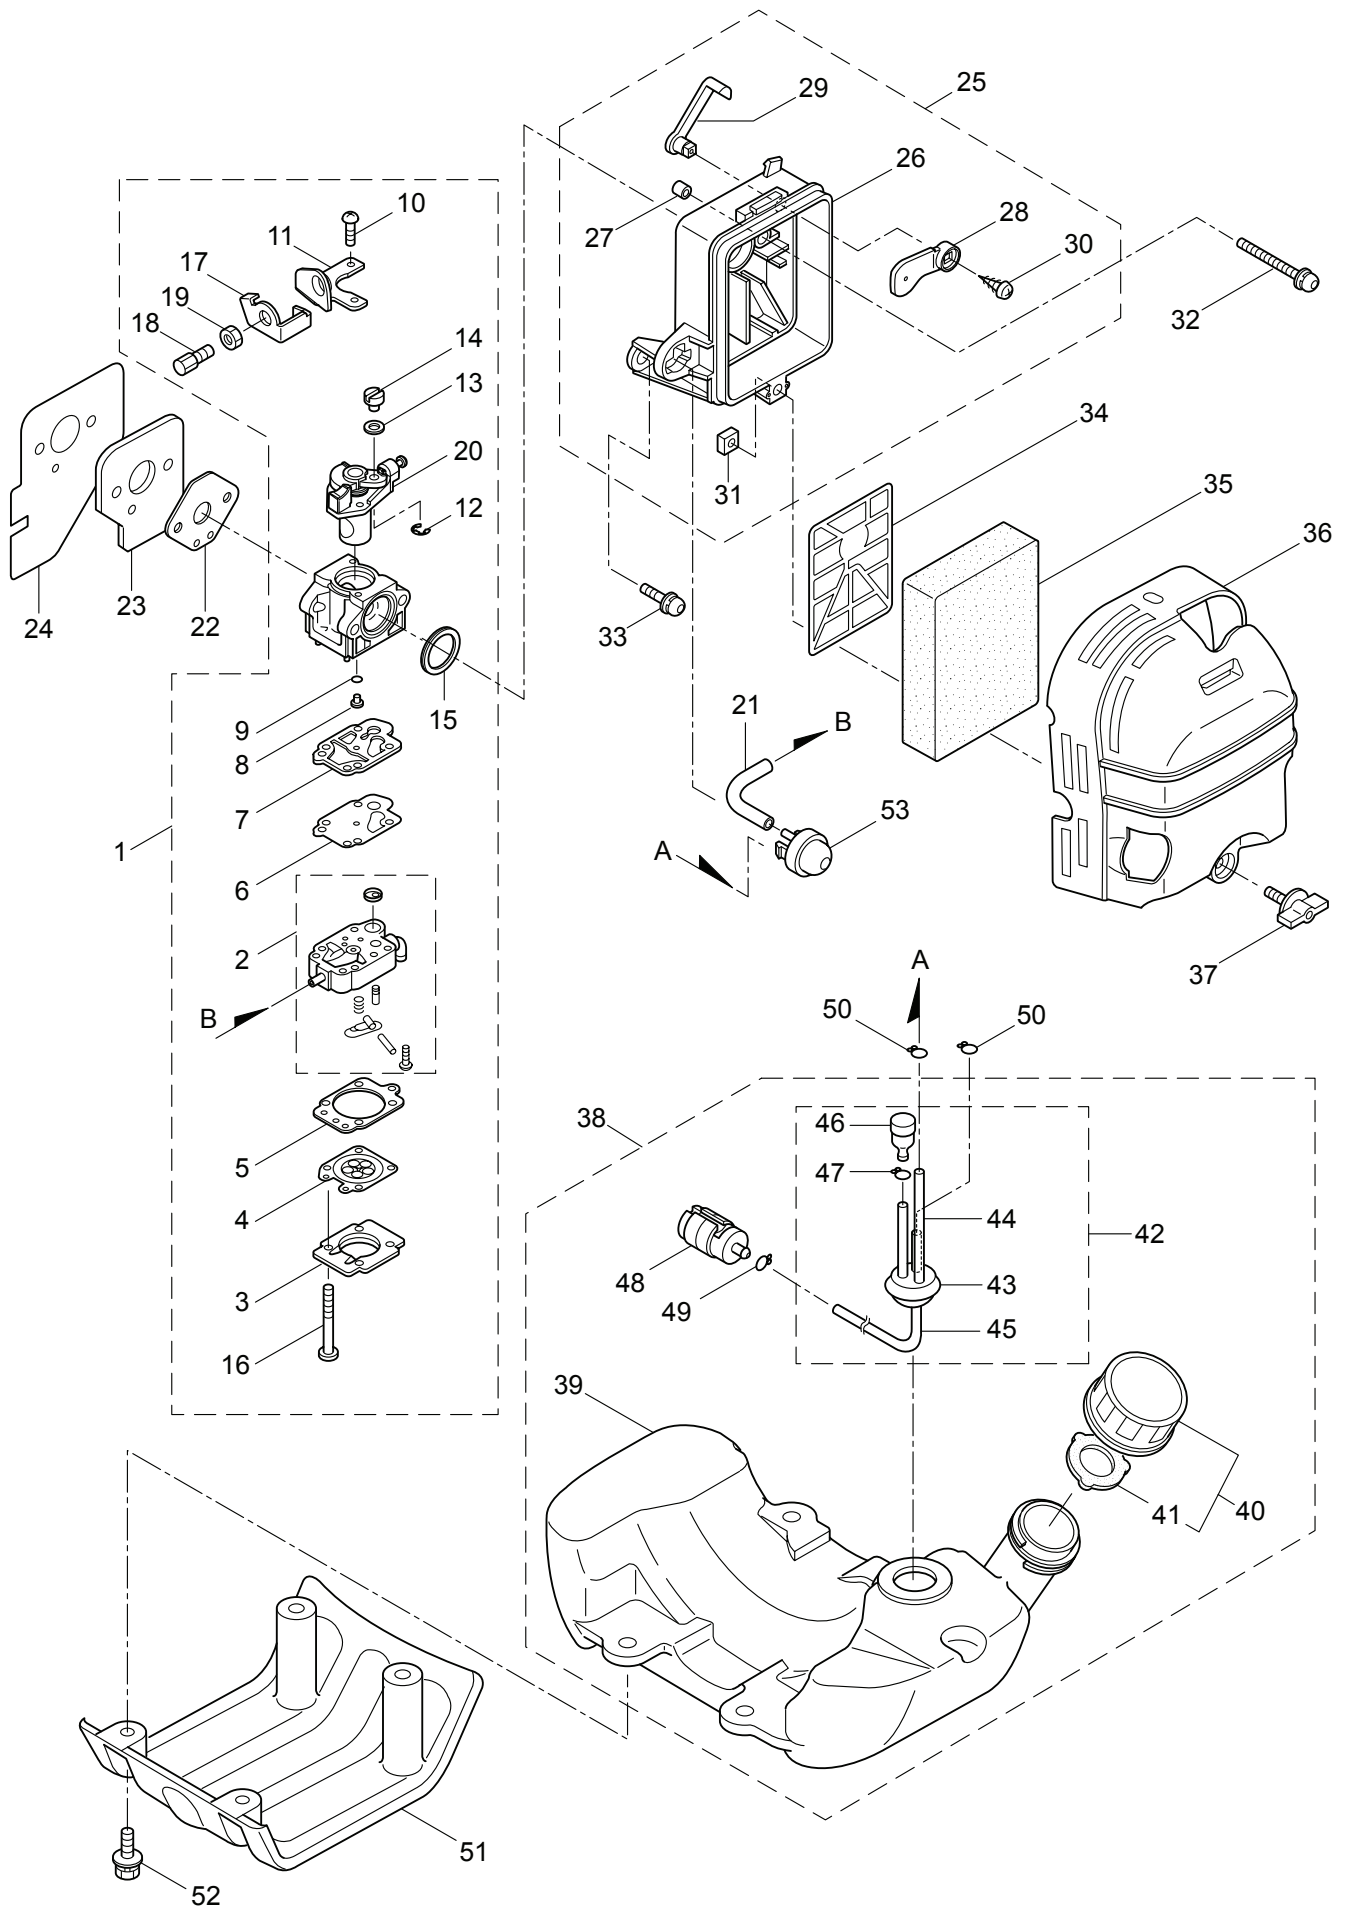

4. BF50R
CARBURETOR, FUEL TANK

Ref. No.	Part No.	Part Name	Q'ty	Remarks
4-1	288256	Carburetor Ass'y	1	Incl.2-20 New gasket required
4-2	283124	Pump Body	1	
4-3	263726	Cover Plate	1	
4-4	283905	Diaphragm, Meterring	1	
4-5	263727	Gasket	1	
4-6	262994	Diaphragm,Fuel Pump	1	
4-7	282576	Gasket	1	
4-8	283125	Main Jet	1	
4-9	261871	O-Ring	1	
4-10	261875	Screw	2	
4-11	264677	Bracket	1	
4-12	261876	E-Ring	1	
4-13	264678	Washer	1	
4-14	261658	Swivel	1	
4-15	261657	Packing	1	
4-16	263737	Screw	4	
4-17	283935	Plate	1	
4-18	265409	Adapter	1	
4-19	283936	Nut	1	M6
4-20	287728	Throttle Valve	1	
4-21	282512	Fuel Pipe	1	
4-22	282301	Gasket	1	
4-23	283086	Divider	1	
4-24	283087	Gasket	1	
4-25	282302	Case Ass'y	1	Incl.26-31
4-26	282303	Case Body	1	
4-27	282484	Sleeve	3	
4-28	282304	Valve	1	
4-29	282305	Lever	1	
4-30	269032	Screw	1	
4-31	269423	Nut	1	
4-32	262720	Cap Screw	2	M5x55
4-33	264807	Cap Screw	1	M5x16
4-34	282481	Plate	1	
4-35	282306	Element	1	
4-36	282307	Cleaner Cover	1	
4-37	281438	Knob	1	
4-38	283487	Fuel Tank Ass'y	1	Incl.39-49
4-39	282310	Fuel Tank	1	
4-40	281565	Fuel Tank Cap Ass'y	1	Incl.41
4-41	269377	Gasket	1	
4-42	282312	Fuel Pipe Ass'y	1	Incl.43-47
4-43	268065	Grommet	1	
4-44	282511	Return Pipe	1	
4-45	262649	Fuel Pipe	1	
4-46	261590	Breather	1