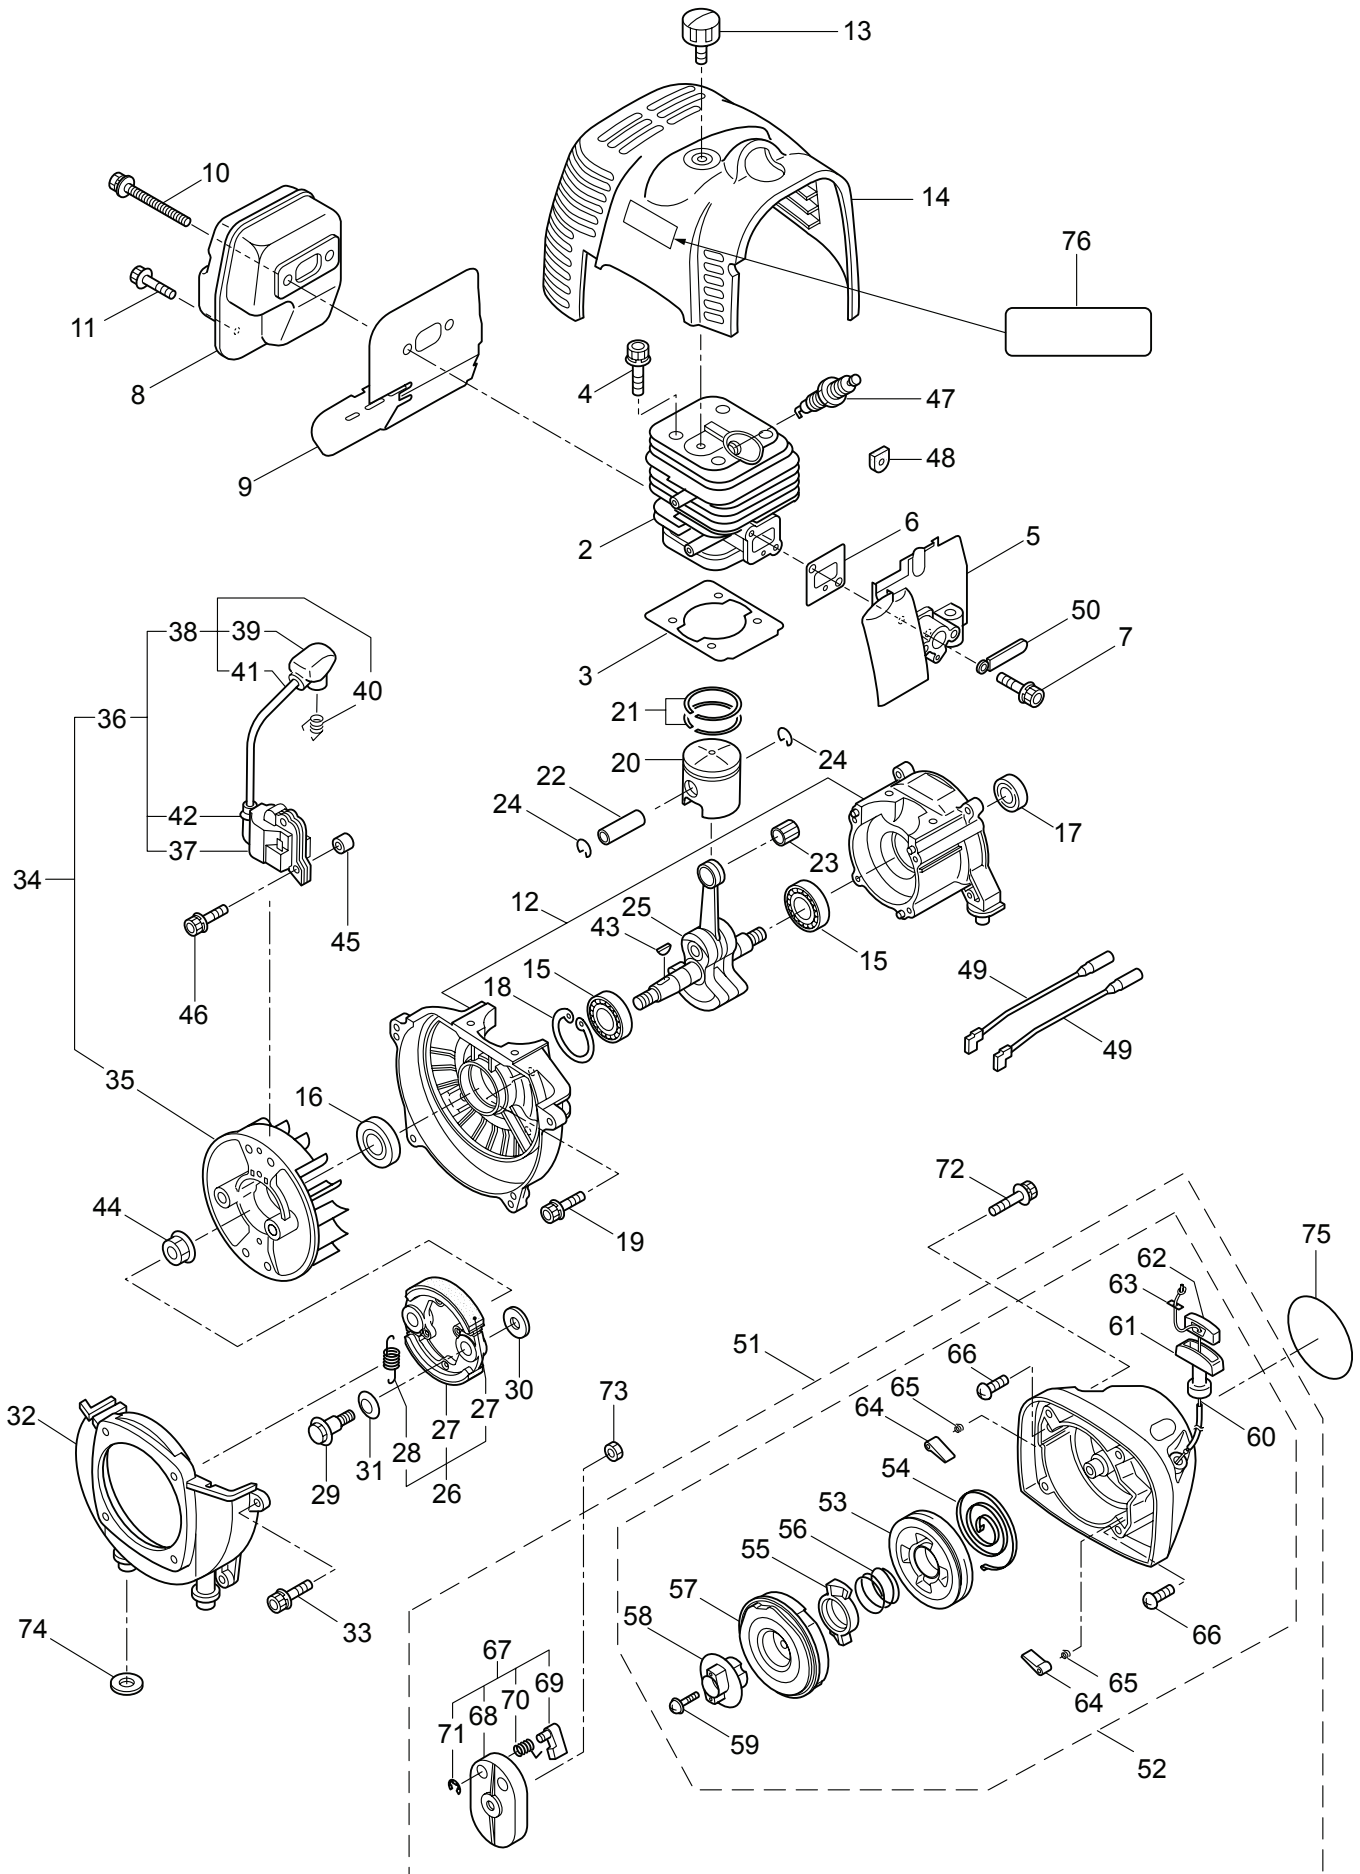

3. BF50R ENGINE

Ref. No.	Part No.	Part Name	Q'ty	Remarks
3-46	283669	Cap Screw	2	M4x25
3-47	261200	Spark Plug	1	NGK BPM6Y
3-48	281172	Grommet	1	
3-49	267492	Lead	2	130L
3-50	264588	Clamp	1	
3-51	282294	Recoil Starter Ass'y	1	Incl.52-71
3-52	282295	Starter Ass'y	1	Incl.53-66
3-53	280994	Pulley	1	
3-54	280995	Spiral Spring	1	
3-55	280996	Pawl	1	
3-56	280997	Return Spring	1	
3-57	283123	Spring Comp.	1	
3-58	280999	Plate	1	
3-59	281000	Set Screw	1	
3-60	281004	Starter Rope	1	
3-61	262633	Starter Grip	1	
3-62	262981	Cap	1	
3-63	281005	Rope Stopper	1	
3-64	281001	Pawl	2	
3-65	281002	Return Spring	2	
3-66	282622	Screw	2	
3-67	282623	Starter Pulley Ass'y	1	Incl.68-71
3-68	282282	Starter Pulley	1	
3-69	262636	Pawl	2	
3-70	262637	Return Spring	2	
3-71	262638	E-Ring	2	
3-72	261607	Cap Screw	4	M5x16
3-73	126990	Nut	1	M8
3-74	285735	Packing	4	
3-75	286911	Label	1	NE500
3-76	286912	Label	1