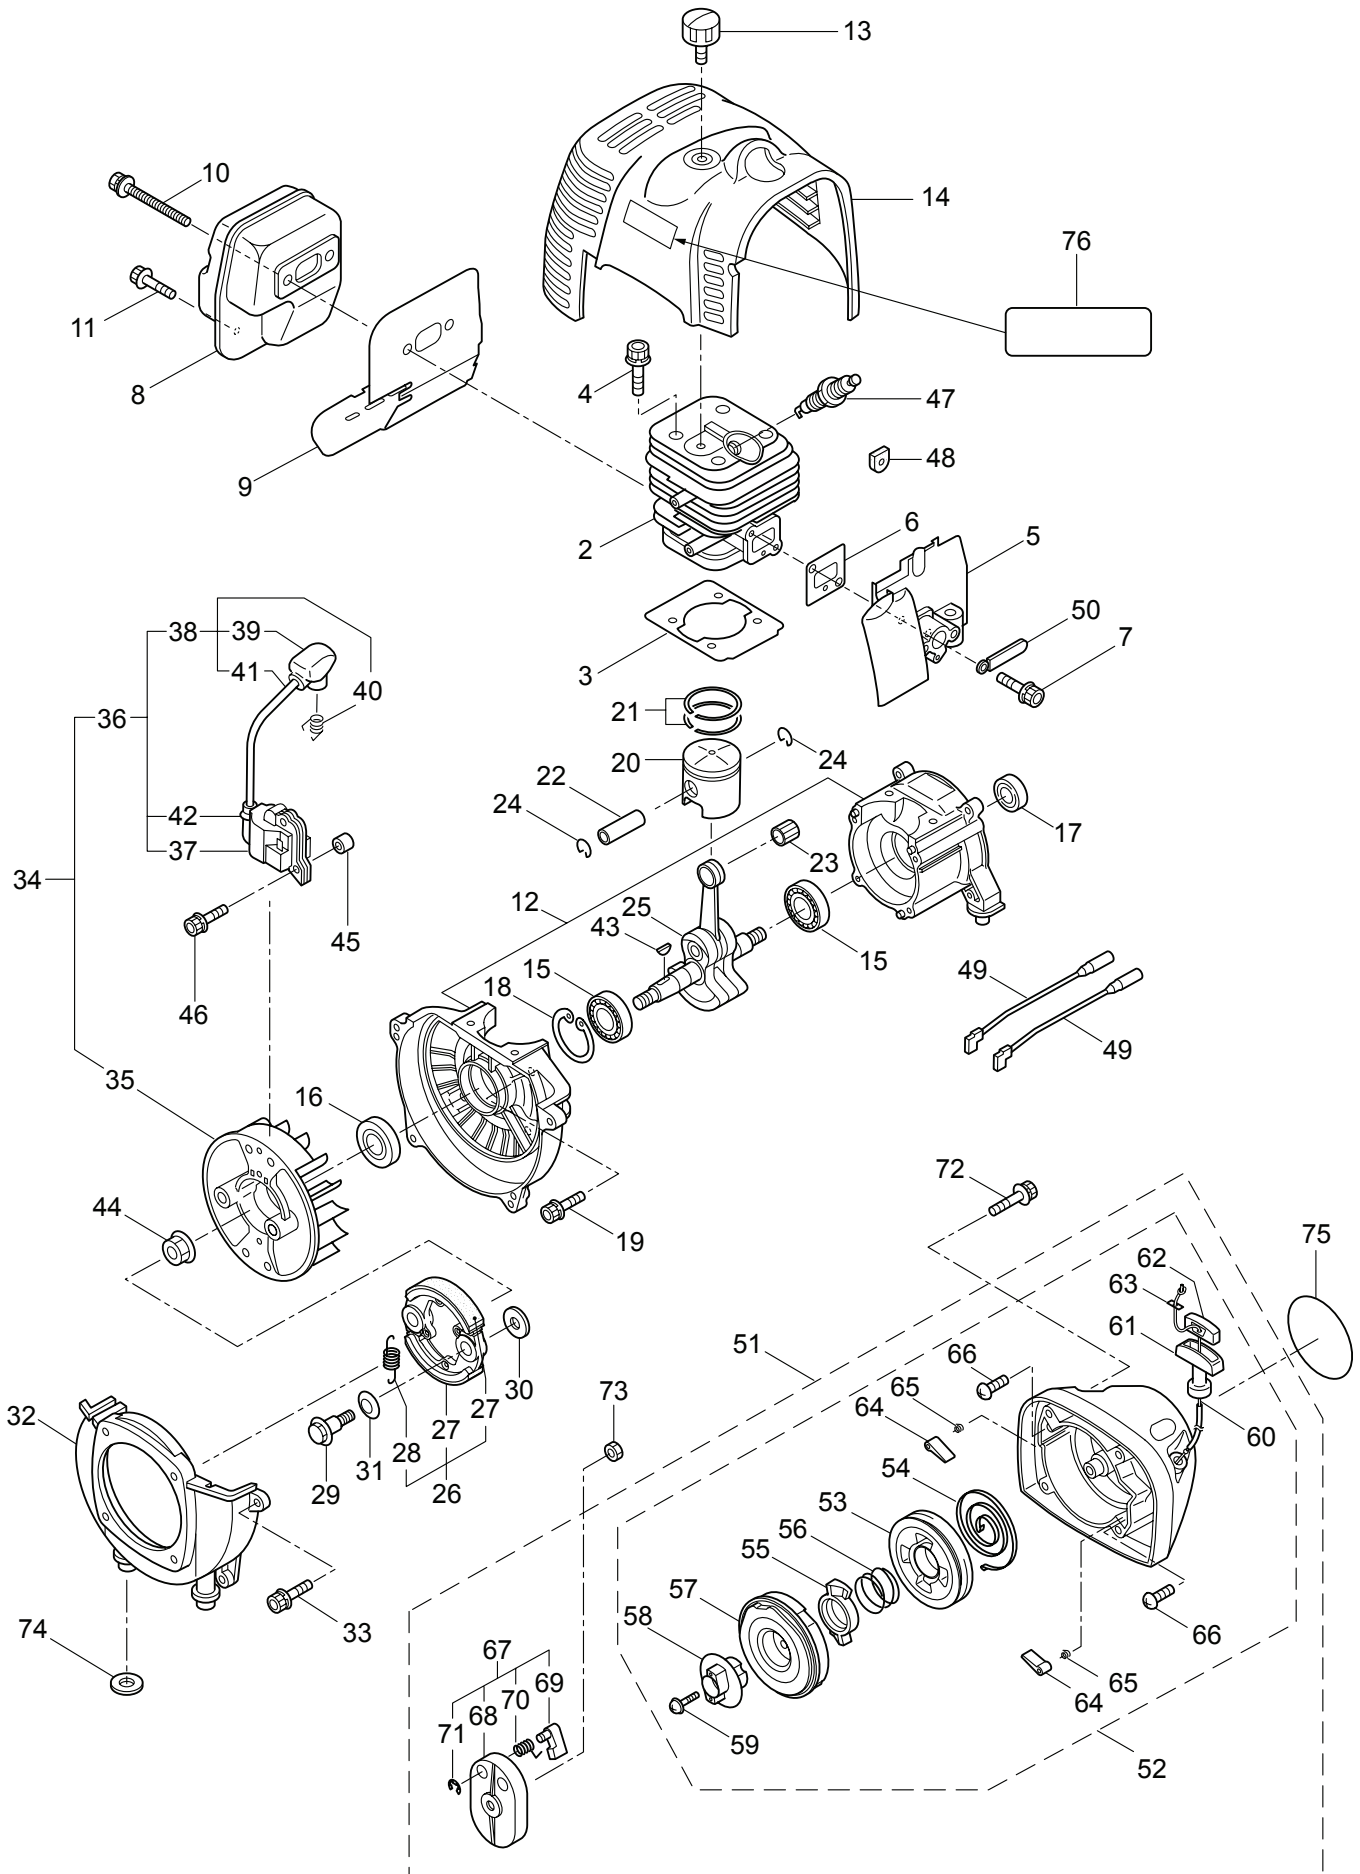

3. BF50R ENGINE

Ref. No.	Part No.	Part Name	Q'ty	Remarks
3-1	858919	Engine	1	NE500TH/06
3-2	283076	Cylinder	1	New gasket required
3-3	282259	Gasket	1	
3-4	261612	Cap Screw	4	M5x30
3-5	282261	Insulator	1	New gasket required
3-6	282262	Gasket	1	
3-7	267290	Cap Screw	2	M5x20
3-8	282264	Muffler Comp.	1	
3-9	282271	Gasket	1	
3-10	266713	Cap Screw	2	M5x60
3-11	283315	Screw	1	M5x12W-12
3-12	282277	Crankcase	1	
3-13	262556	Knob	1	
3-14	282274	Top Cover	1	
3-15	262658	Bearing	2	#6202C3
3-16	262660	Oil Seal	1	TC15357
3-17	262565	Oil Seal	1	ISCD15257
3-18	012380	Snap Ring	1	#35
3-19	261612	Cap Screw	4	M5x30
3-20	283078	Piston	1	
3-21	282941	Piston Ring	2	(2)Required
3-22	262749	Piston Pin	1	
3-23	262659	Bearing, Needle	1	KTV111414EG01B2
3-24	262479	Clip, Piston Pin	2	
3-25	283038	Crankshaft/Conn.Rod Ass'y	1	
3-26	286905	Clutch Ass'y	1	Incl.27,28
3-27	286906	Clutch Shoe	2	(2)Required
3-28	286907	Spring, Clutch	1	
3-29	287092	Cap Screw	2	M8x1.25
3-30	262683	Washer	2	8x22x1.2
3-31	262682	Wave Washer	2	
3-32	282285	Fan Cover	1	
3-33	261250	Cap Screw	4	M5x20
3-34	282287	Magneto Ass'y	1	Incl.35-42
3-35	282288	Rotor/Fan	1	
3-36	282289	Ignition Coil Ass'y	1	Incl.37-42
3-37	267572	Coil	1	
3-38	282290	Spark Plug Wire Ass'y	1	Incl.39-41
3-39	282292	Plug Boot	1	
3-40	261075	Connector	1	
3-41	282291	Spark Plug Wire	1	
3-42	261072	Cap	1	
3-43	261076	Woodruff Key	1	3x10
3-44	262731	Nut, Rotor	1	M10
3-45	280381	Spacer	2