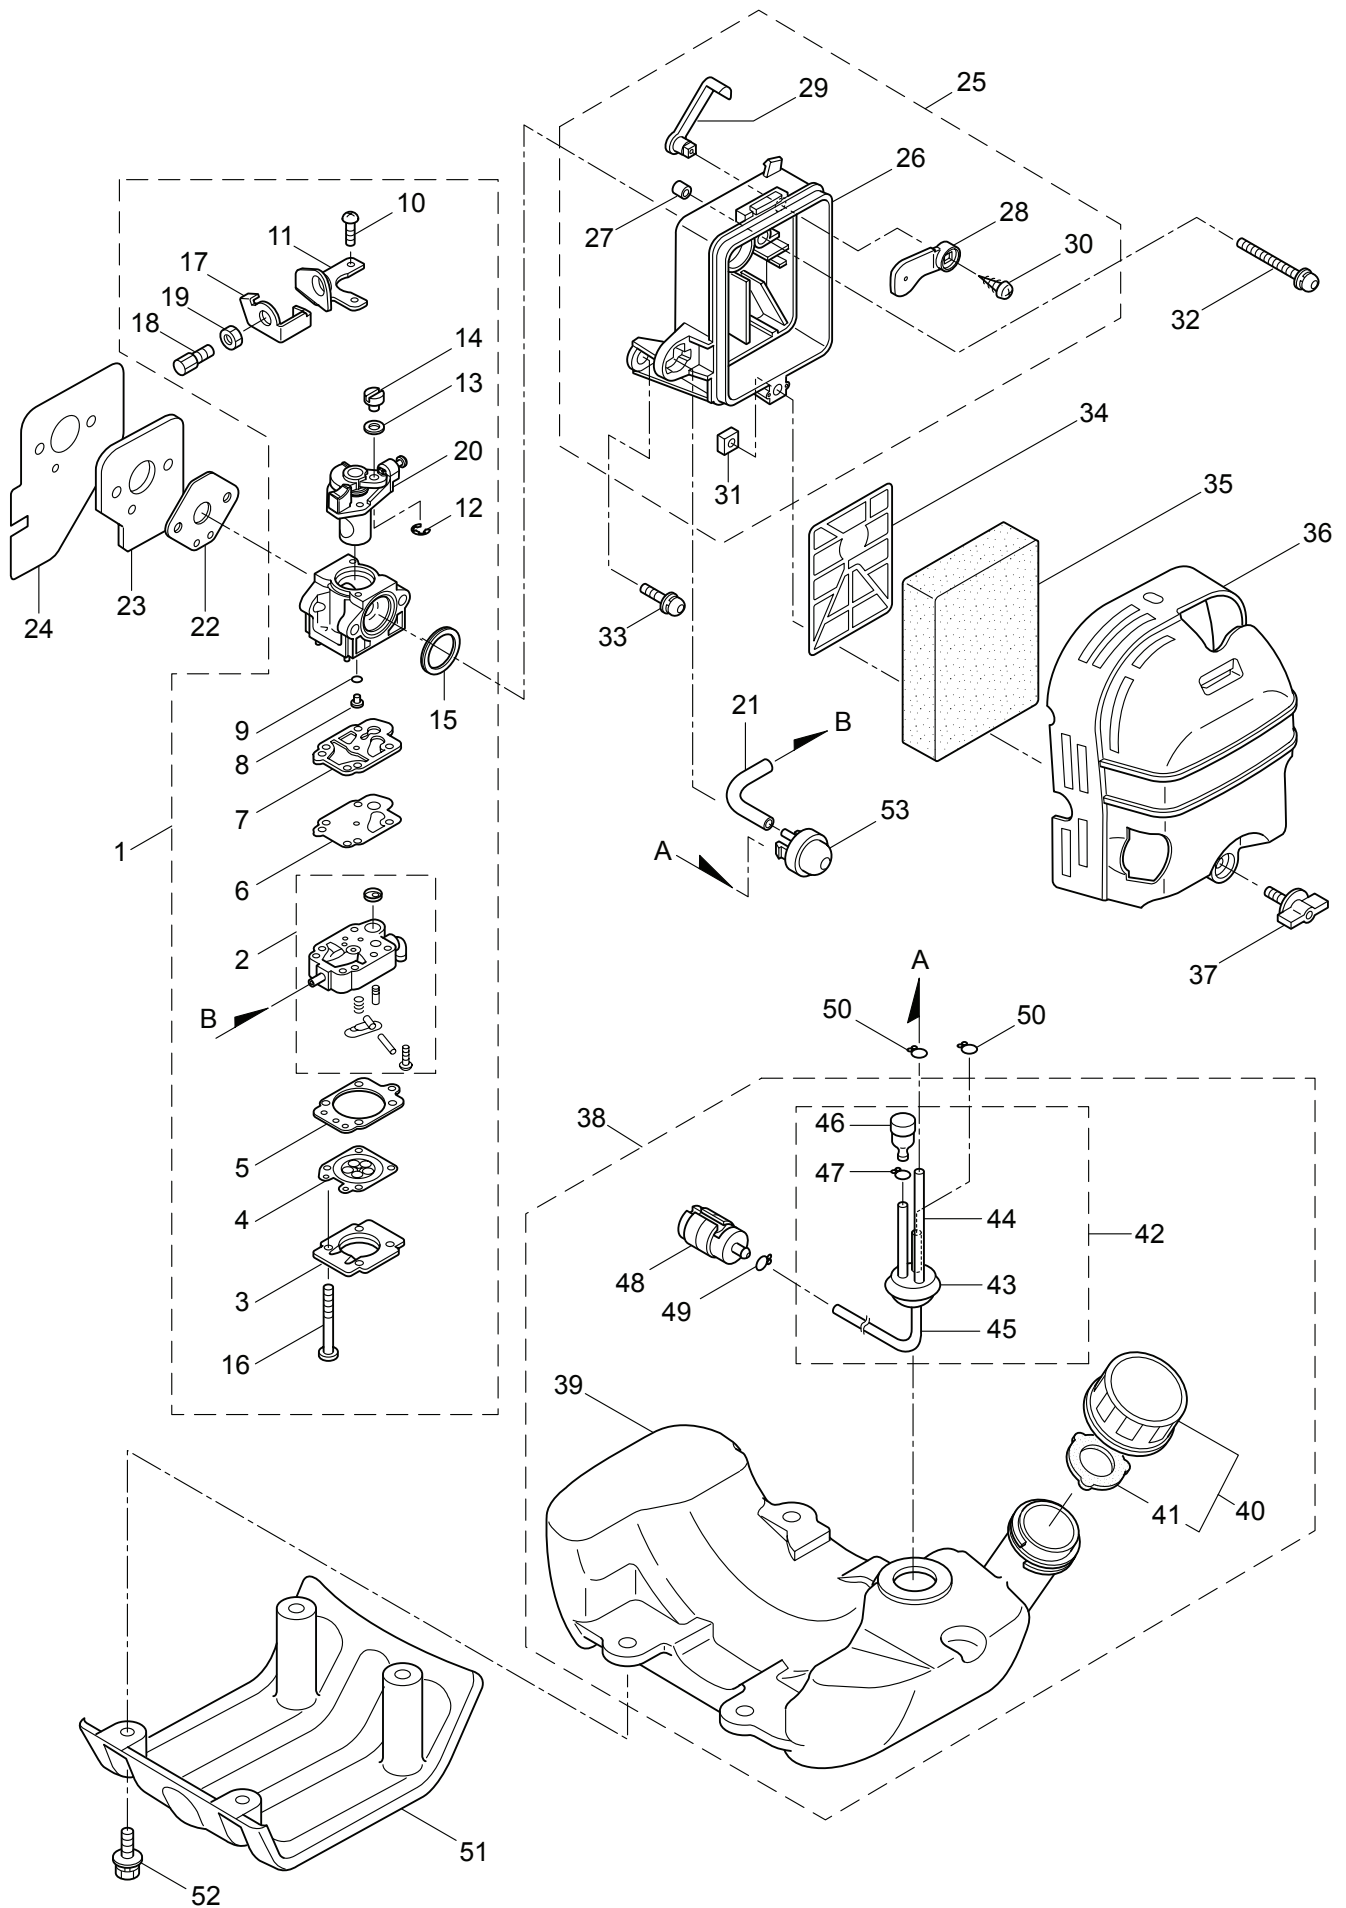

4. BF50R
CARBURETOR, FUEL TANK

Ref. No.	Part No.	Part Name	Q'ty	Remarks
4-47	261117	Clip	1	
4-48	267328	Fuel Filter Ass'y	1	
4-49	261117	Clip	1	
4-50	261117	Clip	2	
4-51	285167	Stand	1	
4-52	281714	Cap Screw	4	M5x20
4-53	282299	Pump	1