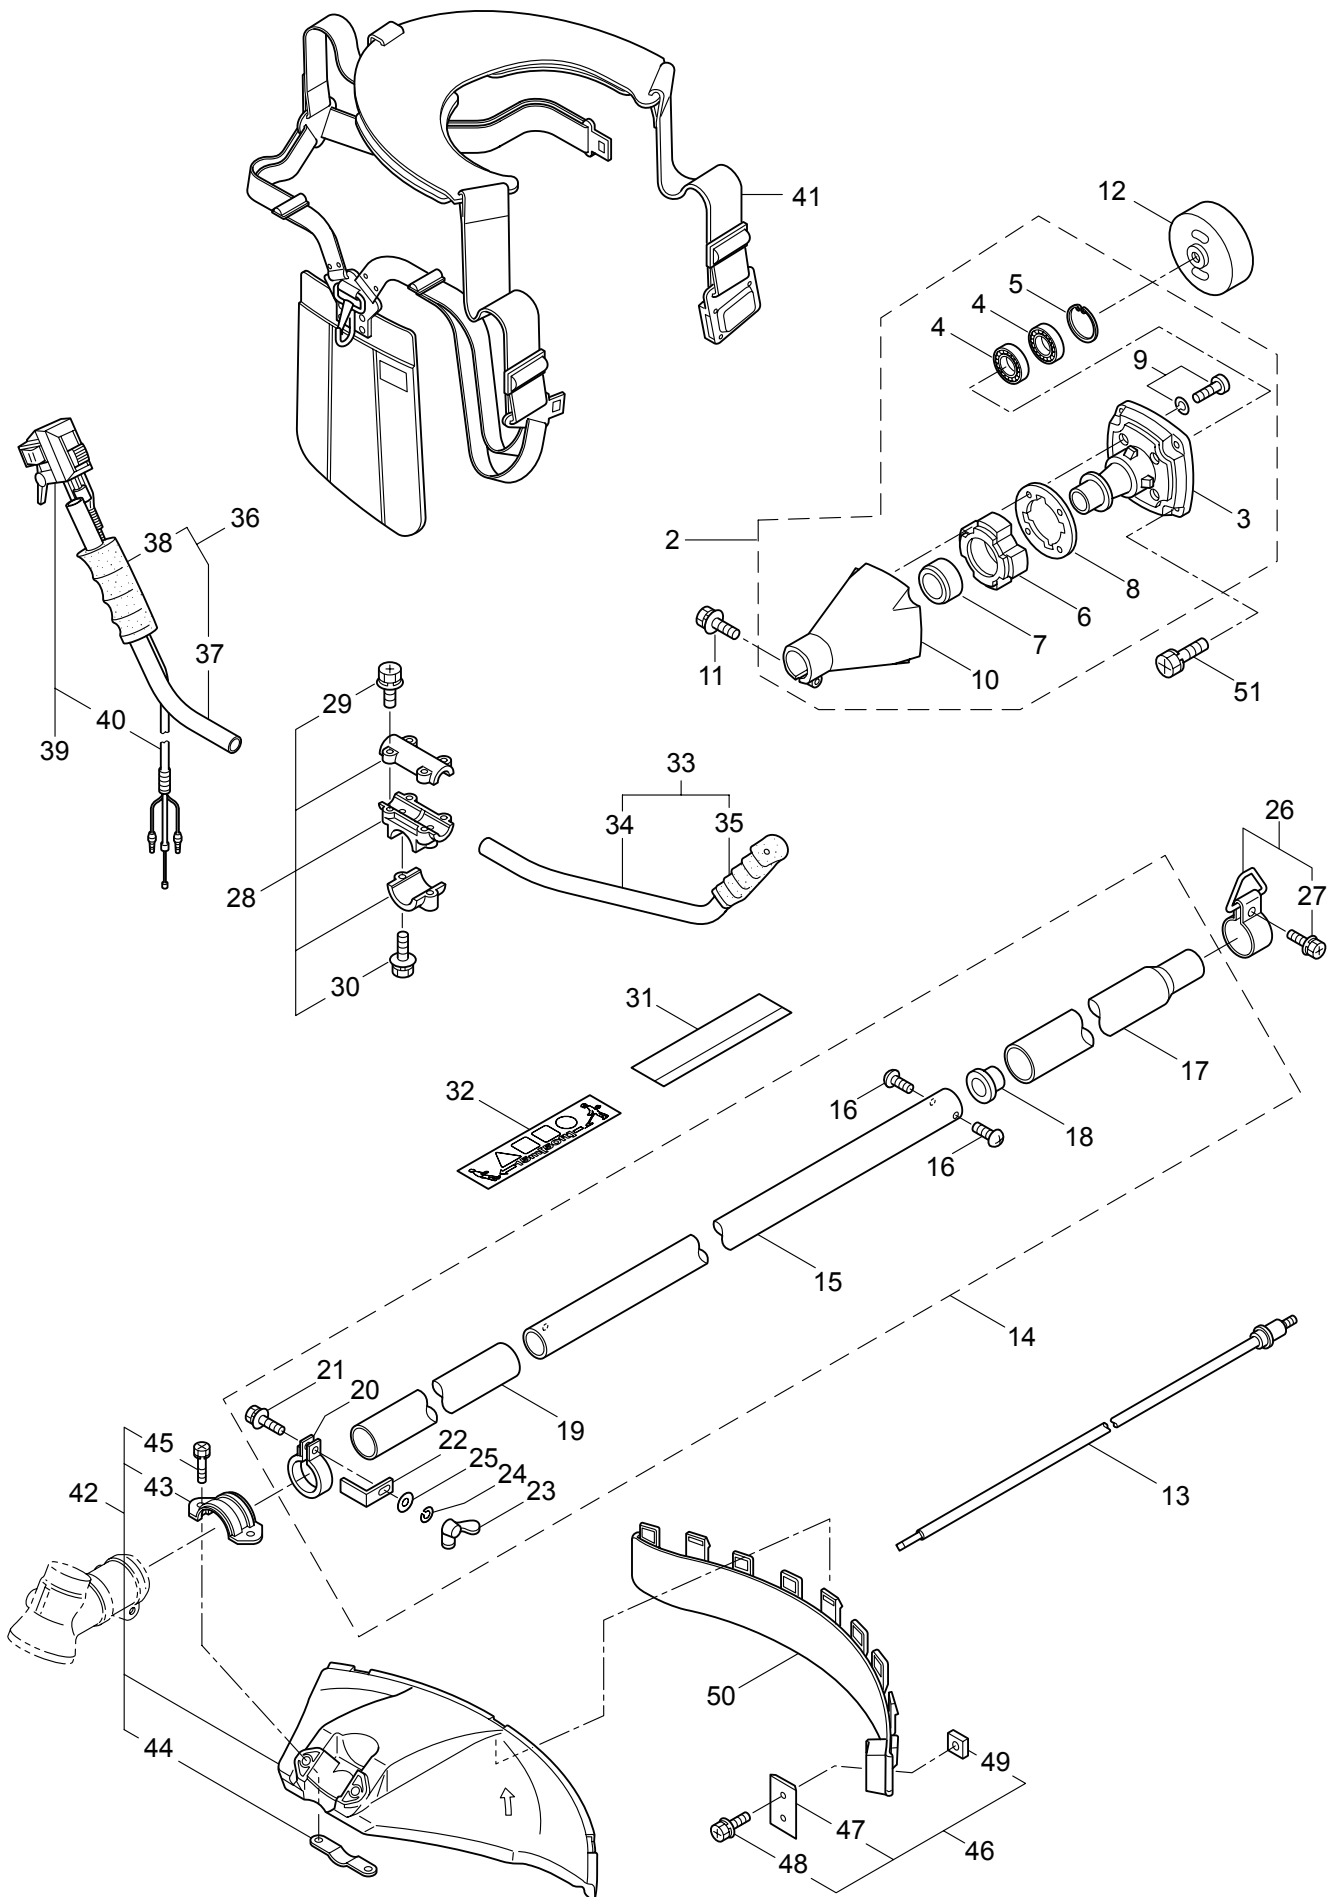

PARTS LIST

BF50R

CONTENTS

1. MAIN BODY	1 ~ 4
2. GEARCASE.....	5 ~ 6
3. ENGINE	7 ~ 10
4. CARBURETOR, FUEL TANK	11 ~ 14
5. ACCESSORIES	15 ~ 16

2013. 01.

P/N 523551

1. BF50R
MAIN BODY

Ref. No.	Part No.	Part Name	Q'ty	Remarks
1-1	366093	BF50R	1	
1-2	234162	Clutch Case Ass'y	1	Incl.3-10
1-3	234143	Bearing Case	1	
1-4	140474	Bearing	2	#620ZZ
1-5	012380	Snap Ring	1	#35
1-6	217045	Buffer (A)	1	
1-7	217046	Buffer (B)	1	
1-8	217047	Washer	1	
1-9	092033	Screw	4	M5x15
1-10	227728	Driveshaft Tube Adapter	1	
1-11	092556	Bolt	1	M6x30
1-12	211203	Clutch Drum	1	
1-13	217897	Driveshaft Ass'y	1	
1-14	230150	Driveshaft Tube Ass'y	1	Incl.15-25
1-15	230076	Driveshaft Tube	1	
1-16	089580	Screw	2	M3.5x6
1-17	218324	Driveshaft Tube (B)	1	
1-18	059257	Pipe Base	1	
1-19	218325	Sleeve	1	
1-20	218237	Stopper	1	
1-21	092556	Bolt	1	M6x30
1-22	224995	Plate	1	
1-23	054990	Butterfly Nut	1	
1-24	126568	Spring Washer	1	M6
1-25	127239	Washer	1	M6
1-26	220007	Hanging Bracket Ass'y	1	Incl.27
1-27	089743	Bolt	1	M6x15
1-28	560051	Bracket Ass'y	1	Incl.29,30
1-29	092554	Bolt	4	M6x25
1-30	092556	Bolt	2	M6x30
1-31	560082	Label	1	BF50R
1-32	213750	Label	1	Caution
1-33	560056	Handle Ass'y-Left	1	Incl.34,35
1-34	560057	Handle	1	
1-35	217904	Handle Grip	1	
1-36	560058	Handle Ass'y-Right	1	Incl.37,38
1-37	560059	Handle	1	
1-38	217907	Handle Grip	1	
1-39	222152	Throttle Trigger	1	Incl.40
1-40	226573	Wire Ass'y	1	
1-41	228086	Hanging Strap Ass'y	1	
1-42	228303	Safety Cover Ass'y	1	Incl.43-45
1-43	223179	Bracket	1	
1-44	223180	Threaded Bracket	1	
1-45	092555	Bolt	2	M6x30

1. BF50R
MAIN BODY

Ref. No.	Part No.	Part Name	Q'ty	Remarks
1-46	230789	String Cutter Ass'y	1	Incl.47-49
1-47	230747	String Cutter	1	
1-48	817002	Bolt	1	M5x20
1-49	228325	Nut	1	
1-50	230748	Cover Extention	1	
1-51	092552	Bolt	4	M6x20