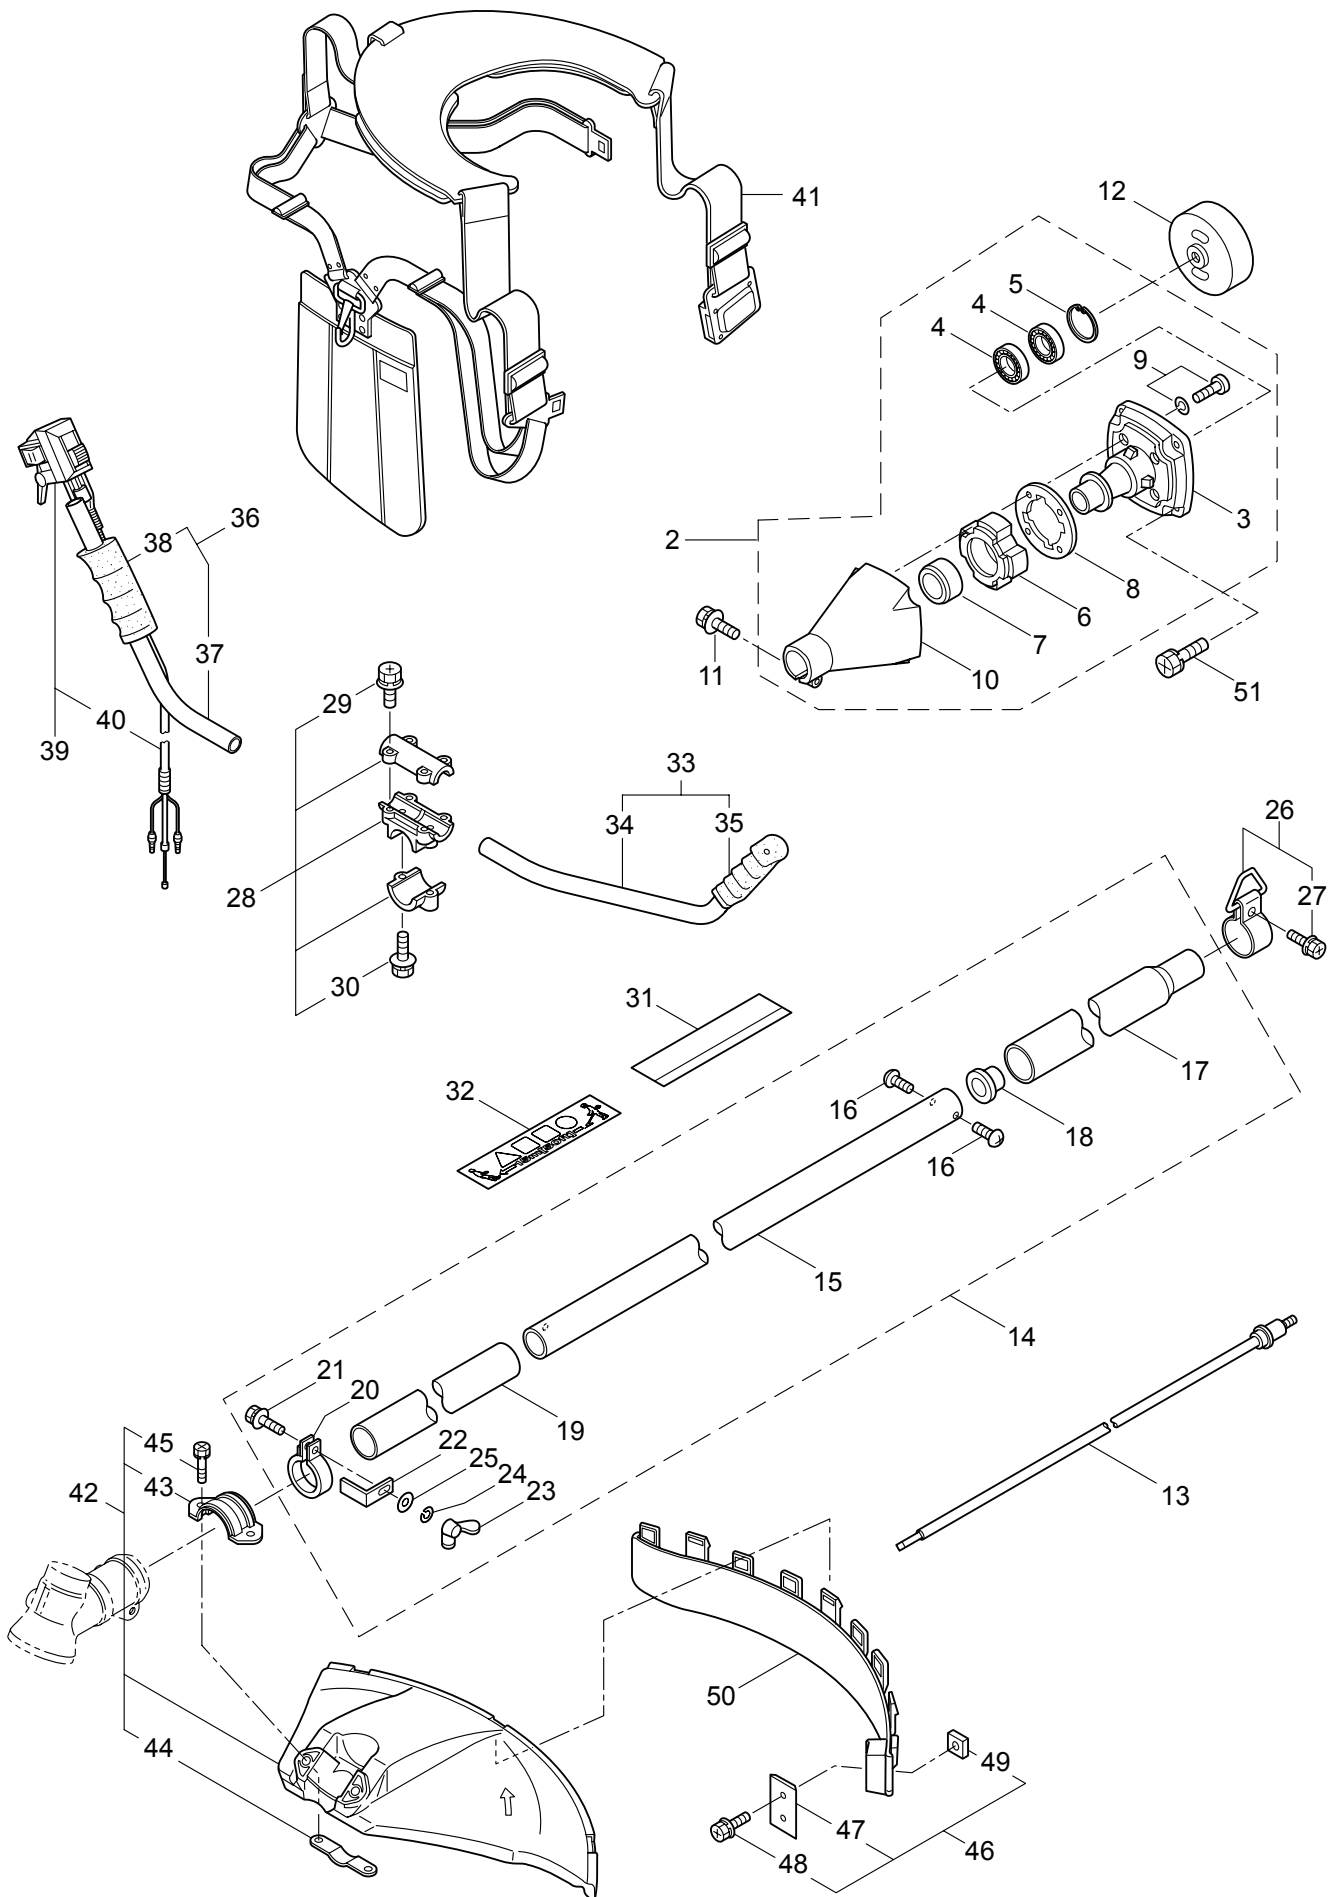

PARTS LIST

BF50R

CONTENTS

1. MAIN BODY	1 ~ 4
2. GEARCASE.....	5 ~ 6
3. ENGINE	7 ~ 10
4. CARBURETOR, FUEL TANK	11 ~ 14
5. ACCESSORIES	15 ~ 16

2013. 01.

P/N 523551

1. BF50R
MAIN BODY

Ref. No.	Part No.	Part Name	Q'ty	Remarks
1-1	366093	BF50R	1	
1-2	234162	Clutch Case Ass'y	1	Incl.3-10
1-3	234143	Bearing Case	1	
1-4	140474	Bearing	2	#620ZZ
1-5	012380	Snap Ring	1	#35
1-6	217045	Buffer (A)	1	
1-7	217046	Buffer (B)	1	
1-8	217047	Washer	1	
1-9	092033	Screw	4	M5x15
1-10	227728	Driveshaft Tube Adapter	1	
1-11	092556	Bolt	1	M6x30
1-12	211203	Clutch Drum	1	
1-13	217897	Driveshaft Ass'y	1	
1-14	230150	Driveshaft Tube Ass'y	1	Incl.15-25
1-15	230076	Driveshaft Tube	1	
1-16	089580	Screw	2	M3.5x6
1-17	218324	Driveshaft Tube (B)	1	
1-18	059257	Pipe Base	1	
1-19	218325	Sleeve	1	
1-20	218237	Stopper	1	
1-21	092556	Bolt	1	M6x30
1-22	224995	Plate	1	
1-23	054990	Butterfly Nut	1	
1-24	126568	Spring Washer	1	M6
1-25	127239	Washer	1	M6
1-26	220007	Hanging Bracket Ass'y	1	Incl.27
1-27	089743	Bolt	1	M6x15
1-28	560051	Bracket Ass'y	1	Incl.29,30
1-29	092554	Bolt	4	M6x25
1-30	092556	Bolt	2	M6x30
1-31	560082	Label	1	BF50R
1-32	213750	Label	1	Caution
1-33	560056	Handle Ass'y-Left	1	Incl.34,35
1-34	560057	Handle	1	
1-35	217904	Handle Grip	1	
1-36	560058	Handle Ass'y-Right	1	Incl.37,38
1-37	560059	Handle	1	
1-38	217907	Handle Grip	1	
1-39	222152	Throttle Trigger	1	Incl.40
1-40	226573	Wire Ass'y	1	
1-41	228086	Hanging Strap Ass'y	1	
1-42	228303	Safety Cover Ass'y	1	Incl.43-45
1-43	223179	Bracket	1	
1-44	223180	Threaded Bracket	1	
1-45	092555	Bolt	2	M6x30

1. BF50R
MAIN BODY

Ref. No.	Part No.	Part Name	Q'ty	Remarks
1-46	230789	String Cutter Ass'y	1	Incl.47-49
1-47	230747	String Cutter	1	
1-48	817002	Bolt	1	M5x20
1-49	228325	Nut	1	
1-50	230748	Cover Extention	1	
1-51	092552	Bolt	4	M6x20