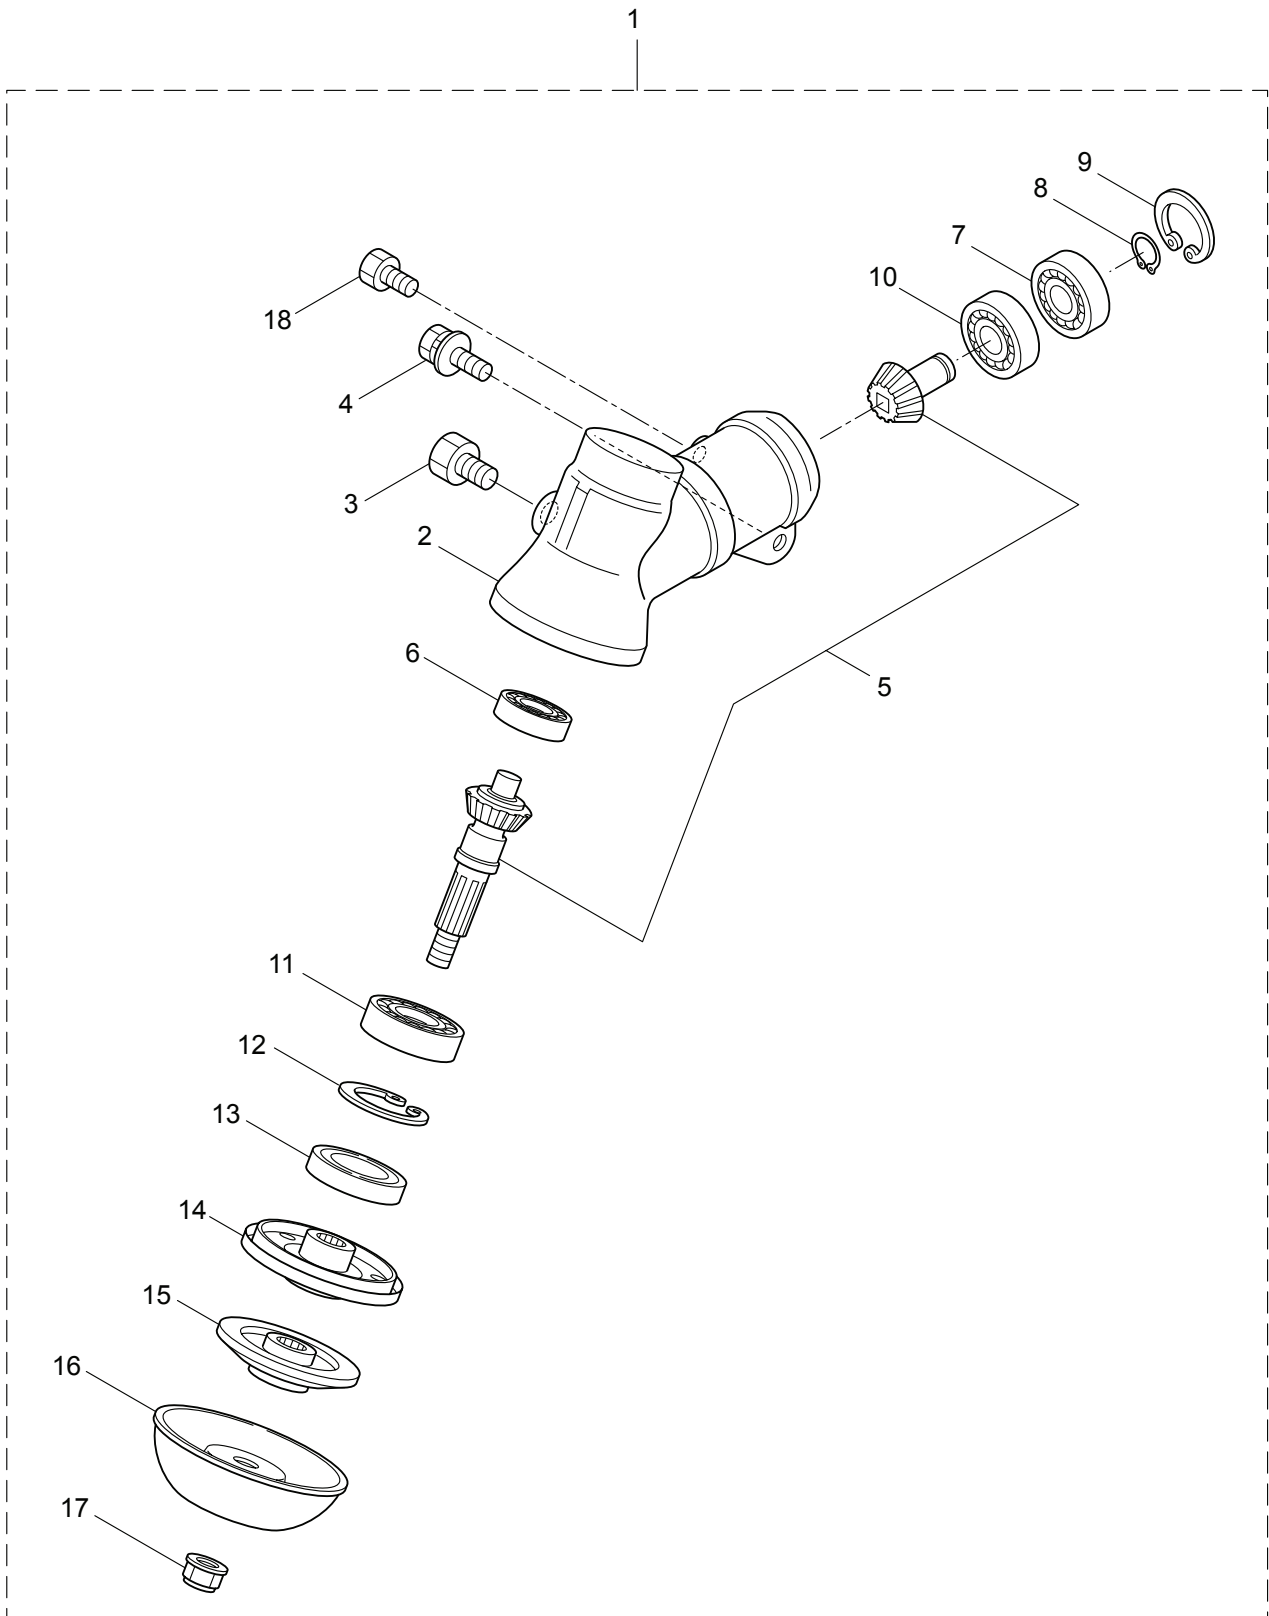

2. BF50R
GEARCASE

Ref. No.	Part No.	Part Name	Q'ty	Remarks
2-1	232919	Gearcase Ass'y	1	Incl.2-18
2-2	232833	Gearcase	1	
2-3	234109	Bolt	1	M8x8
2-4	092556	Bolt	1	M6x30
2-5	234349	Gear Set	1	
2-6	014490	Bearing	1	#6000
2-7	106933	Bearing	1	#6000Z
2-8	014210	Snap Ring	1	#10
2-9	054676	Snap Ring	1	#26
2-10	014490	Bearing	1	#6000
2-11	012544	Bearing	1	#6202
2-12	012380	Snap Ring	1	#35
2-13	232049	Oil Seal	1	D21355
2-14	232322	Bracket A Ass'y	1	
2-15	232052	Bracket B	1	
2-16	230849	Stabilizer	1	
2-17	232920	Nut	1	M10x1.25
2-18	089747	Bolt	1	M6x12