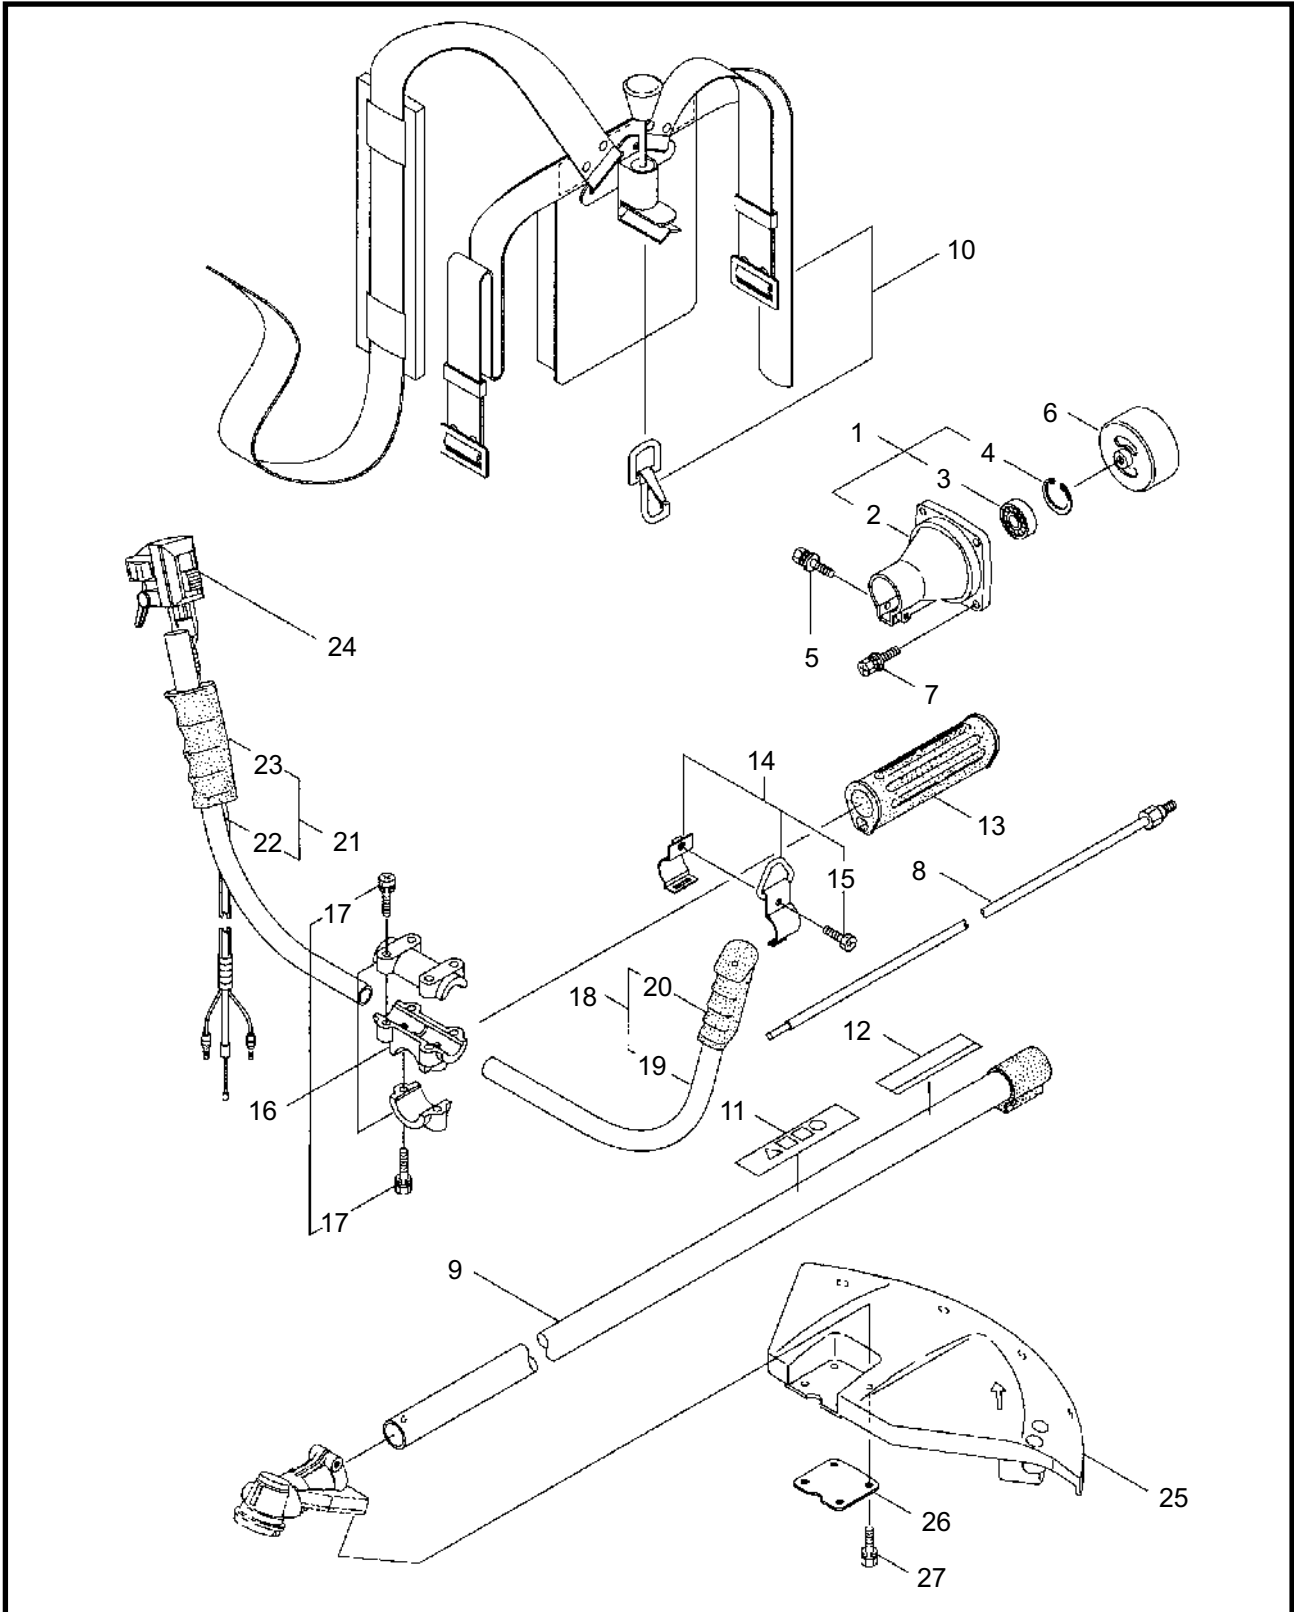

MAIN BODY

REF #	PART #	DESCRIPTION	Q'TY.	NOTES
1	221473	Clutch Case Ass'y	1	Incl. 2-4
2	221474	Clutch Case	1	
3	016405	Bearing	1	#6200ZZ
4	013825	Snap Ring	1	
5	096042	Bolt	1	M5x30
6	054677	Clutch Drum	1	
7	817002	Bolt	4	M5x20
8	221524	Driveshaft Ass'y	1	
9	225968	Driveshaft Tube	1	
10	220533	Hanging Strap Ass'y	1	
11	213750	Label	1	Caution
12	225245	Label	1	BC2259
13	215532	Shaft Grip	1	
14	221465	Throttle Trigger	1	
15	214083	Outer Guide	1	
16	223051	Throttle Cable	1	300L
17	223052	Plastic Tube	1	
18	054691	Hanging Bracket Ass'y	1	Incl. 19
19	089738	Bolt	1	M5x15
20	214224	Loop Handle Ass'y	1	Incl. 21-24
21	214982	Loop Handle	1	
22	213171	Packing	1	
23	222142	Screw	4	M5x28
24	081027	Nut	4	M5
25	223233	Safety Cover	1	
26	222899	Plate	1	
27	092579	Bolt	4	M5x12

4 ILLUSTRATED PARTS LIST
BC2259H

MAIN BODY

REF #	PART #	DESCRIPTION	Q'TY.	NOTES
1	221473	Clutch Case Ass'y	1	Incl. 2-4
2	221474	Clutch Case	1	
3	016405	Bearing	1	#6200ZZ
4	013825	Snap Ring	1	
5	096042	Bolt	1	M5x30
6	054677	Clutch Drum	2	
7	817002	Bolt	4	M5x20
8	221524	Driveshaft Ass'y	1	
9	224123	Driveshaft Tube	1	
10	210463	Hanging Strap Ass'y	1	
11	213750	Label	1	Caution
12	225253	Label	1	BC2259H
13	215532	Shaft Grip	1	
14	054691	Hanging Bracket Ass'y	1	Incl. 15
15	089738	Bolt	1	M5x15
16	215418	Bracket Ass'y	1	Incl. 17
17	092561	Bolt	6	M5x25
18	225225	Handle (A) Ass'y	1	Incl. 19,20
19	219362	Handle (A)	1	
20	218467	Handle Grip	1	
21	225227	Handle (B) Ass'y	1	incl. 22,23
22	219363	Handle (B)	1	
23	218468	Handle Grip	1	
24	225300	Throttle Trigger	1	
25	223233	Safety Cover	1	
26	222899	Plate	1	
27	092579	Bolt	4	M5x12