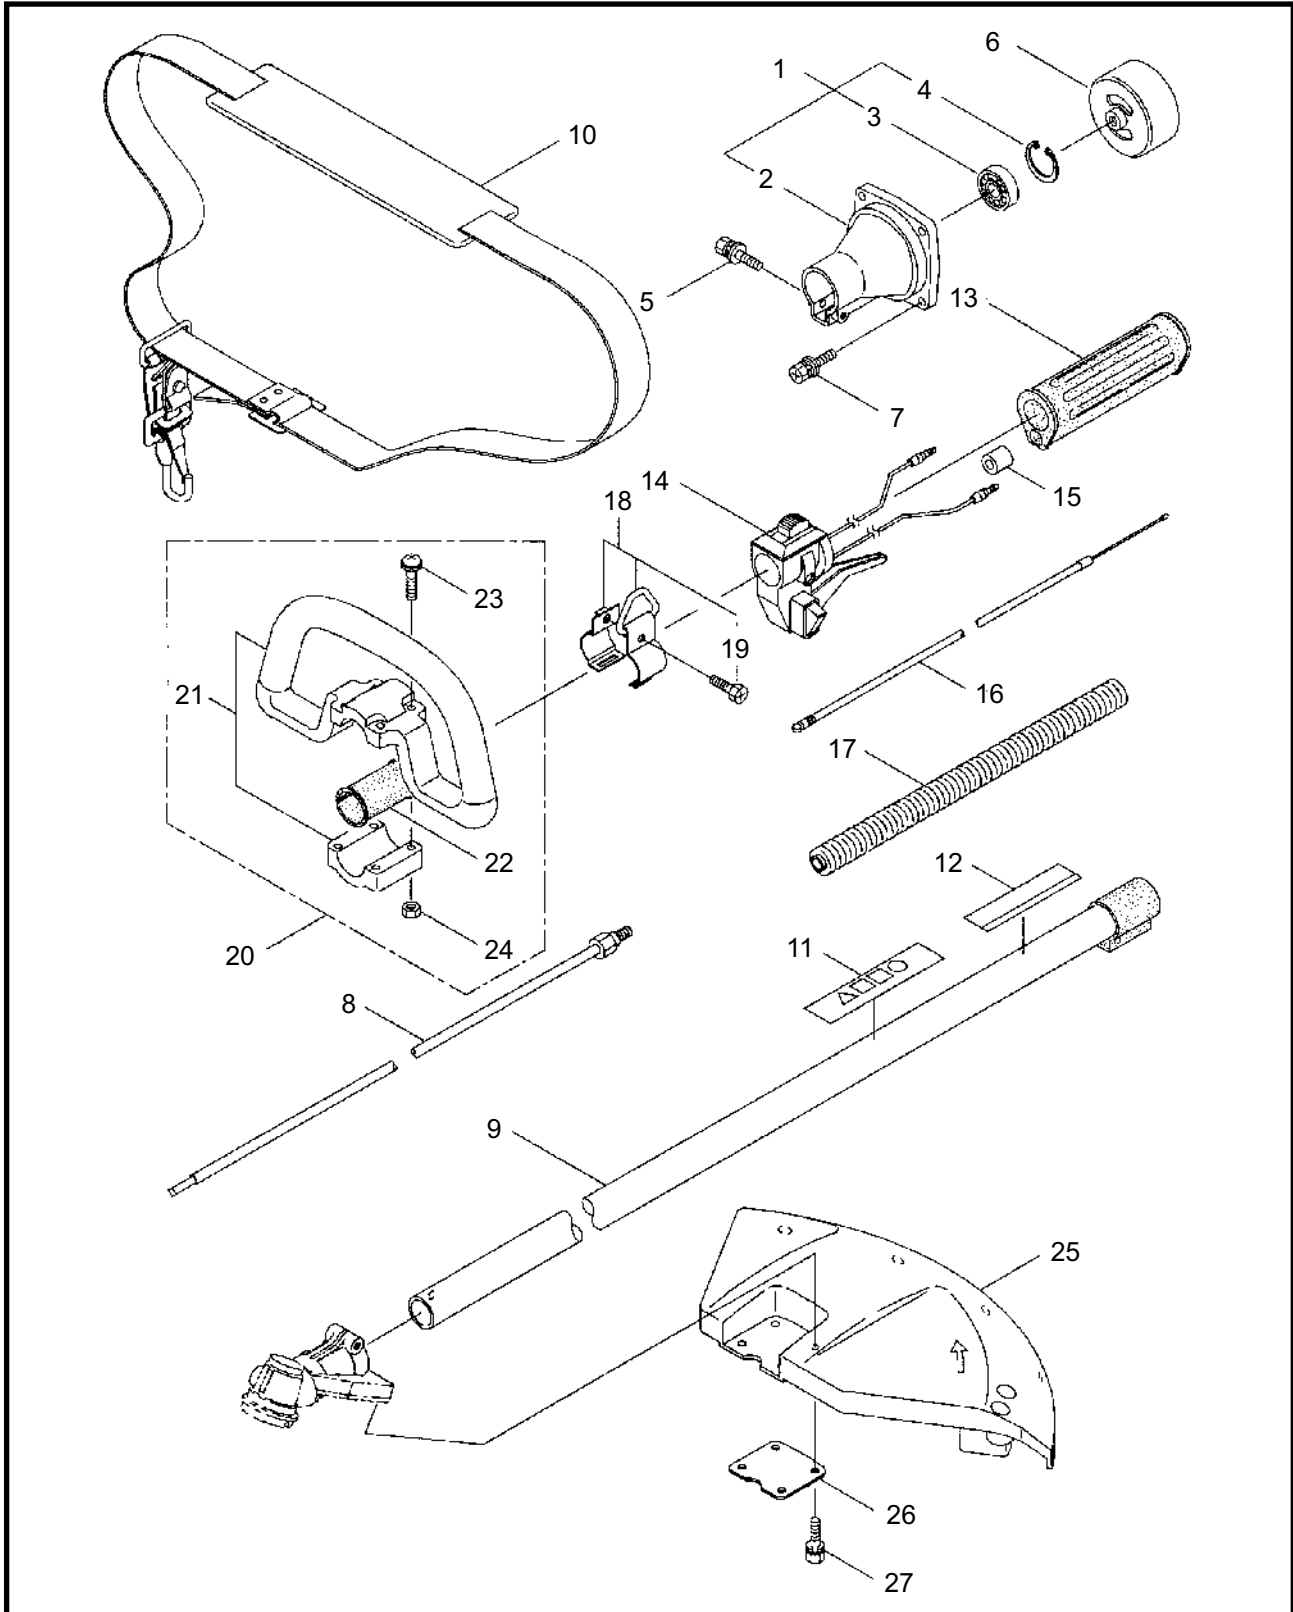

MAIN BODY

REF #	PART #	DESCRIPTION	Q'TY.	NOTES
1	221473	Clutch Case Ass'y	1	Incl. 2-4
2	221474	Clutch Case	1	
3	016405	Bearing	1	#6200ZZ
4	013825	Snap Ring	1	
5	096042	Bolt	1	M5x30
6	054677	Clutch Drum	1	
7	817002	Bolt	4	M5x20
8	221524	Driveshaft Ass'y	1	
9	225968	Driveshaft Tube	1	
10	220533	Hanging Strap Ass'y	1	
11	213750	Label	1	Caution
12	225245	Label	1	BC2259
13	215532	Shaft Grip	1	
14	221465	Throttle Trigger	1	
15	214083	Outer Guide	1	
16	223051	Throttle Cable	1	300L
17	223052	Plastic Tube	1	
18	054691	Hanging Bracket Ass'y	1	Incl. 19
19	089738	Bolt	1	M5x15
20	214224	Loop Handle Ass'y	1	Incl. 21-24
21	214982	Loop Handle	1	
22	213171	Packing	1	
23	222142	Screw	4	M5x28
24	081027	Nut	4	M5
25	223233	Safety Cover	1	
26	222899	Plate	1	
27	092579	Bolt	4	M5x12

4 ILLUSTRATED PARTS LIST
BC2259H

MAIN BODY

REF #	PART #	DESCRIPTION	Q'TY.	NOTES
1	221473	Clutch Case Ass'y	1	Incl. 2-4
2	221474	Clutch Case	1	
3	016405	Bearing	1	#6200ZZ
4	013825	Snap Ring	1	
5	096042	Bolt	1	M5x30
6	054677	Clutch Drum	2	
7	817002	Bolt	4	M5x20
8	221524	Driveshaft Ass'y	1	
9	224123	Driveshaft Tube	1	
10	210463	Hanging Strap Ass'y	1	
11	213750	Label	1	Caution
12	225253	Label	1	BC2259H
13	215532	Shaft Grip	1	
14	054691	Hanging Bracket Ass'y	1	Incl. 15
15	089738	Bolt	1	M5x15
16	215418	Bracket Ass'y	1	Incl. 17
17	092561	Bolt	6	M5x25
18	225225	Handle (A) Ass'y	1	Incl. 19,20
19	219362	Handle (A)	1	
20	218467	Handle Grip	1	
21	225227	Handle (B) Ass'y	1	incl. 22,23
22	219363	Handle (B)	1	
23	218468	Handle Grip	1	
24	225300	Throttle Trigger	1	
25	223233	Safety Cover	1	
26	222899	Plate	1	
27	092579	Bolt	4	M5x12