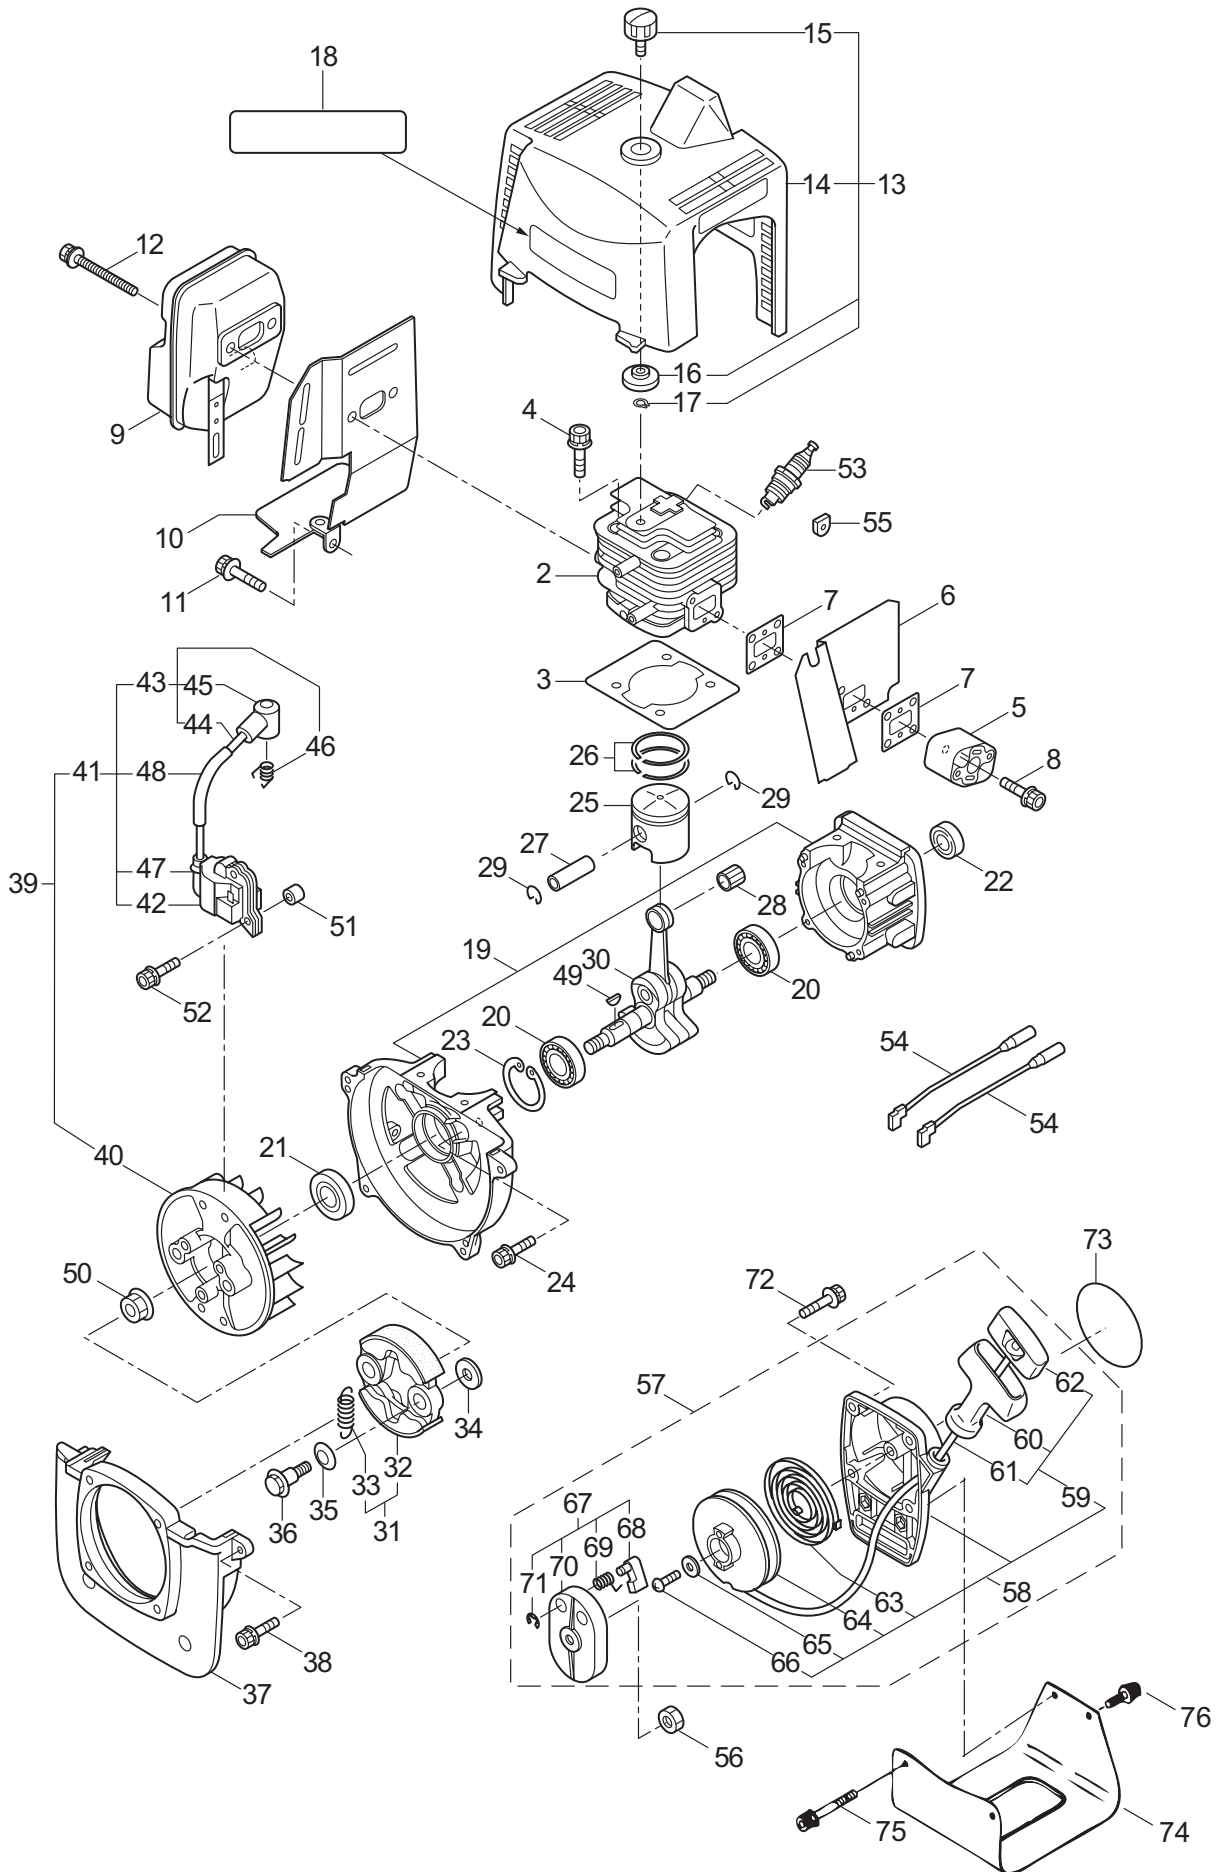

3. BCF420H ENGINE

Ref. No.	Part No.	Part Name	Q'ty	Remarks
3-46	261075	Connector	1	
3-47	261072	Cap	1	
3-48	269421	Insulator	1	
3-49	261076	Woodruff Key	1	3x10
3-50	262731	Nut,Rotor	1	M10
3-51	280381	Spacer	2	
3-52	261256	Cap Screw	2	M4x25
3-53	261200	Spark Plug	1	NGK BPM6Y
3-54	267519	Wire, Lead	2	
3-55	261202	Grommet	1	
3-56	081040	Nut	1	M8
3-57	263525	Recoil Starter Ass'y	1	Incl.58-71
3-58	263526	Recoil Ass'y	1	Incl.59-66
3-59	262631	Rope Ass'y	1	Incl.60-62
3-60	262633	Starter Grip	1	
3-61	262632	Starter Rope	1	
3-62	262981	Cap	1	
3-63	262627	Spiral Spring	1	
3-64	262626	Pulley	1	
3-65	262982	Washer	1	
3-66	262629	Screw	1	
3-67	262634	Starter Pawl Ass'y	1	Incl.68-71
3-68	262636	Pawl	1	
3-69	262637	Return Spring	1	
3-70	262635	Pawl Case	1	
3-71	262638	E-Ring	1	
3-72	261257	Cap Screw	4	M4x16
3-73	280777	Label	1	MARUYAMA AE420
3-74	263281	Stand	1	
3-75	268270	Cap Screw	2	M5x40
3-76	261607	Cap Screw	2	M5x16