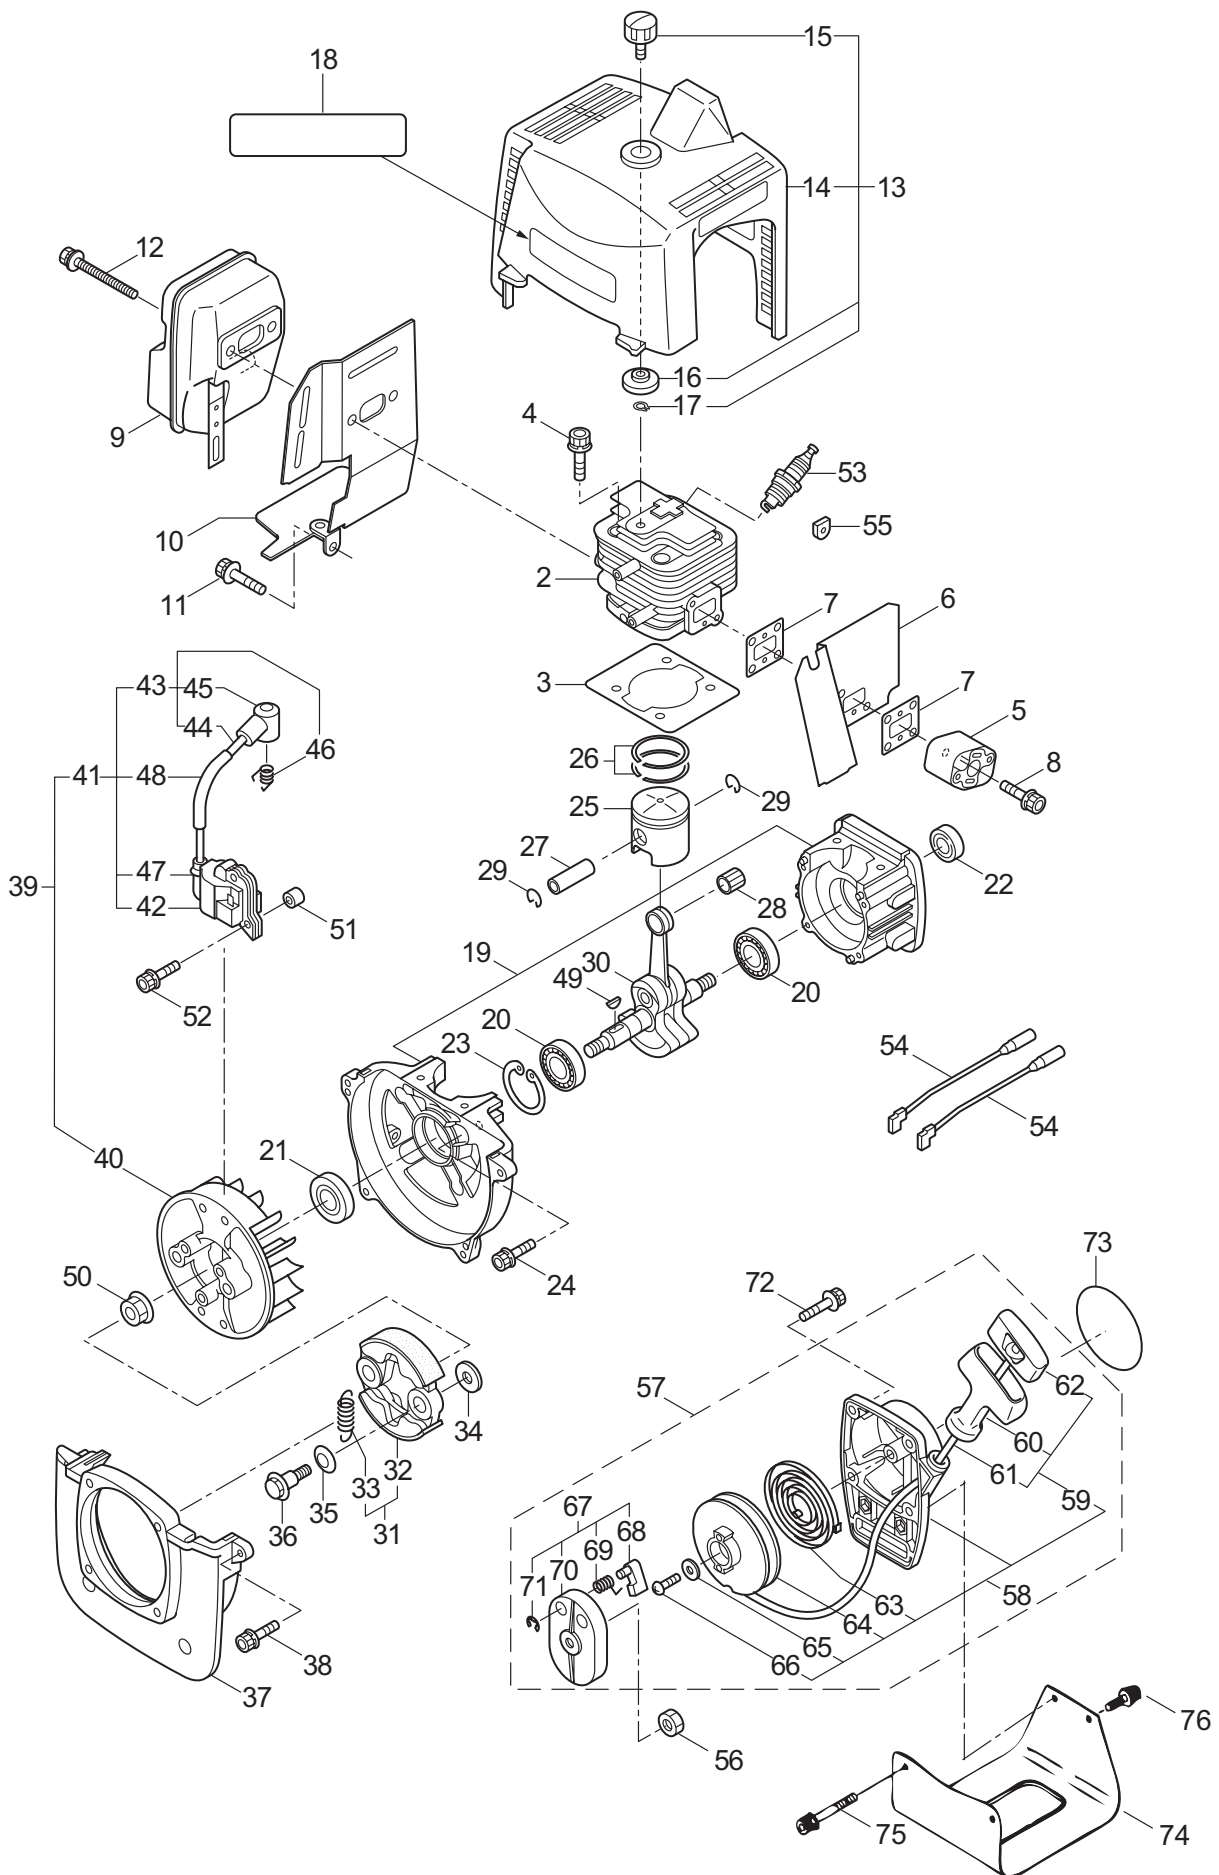

3. BCF420H ENGINE

Ref. No.	Part No.	Part Name	Q'ty	Remarks
3-1	817942	Engine	1	AE420/13
3-2	262544	Cylinder	1	New gasket required
3-3	262546	Gasket	1	
3-4	261246	Cap Screw	4	M5x25
3-5	262548	Insulator	1	New gasket required
3-6	262550	Air Duct	1	
3-7	262790	Gasket	2	
3-8	265924	Cap Screw	2	M5x25
3-9	269080	Muffler	1	
3-10	262617	Gasket	1	
3-11	261607	Cap Screw	1	M5x16
3-12	262687	Cap Screw	2	M6x65
3-13	265342	Top Cover Ass'y	1	Incl.14-17
3-14	265343	TopCover	1	New label required
3-15	262556	Knob	1	
3-16	262689	Spacer	1	
3-17	262690	Snap Ring	1	#6
3-18	262714	Label	1	MARUYAMA
3-19	262558	Crankcase	1	
3-20	262658	Bearing	2	#6202C3
3-21	262660	Oil Seal	1	TC15357
3-22	262565	Oil Seal	1	ISCD15257
3-23	012380	Snap Ring	1	#35
3-24	261999	Cap Screw	4	M5x40
3-25	265227	Piston	1	
3-26	262476	Piston Ring	2	(2)Required
3-27	262749	Piston Pin	1	
3-28	262659	Bearing,Needle	1	KTV111414EG01B2
3-29	262479	Clip,Piston Pin	2	
3-30	280534	Crankshaft/Conn.Rod Ass'y	1	
3-31	262577	Clutch Ass'y	1	Incl.32,33
3-32	282624	Clutch Shoe	2	(2)required
3-33	263615	Spring,Clutch	1	
3-34	262683	Washer	2	8x22xt1.2
3-35	262682	Wave Washer	2	
3-36	282321	Cap Screw	2	M8x1.25
3-37	281345	Fan Cover	1	
3-38	261250	Cap Screw	2	M5x20
3-39	267576	Magneto Ass'y	1	Incl.40-48
3-40	264673	Rotor/Fan	1	
3-41	267579	Ignition Coil Ass'y	1	Incl.42-48
3-42	267572	Coil	1	
3-43	267584	Spark Plug Wire Ass'y	1	Incl.44-46
3-44	267585	Spark Plug Wire	1	
3-45	261074	Plug Boot	1