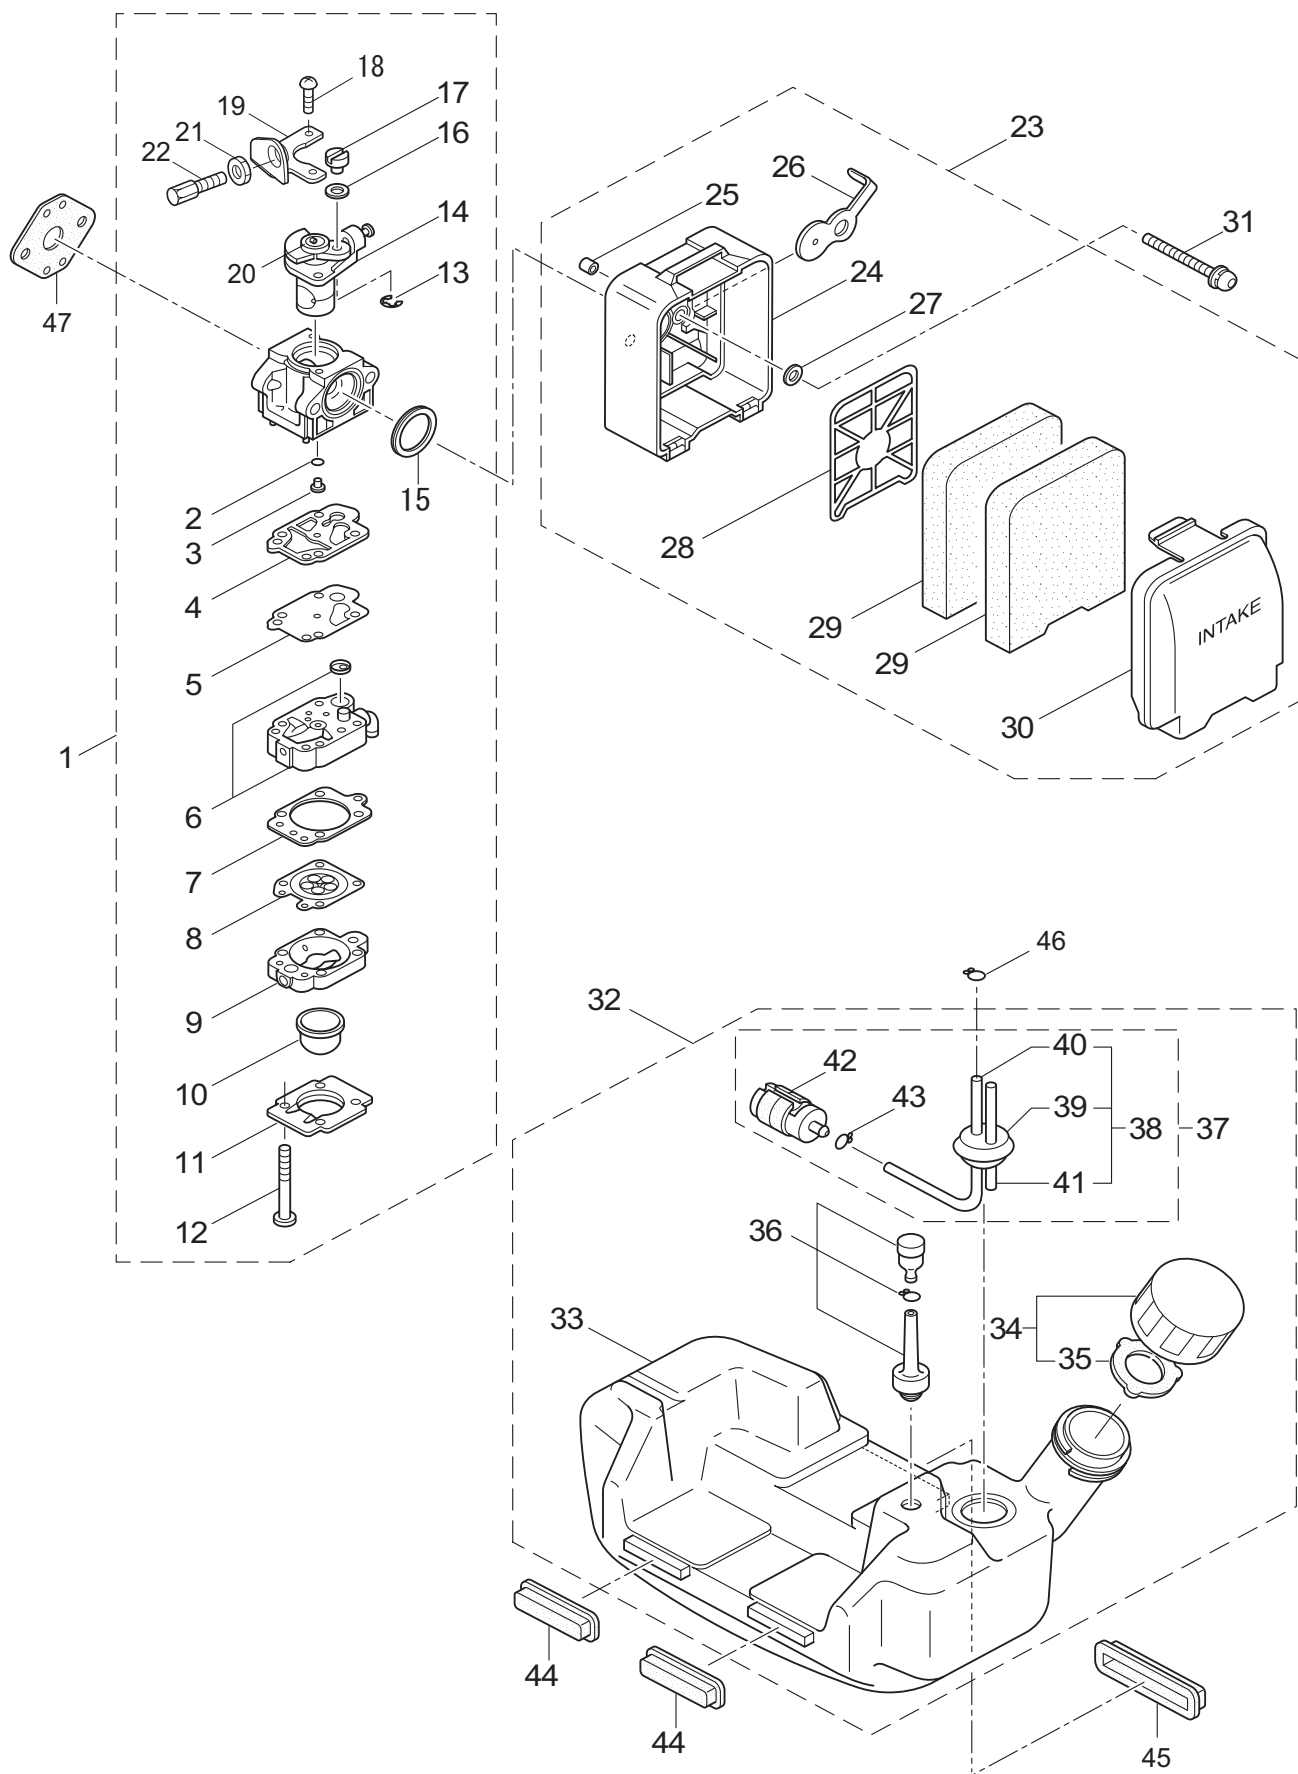

4. BCF420H
CARBURETOR, FUELTANK

Ref. No.	Part No.	Part Name	Q'ty	Remarks
4-46	261117	Clip	1	
4-47	262587	Gasket	1