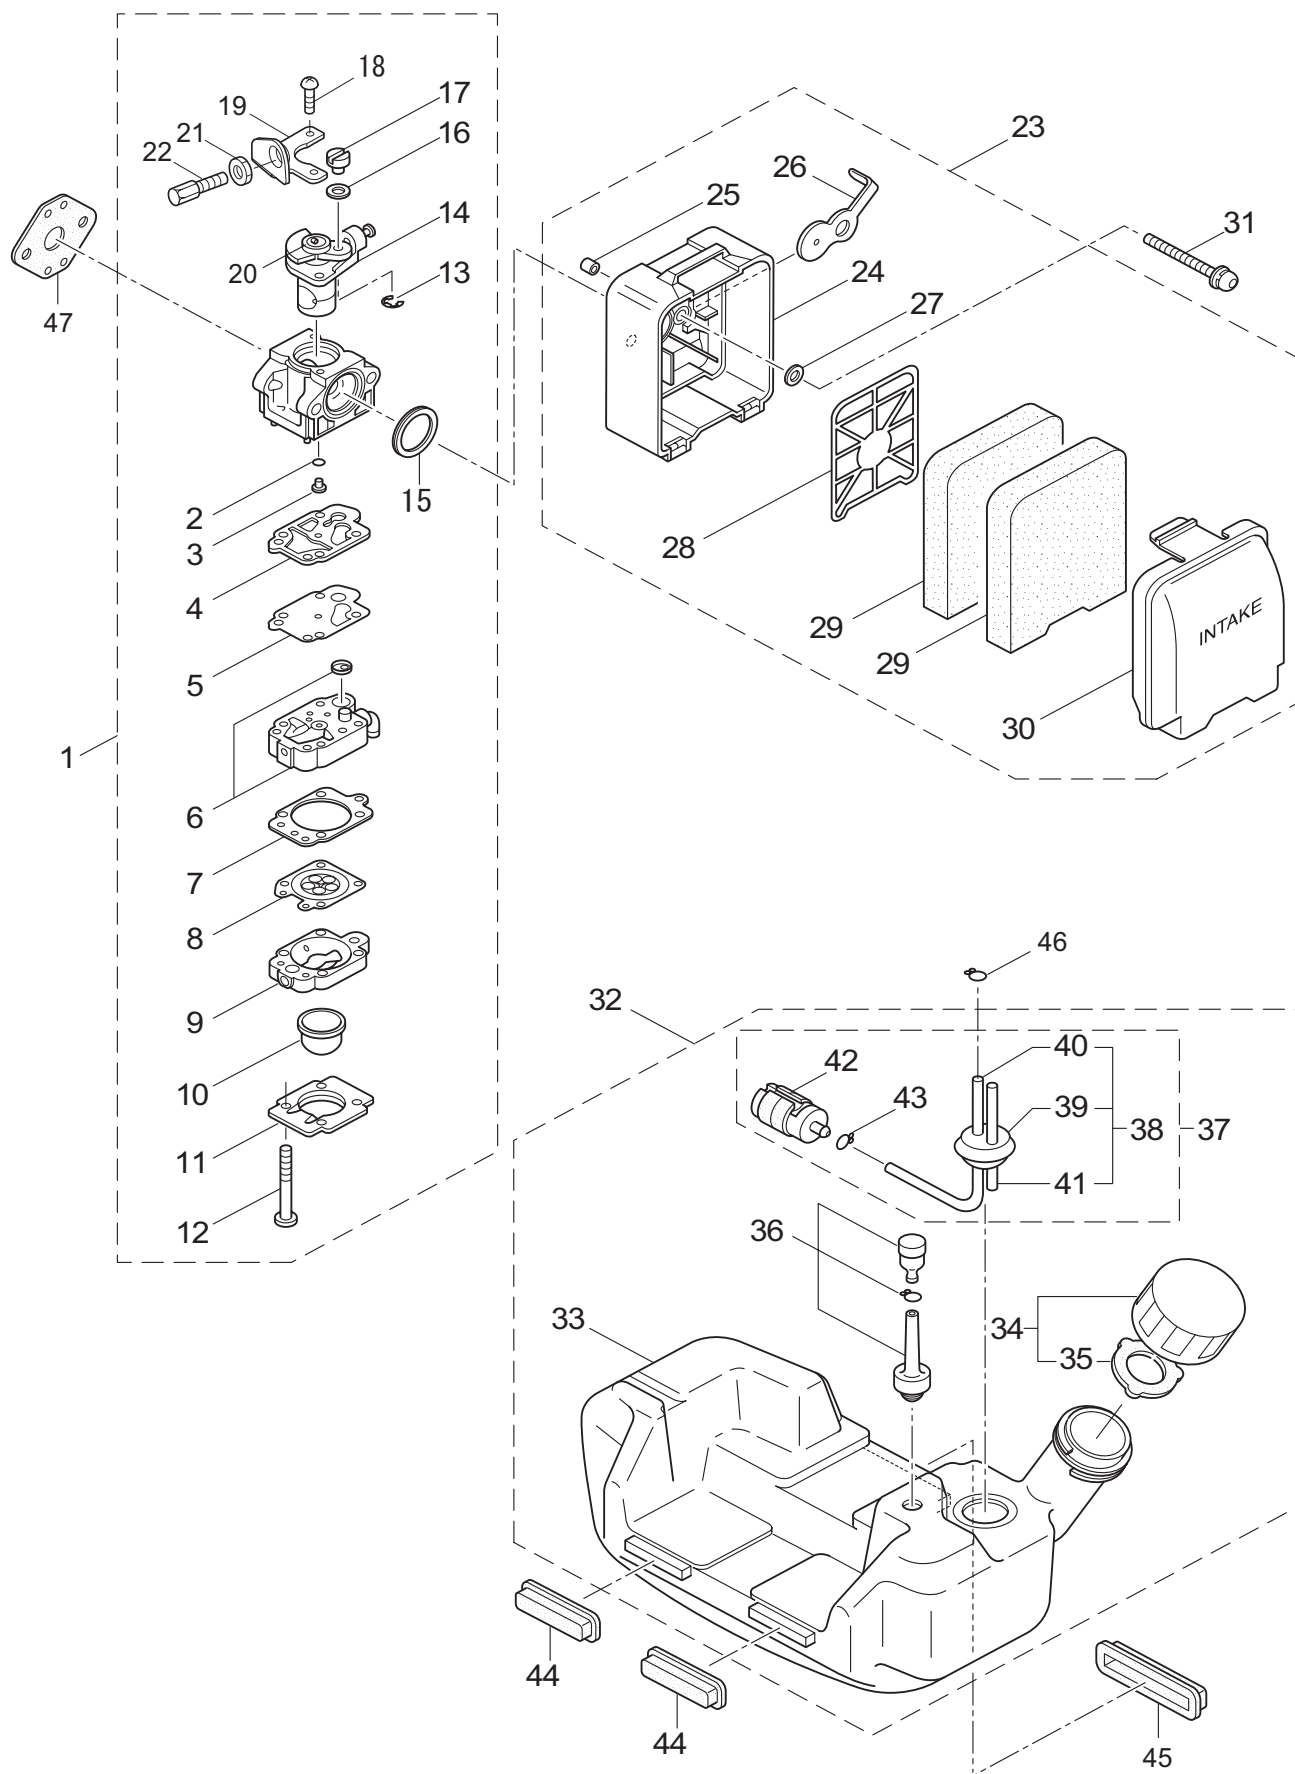

4. BCF420H
CARBURETOR, FUELTANK

Ref. No.	Part No.	Part Name	Q'ty	Remarks
4-1	280319	Carburetor Ass'y	1	Incl.2-22
4-2	261871	O-Ring	1	
4-3	263967	Main Jet	1	#48
4-4	262995	Gasket	1	
4-5	262994	Diaphragm,Fuel Pump	1	
4-6	263739	Pump Body	1	
4-7	262993	Gasket	1	
4-8	261873	Diaphragm,Metering	1	
4-9	262991	Purge Body	1	
4-10	261874	Primer Bulb	1	
4-11	262992	Cover Plate	1	
4-12	262996	Screw	4	
4-13	261876	E-Ring	1	
4-14	264676	Throttle Valve	1	
4-15	261657	Packing	1	
4-16	264678	Washer	1	
4-17	261658	Swivel	1	
4-18	261875	Screw	2	
4-19	264677	Bracket	1	
4-20	261652	Plug	1	
4-21	261878	Nut	1	
4-22	263994	Adapter	1	
4-23	263520	Air Filter Ass'y	1	Incl.24-30
4-24	263723	Housing	1	
4-25	263715	Sleeve	2	
4-26	263007	Choke Valve	1	
4-27	263000	Washer	1	
4-28	263717	Screen	1	
4-29	263714	Foam Element	2	
4-30	263713	Air Filter Cover	1	
4-31	261814	Cap Screw	2	M5x50
4-32	263859	Fuel Tank Ass'y	1	Incl.33-43
4-33	262594	Fuel Tank	1	
4-34	261584	Fuel Tank Cap Ass'y	1	Incl.35
4-35	261105	Gasket	1	
4-36	261696	Breather Ass'y	1	
4-37	262645	Fuel Pipe Pick-up Ass'y	1	Incl.38-43
4-38	262646	Fuel Pipe Ass'y	1	Incl.39-41
4-39	261115	Grommet	1	
4-40	262649	Fuel Pipe	1	
4-41	263038	Return Pipe	1	3x6x85L
4-42	267328	Fuel Filter Ass'y	1	
4-43	261117	Clip	1	
4-44	261119	Pad	2	
4-45	262697	Pad	1