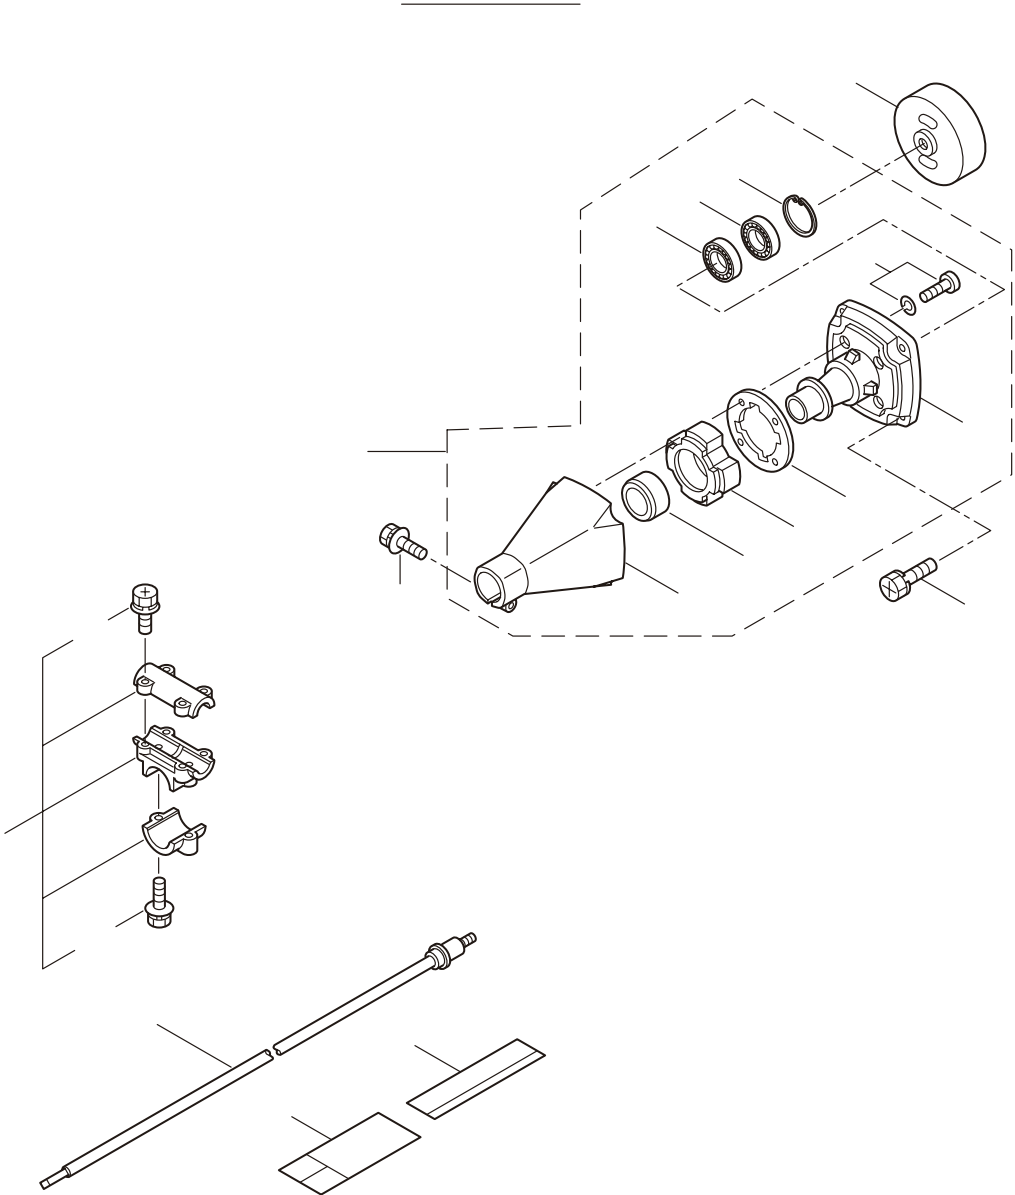

## CONTENTS

1. MAIN BODY .....	1 ~ 2
2. GEARCASE .....	3 ~ 4
3. ENGINE .....	5 ~ 8
4. CARBURETOR, FUEL TANK .....	9 ~ 12

2007. 12.

**MARUYAMA**

P/N 522514

1. BCF420H  
MAIN BODY

Ref. No.	Part No.	Part Name	Q'ty	Remarks
1-1	347644	BCF420H	1	
1-2	228329	Clutch Case Ass'y	1	Incl.3-10
1-3	227729	Bearing Case	1	
1-4	140474	Bearing	2	#620ZZ
1-5	012380	Snap Ring	1	#35
1-6	217045	Buffer (A)	1	
1-7	217046	Buffer (B)	1	
1-8	217047	Washer	1	
1-9	092033	Screw	4	M5x15
1-10	227728	Driveshaft Tube Adapter	1	
1-11	092556	Bolt	1	M6x30
1-12	211203	Clutch Drum	1	
1-13	217897	Driveshaft Ass'y	1	
1-14	218323	Driveshaft Tube Ass'y	1	Incl.15-21
1-15	218335	Driveshaft Tube	1	
1-16	089580	Screw	2	M3.5x6
1-17	218324	Driveshaft Tube (B)	1	
1-18	059257	Pipe Base	1	
1-19	218325	Sleeve	1	
1-20	218237	Stopper	1	
1-21	092558	Bolt	1	M6x15
1-22	219873	Safety Cover Ass'y	1	Incl.23-25
1-23	219874	Bracket	1	
1-24	210313	Threaded Bracket	1	
1-25	092555	Bolt	2	M6x30
1-26	220007	Hanging Bracket Ass'y	1	Incl.27
1-27	089743	Bolt	1	M6x15
1-28	217638	Bracket Ass'y	1	Incl.29,30
1-29	092554	Bolt	4	M6x25
1-30	092556	Bolt	2	M6x30
1-31	218304	Label	1	BCF420H
1-32	213750	Label	1	Caution
1-33	092552	Bolt	4	M6x20
1-34	219156	Handle Ass'y-Left	1	Incl.35,36
1-35	219157	Handle	1	
1-36	217904	Handle Grip	1	
1-37	219159	Handle Ass'y-Right	1	Incl.38,39
1-38	219160	Handle	1	
1-39	217907	Handle Grip	1	
1-40	222152	Throttle Trigger	1	
1-41	219612	Hanging Strap Ass'y	1	