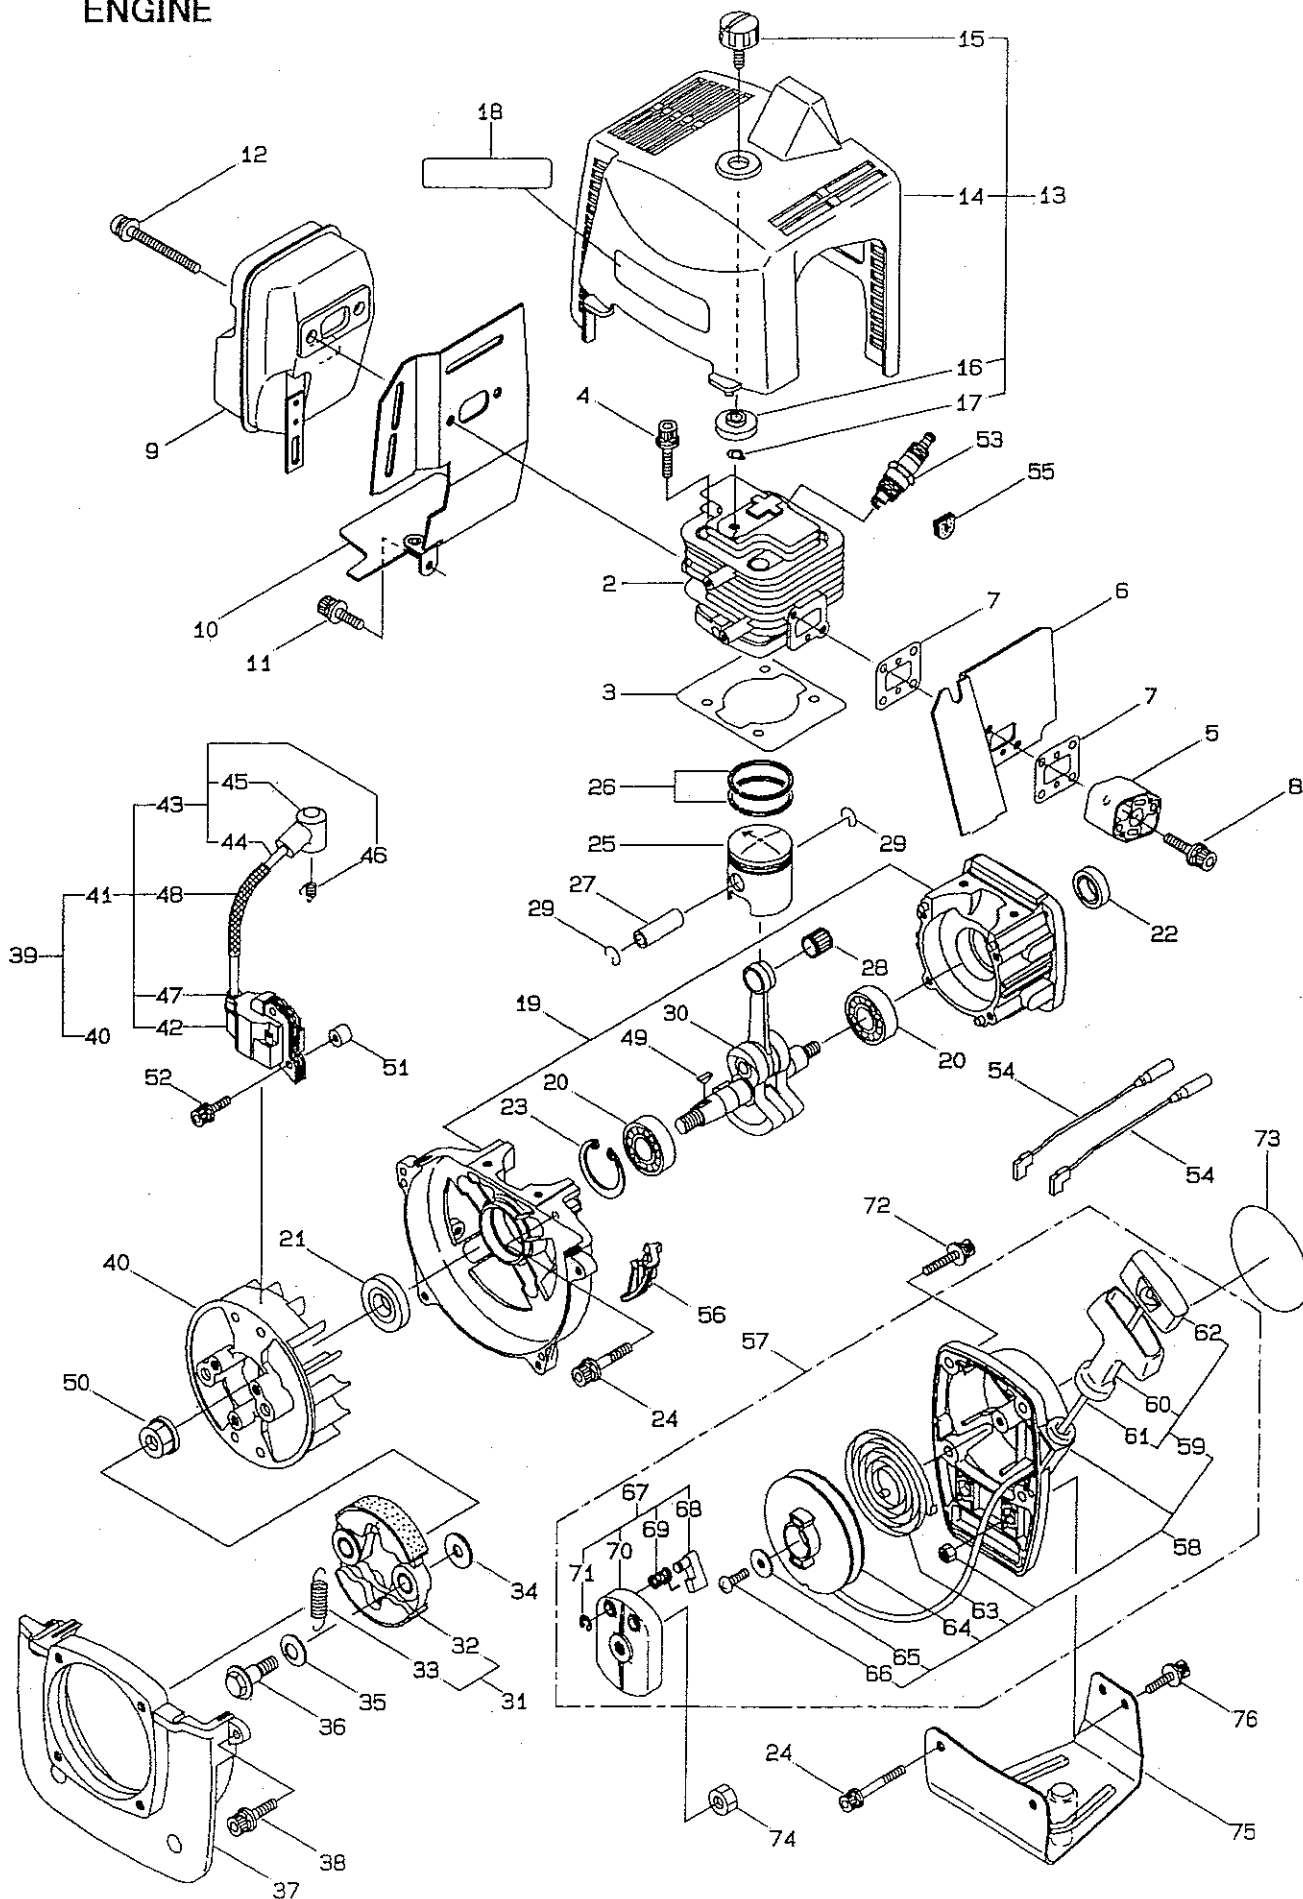

4-MBS420(MIC) ENGINE

Ref.No.	Part No.	Part Name	Q'ty	Remarks
4-46	261075	Connector	1	
4-47	261072	Cap	1	
4-48	269421	Insulator	1	
4-49	261076	Woodruff Key	1	3x10
4-50	262731	Nut,Rotor	1	M10
4-51	268380	Spacer	2	
4-52	261256	Cap Screw	2	M4x25
4-53	261200	Spark Plug	1	NGK BPM6Y
4-54	267519	Wire, Lead	2	
4-55	261202	Grommet	1	
4-56	265459	Screen	1	
4-57	263525	Recoil Starter Ass'y	1	Incl.58-71
4-58	263526	Recoil Ass'y	1	Incl.59-66
4-59	262631	Rope Ass'y	1	Incl.60-62
4-60	262633	Starter Grip	1	
4-61	262632	Starter Rope	1	
4-62	262981	Cap	1	
4-63	262627	Spiral Spring	1	
4-64	262626	Pulley	1	
4-65	262982	Washer	1	
4-66	262629	Screw	1	
4-67	262634	Starter Pawl Ass'y	1	Incl.68-71
4-68	262636	Pawl	1	
4-69	262637	Return Spring	1	
4-70	262635	Pawl Case	1	
4-71	262638	E-Ring	1	
4-72	261257	Cap Screw	4	M4x16
4-73	280777	Label	1	MARUYAMA AE420
4-74	081040	Nut	1	M8
4-75	268820	Bracket	1	
4-76	261607	Cap Screw	2	M5x16