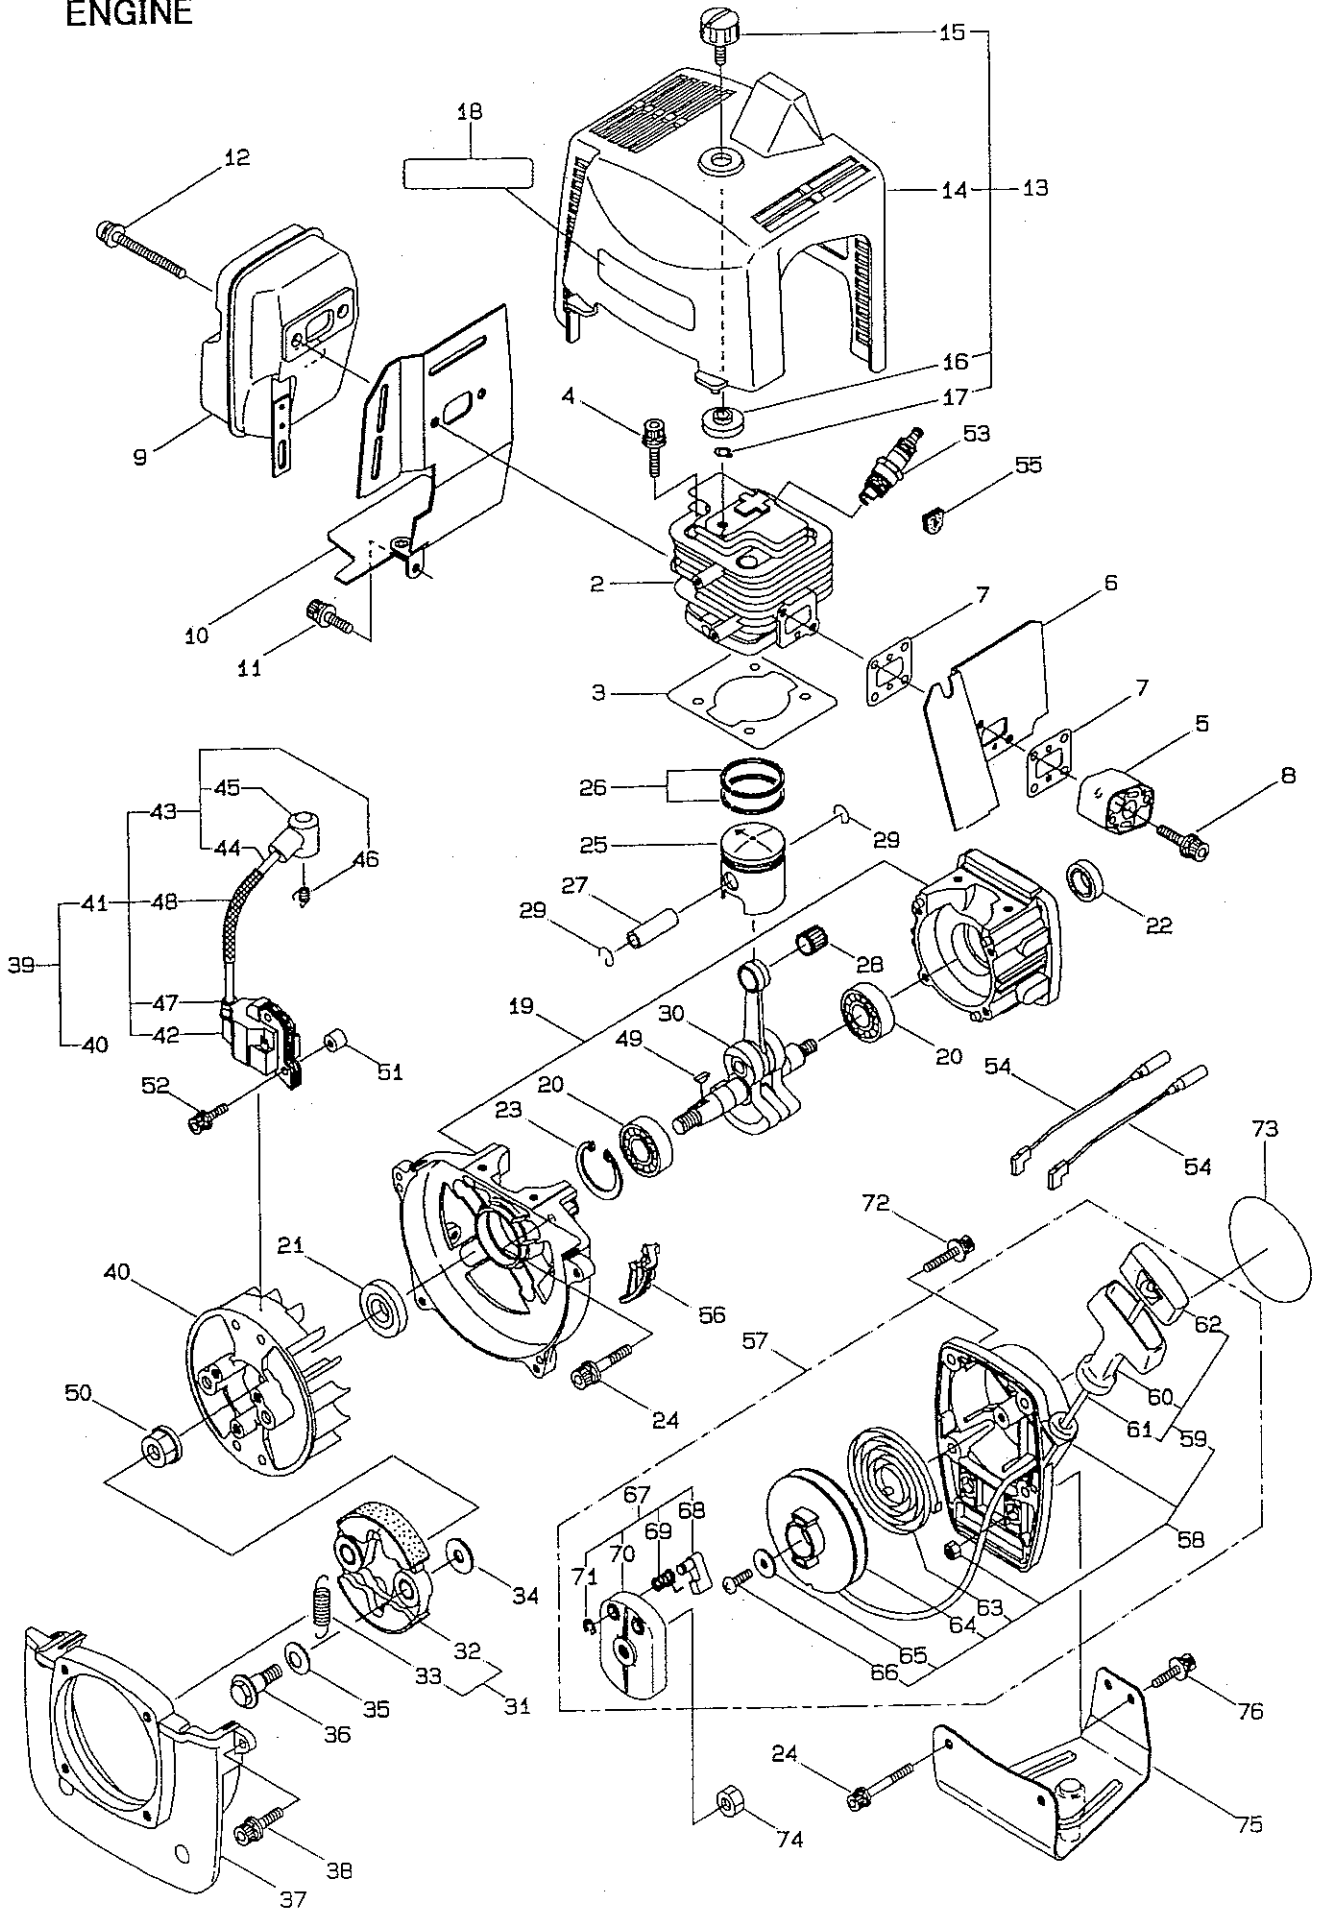

4-MBS420(MIC)
ENGINE

Ref.No.	Part No.	Part Name	Q'ty	Remarks
4-1	850796	Engine	1	AE420/53
4-2	262544	Cylinder	1	New gasket required
4-3	262546	Gasket	1	
4-4	261246	Cap Screw	4	M5x25
4-5	262548	Insulator	1	New gasket required
4-6	262550	Air Duct	1	
4-7	262790	Gasket	2	
4-8	265924	Cap Screw	2	M5x25
4-9	267964	Muffler Ass'y	1	
4-10	262617	Gasket	1	
4-11	261607	Cap Screw	1	M5x16
4-12	262687	Cap Screw	2	M6x65
4-13	265342	Top Cover Ass'y	1	Incl 14-17
4-14	265343	Top Cover	1	New label required
4-15	262556	Knob	1	
4-16	262689	Spacer	1	
4-17	262690	Snap Ring	1	#6
4-18	262714	Label	1	MARUYAMA
4-19	262558	Crankcase	1	
4-20	262658	Bearing	2	#6202C3
4-21	262660	Oil Seal	1	TC15357
4-22	262565	Oil Seal	1	ISCD15257
4-23	012380	Snap Ring	1	#35
4-24	261999	Cap Screw	6	M5x40
4-25	265227	Piston	1	
4-26	262476	Piston Ring	2	(2)Required
4-27	262749	Piston Pin	1	
4-28	262659	Bearing,Needle	1	KTV111414EG01B2
4-29	262479	Clip,Piston Pin	2	
4-30	262567	Crankshaft/Conn.Rod Ass'y	1	
4-31	262577	Clutch Ass'y	1	Incl 32,33
4-32	262655	Clutch Shoe	2	(2)Required
4-33	263615	Spring,Clutch	1	
4-34	262683	Washer	2	8x22xt1.2
4-35	262682	Wave Washer	2	
4-36	262684	Clutch Bolt	2	M8
4-37	264388	Fan Cover	1	
4-38	261250	Cap Screw	2	M5x20
4-39	267577	Magneto Ass'y	1	Incl 40-48
4-40	264673	Rotor/Fan	1	
4-41	267580	Ignition Coil Ass'y	1	Incl 42-48
4-42	267582	Coil	1	
4-43	267584	Spark Plug Wire Ass'y	1	Incl 44-46
4-44	267585	Spark Plug Wire	1	
4-45	261074	Plug Boot	1