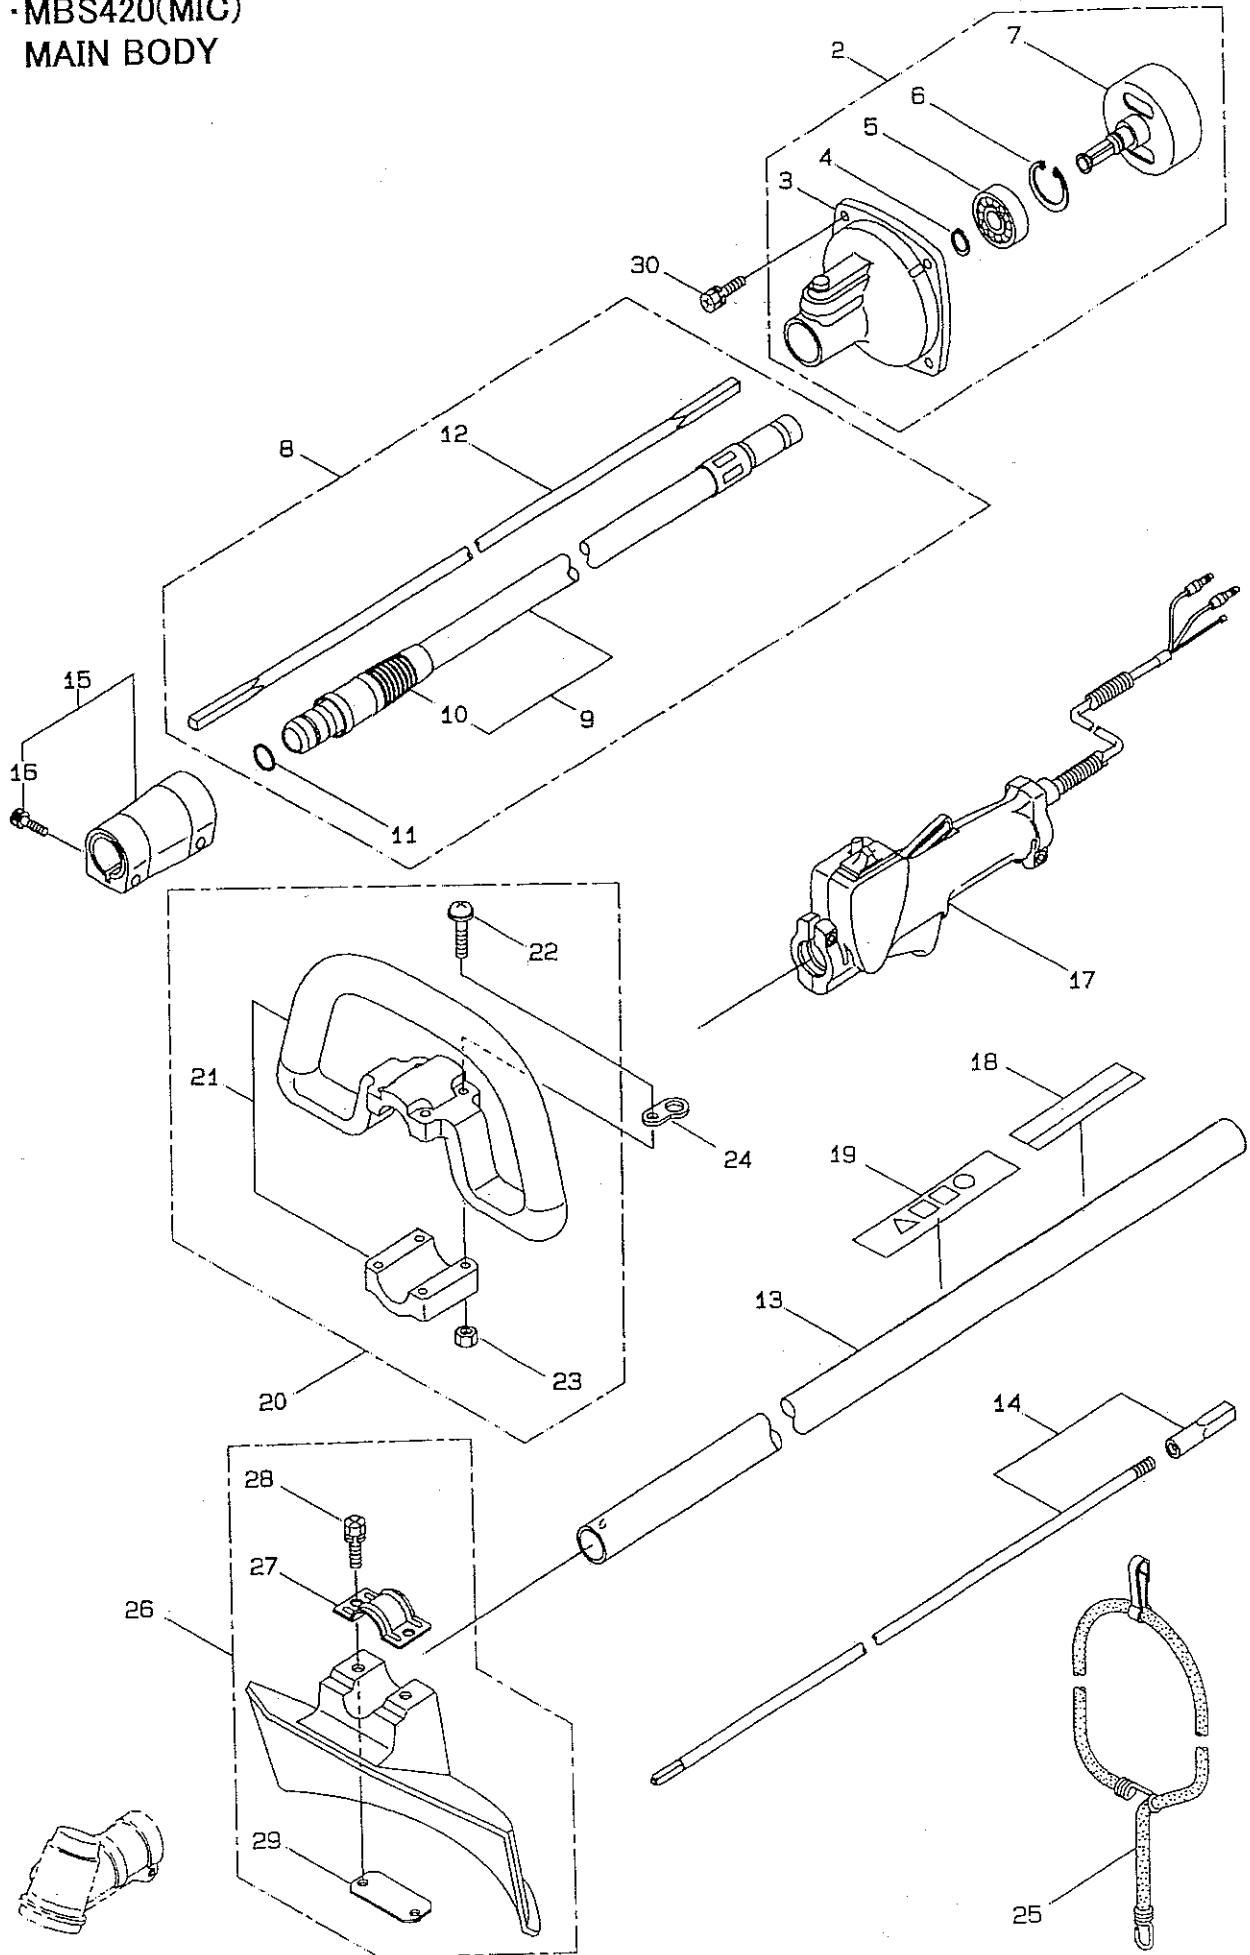

PARTS LIST

MBS420

MIC

CONTENTS

1• MAIN BODY	1~ 2
2• SUPPORT FRAME	3~ 4
3• GEARCASE	5~ 6
4• ENGINE	7~10
5• CARBURETOR, FUEL TANK	11~12
6• ACCESSORIES	13~14

2004.3.

MARUYAMA

P/N 521799

1·MBS420(MIC)
MAIN BODY

Ref.No.	Part No.	Part Name	Q'ty	Remarks
1-1	363025	MBS420	1	MIC
1-2	222416	Clutch Case Ass'y	1	Incl.3-7
1-3	222085	Clutch Case	1	
1-4	550118	Snap Ring	1	WR15
1-5	222442	Bearing	1	#6202 2RS
1-6	012380	Snap Ring	1	#35
1-7	220336	Clutch Drum	1	
1-8	222530	Outer Ass'y	1	Incl.9-12
1-9	222531	Outer	1	Incl.10
1-10	215885	Cover	1	
1-11	011338	O-Ring	1	P18
1-12	211895	Inner Shaft	1	
1-13	224125	Driveshaft Tube	1	
1-14	216965	Driveshaft Ass'y	1	
1-15	215730	Joint Pipe Ass'y	1	Incl.16
1-16	087786	Cap Screw	2	M5x25
1-17	223155	Throttle Trigger	1	
1-18	219704	Label	1	MBS420
1-19	213750	Label	1	Caution
1-20	214666	Loop Handle Ass'y	1	Incl.21-23
1-21	214982	Loop Handle	1	
1-22	222142	Screw	4	M5x28
1-23	081027	Nut	4	M5
1-24	212491	Stay	1	
1-25	210400	Band	1	
1-26	222303	Blade Guard Ass'y	1	Incl.27-29
1-27	210312	Bracket	1	
1-28	092555	Bolt	2	M6x30
1-29	210313	Threaded Bracket	1	
1-30	092552	Bolt	4	M6x20

2·MBS420(MIC) SUPPORT FRAME

Ref.No.	Part No.	Part Name	Q'ty	Remarks
2-1	218153	Support Frame	1	
2-2	223669	Turn Bracket	1	
2-3	211644	Bearing Case	1	
2-4	220619	Bearing	1	#6001UU
2-5	092578	Bolt	3	M5x10
2-6	226783	Buffer	3	
2-7	219959	Nut	7	M6
2-8	211969	Hanging Bracket Ass'y	1	Incl.9
2-9	092579	Bolt	2	M5x12
2-10	214498	Pad	1	
2-11	210968	Bracket	2	
2-12	092580	Bolt	4	M5x12
2-13	084020	Nut	1	M12
2-14	211650	Knapsack Belt	1	
2-15	223704	Cap Screw	1	M6x12