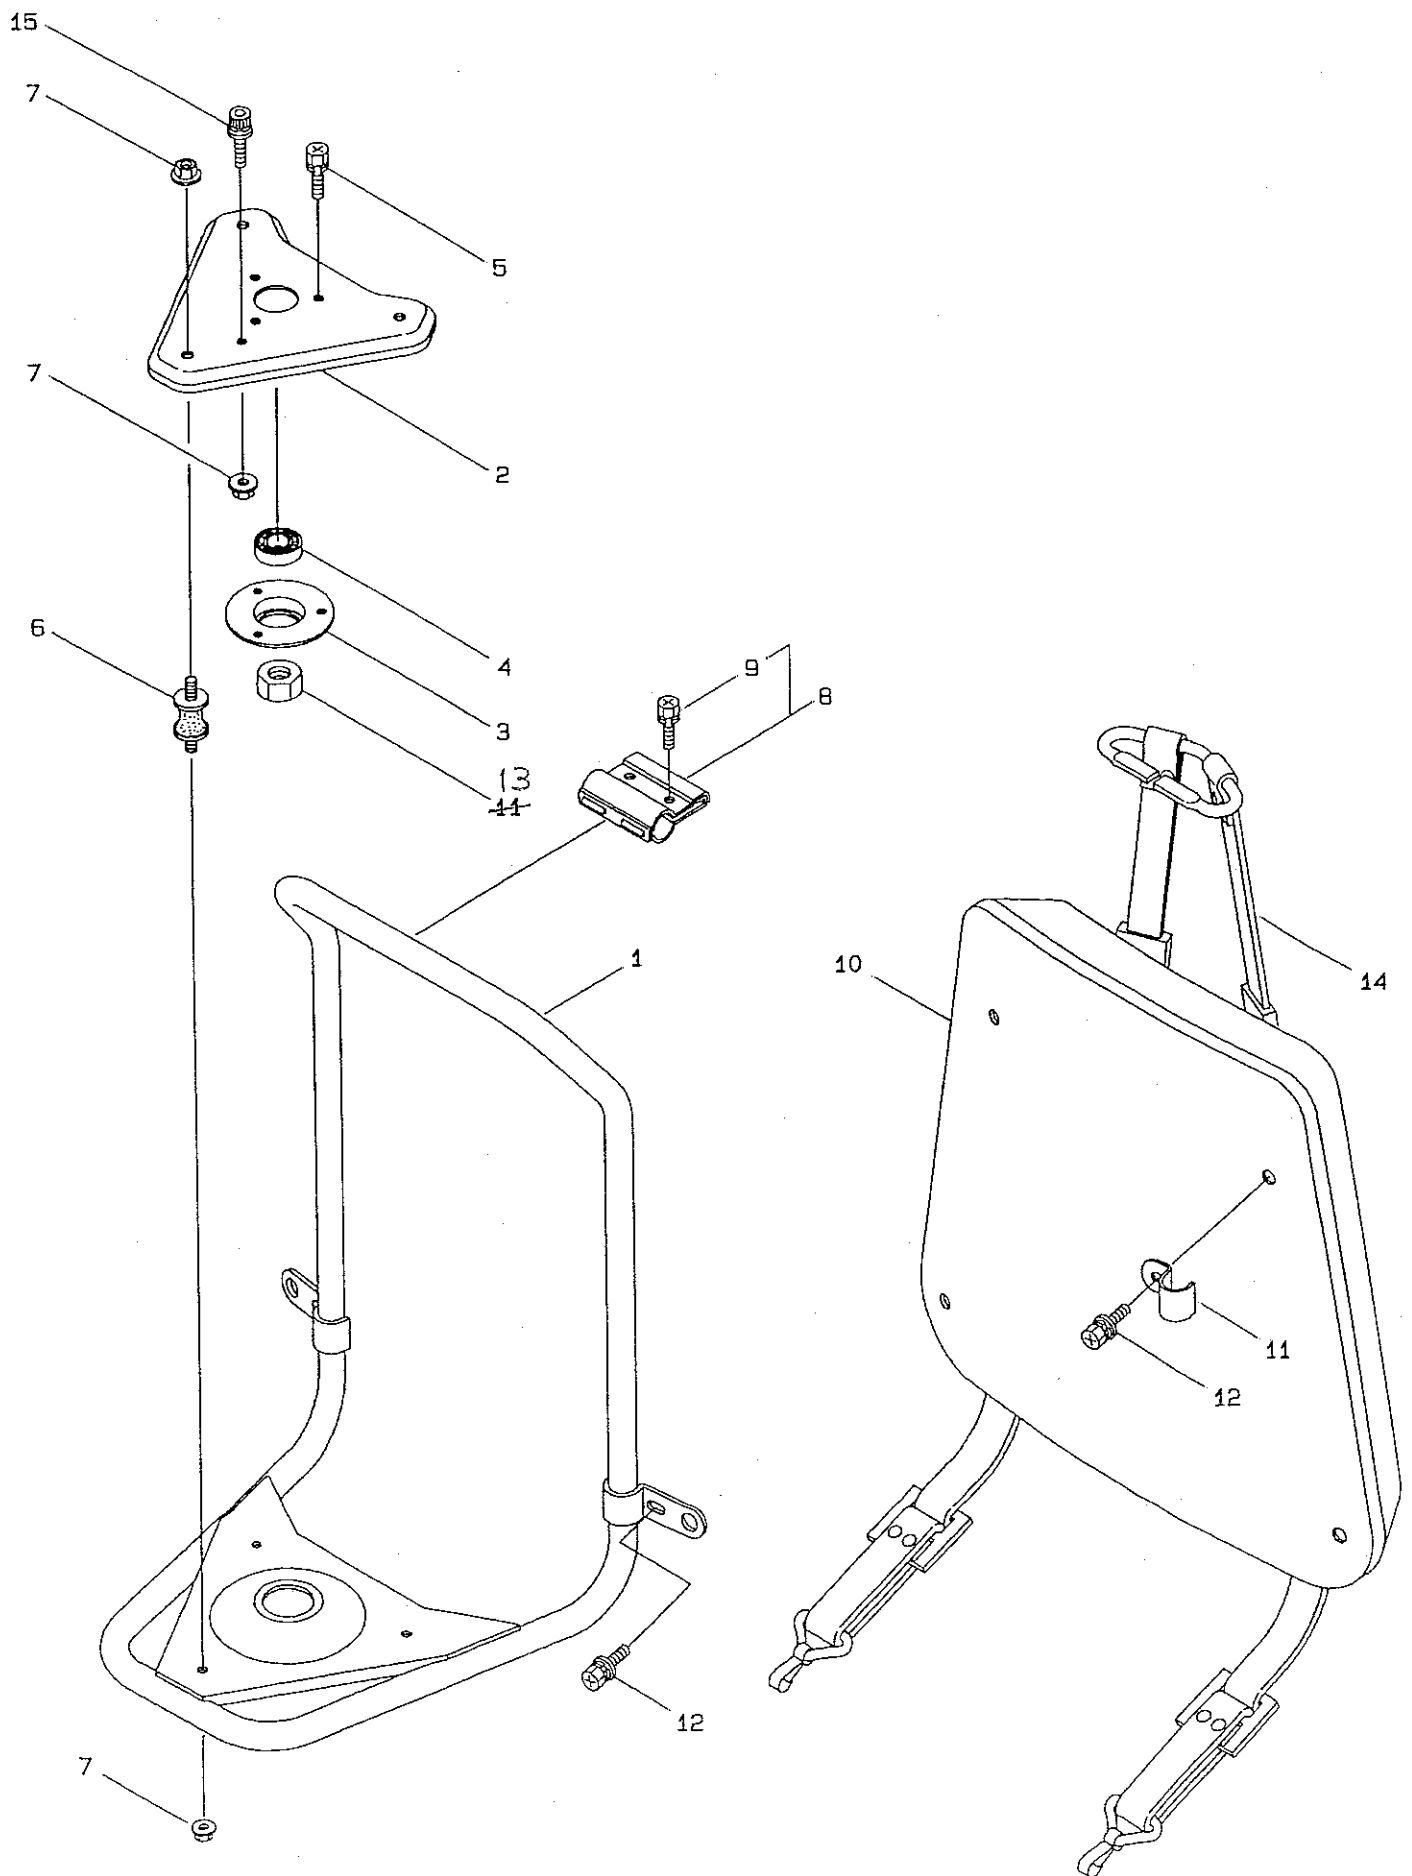

PARTS LIST

MBS420

MIC

CONTENTS

1• MAIN BODY	1~ 2
2• SUPPORT FRAME	3~ 4
3• GEARCASE	5~ 6
4• ENGINE	7~10
5• CARBURETOR, FUEL TANK	11~12
6• ACCESSORIES	13~14

2004.3.

MARUYAMA

P/N 521799

1·MBS420(MIC)
MAIN BODY

Ref.No.	Part No.	Part Name	Q'ty	Remarks
1-1	363025	MBS420	1	MIC
1-2	222416	Clutch Case Ass'y	1	Incl.3-7
1-3	222085	Clutch Case	1	
1-4	550118	Snap Ring	1	WR15
1-5	222442	Bearing	1	#6202 2RS
1-6	012380	Snap Ring	1	#35
1-7	220336	Clutch Drum	1	
1-8	222530	Outer Ass'y	1	Incl.9-12
1-9	222531	Outer	1	Incl.10
1-10	215885	Cover	1	
1-11	011338	O-Ring	1	P18
1-12	211895	Inner Shaft	1	
1-13	224125	Driveshaft Tube	1	
1-14	216965	Driveshaft Ass'y	1	
1-15	215730	Joint Pipe Ass'y	1	Incl.16
1-16	087786	Cap Screw	2	M5x25
1-17	223155	Throttle Trigger	1	
1-18	219704	Label	1	MBS420
1-19	213750	Label	1	Caution
1-20	214666	Loop Handle Ass'y	1	Incl.21-23
1-21	214982	Loop Handle	1	
1-22	222142	Screw	4	M5x28
1-23	081027	Nut	4	M5
1-24	212491	Stay	1	
1-25	210400	Band	1	
1-26	222303	Blade Guard Ass'y	1	Incl.27-29
1-27	210312	Bracket	1	
1-28	092555	Bolt	2	M6x30
1-29	210313	Threaded Bracket	1	
1-30	092552	Bolt	4	M6x20

2·MBS420(MIC) SUPPORT FRAME

Ref.No.	Part No.	Part Name	Q'ty	Remarks
2-1	218153	Support Frame	1	
2-2	223669	Turn Bracket	1	
2-3	211644	Bearing Case	1	
2-4	220619	Bearing	1	#6001UU
2-5	092578	Bolt	3	M5x10
2-6	226783	Buffer	3	
2-7	219959	Nut	7	M6
2-8	211969	Hanging Bracket Ass'y	1	Incl.9
2-9	092579	Bolt	2	M5x12
2-10	214498	Pad	1	
2-11	210968	Bracket	2	
2-12	092580	Bolt	4	M5x12
2-13	084020	Nut	1	M12
2-14	211650	Knapsack Belt	1	
2-15	223704	Cap Screw	1	M6x12