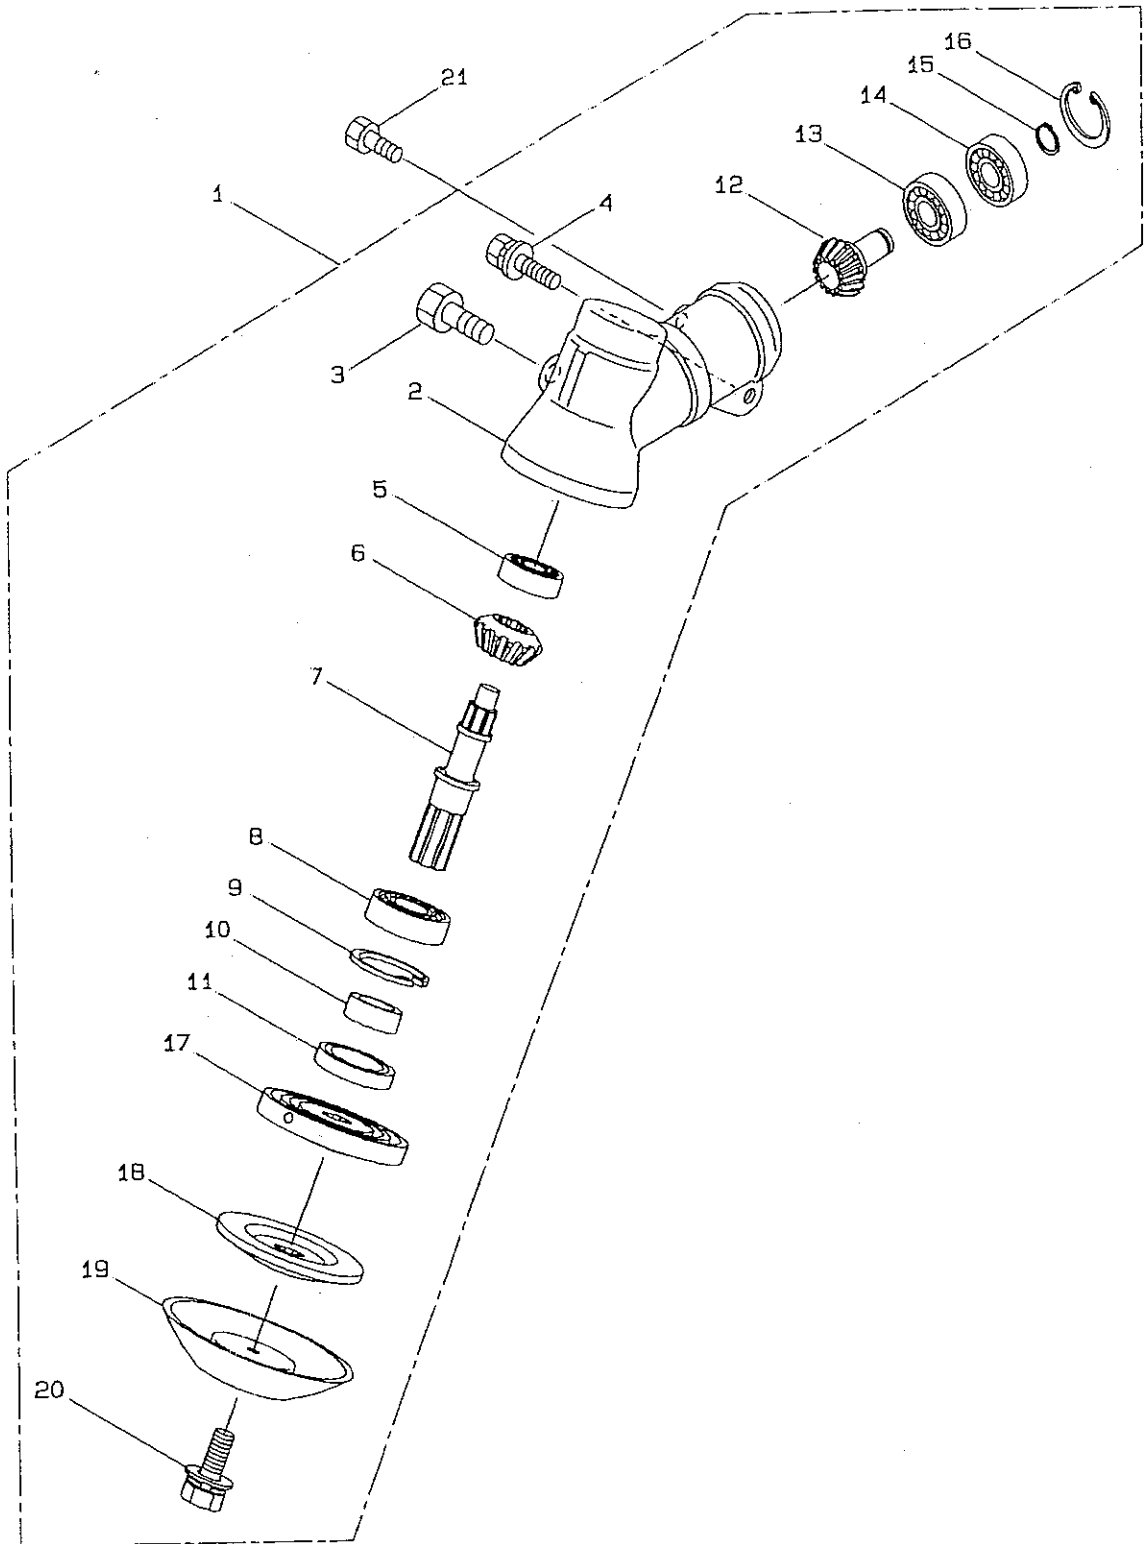

3·MBS420(MIC)
GEARCASE

Ref.No.	Part No.	Part Name	Q'ty	Remarks
3-1	226739	Gearcase Ass'y	1	Incl.2-20
3-2	223050	Gearcase	1	
3-3	089845	Bolt	1	M8x10
3-4	092556	Bolt	1	M6x30
3-5	210560	Bearing	1	#609
3-6	211698	Gear	1	
3-7	217057	Blade Shaft	1	
3-8	022009	Bearing	1	#6002
3-9	016732	Snap Ring	1	#32
3-10	212394	Collar	1	15x22x8L
3-11	211818	Oil Seal	1	D22 32 6
3-12	211695	Pinion Gear	1	
3-13	014490	Bearing	1	#6000
3-14	106933	Bearing	1	#6000Z
3-15	014210	Snap Ring	1	#10
3-16	054676	Snap Ring	1	#26
3-17	217060	Boss Adapter	1	
3-18	217061	Clamping Washer	1	
3-19	210308	Stabilizer	1	
3-20	226722	Bolt	1	M8x22,Counterclockwise
3-21	089747	Bolt	1	M6x12