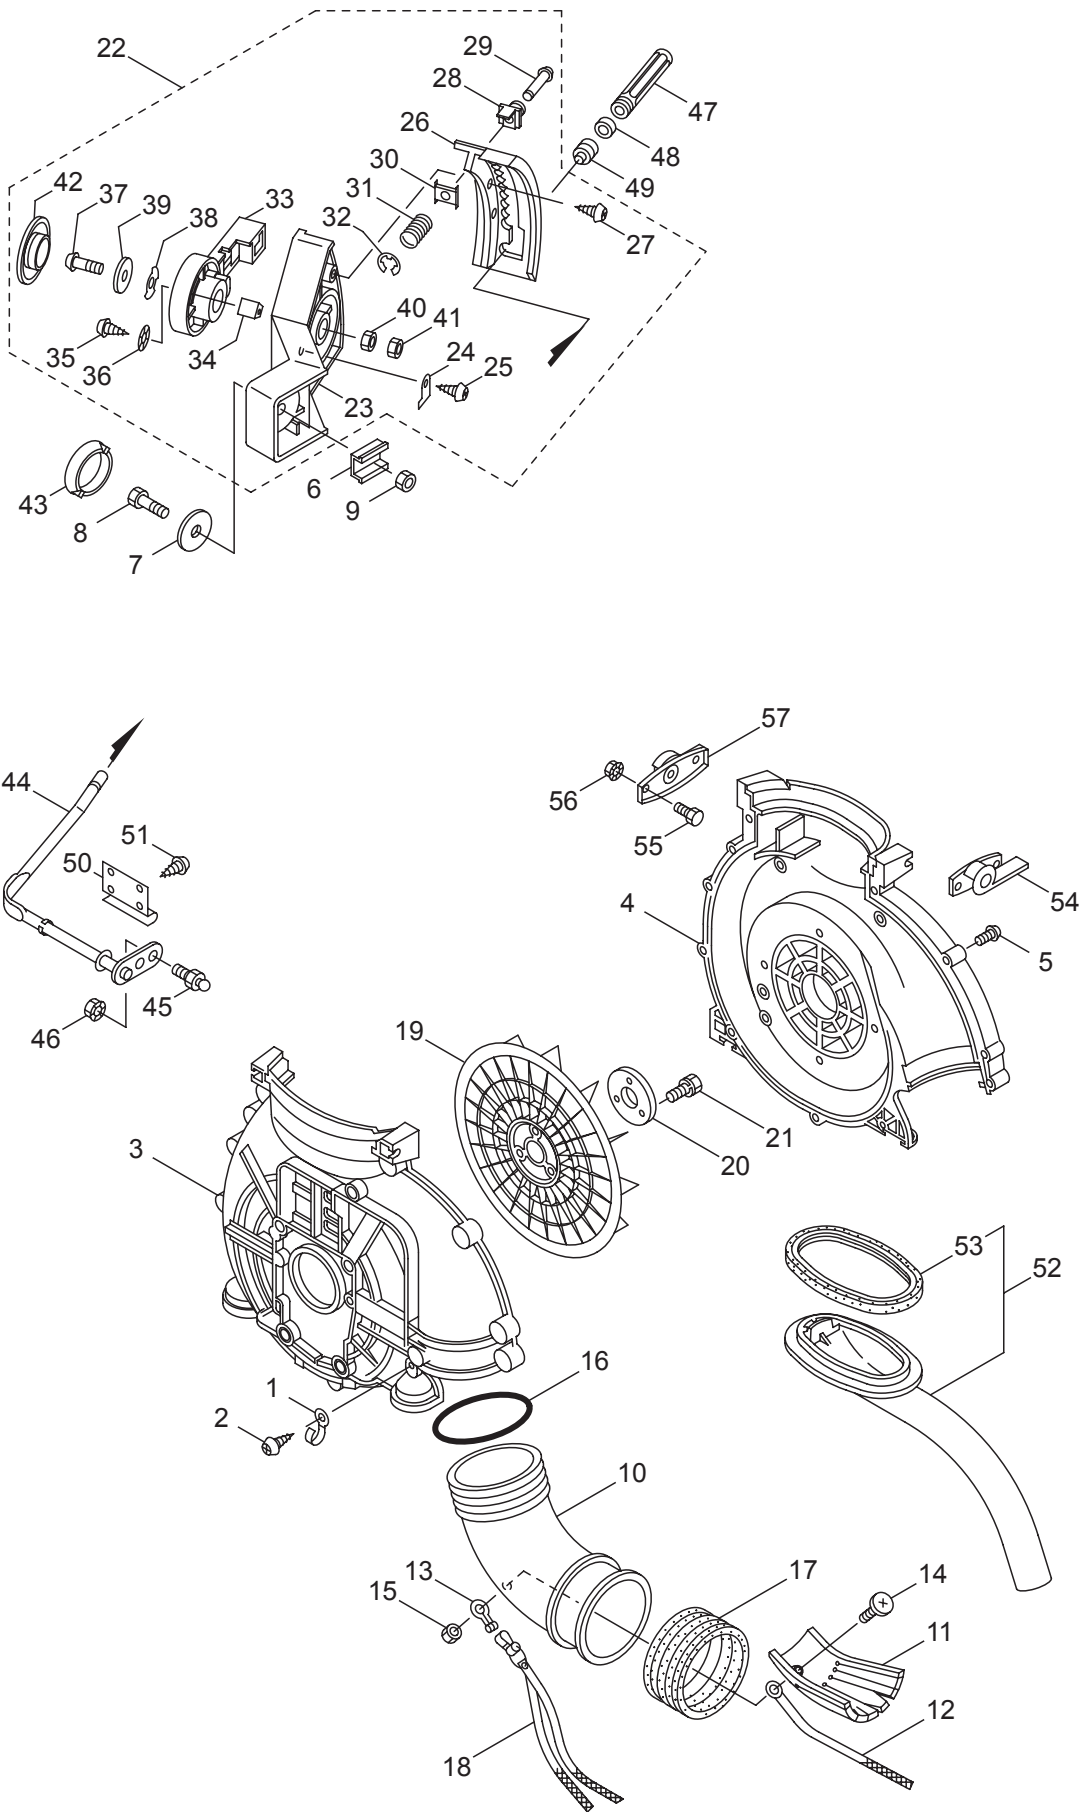

2. MD6126
FAN CASE

Ref. No.	Part No.	Part Name	Q'ty	Remarks
2-1	109051	Clamp	1	
2-2	089806	Screw	1	M5x10
2-3	117902	Fan Case (E)	1	
2-4	117903	Fan Case (S)	1	
2-5	089538	Tapping Screw	13	M5x25
2-6	128217	Washer	1	
2-7	128212	Washer	1	8.5x30xT2.3
2-8	128213	Bolt	1	M8x25
2-9	126990	Nut	1	M8
2-10	107741	Elbow Pipe	1	
2-11	119416	Reinforced Plate	1	
2-12	100293	Earth Code	1	
2-13	101608	Clamp	1	
2-14	119417	Screw	1	
2-15	081241	Nut	1	M6
2-16	018236	O-Ring	1	V85
2-17	100238	Rubber Joint	1	
2-18	101252	Earth	1	
2-19	117020	Fan	1	
2-20	118248	Plate	1	
2-21	124997	Bolt	3	M6x30
2-22	116541	Lever Ass'y	1	Incl.23-42
2-23	116521	Dial Plate	1	
2-24	128214	Plate	1	
2-25	128195	Screw	1	M4x8
2-26	110645	Dial Plate	1	
2-27	086062	Tapping Screw	2	M5x14
2-28	111232	Stopper	1	
2-29	127848	Pin	1	4.5x38.2L
2-30	111233	Plate	1	
2-31	103774	Spring	1	
2-32	026368	E-Ring	1	
2-33	110648	Throttle Lever	1	
2-34	110650	Collar	1	
2-35	082690	Tapping Screw	1	M4x14
2-36	111922	Washer	1	
2-37	081457	Screw	1	M6x25
2-38	111156	Wave Washer	1	WW-16
2-39	013512	Washer	1	6.5x25xt2.3
2-40	100234	Nut	1	M6
2-41	127218	Nut	1	M6
2-42	110730	Cap	1	
2-43	110729	Cap	1	
2-44	117043	Shutter Lever Ass'y	1	
2-45	109606	Male Universal Joint	1