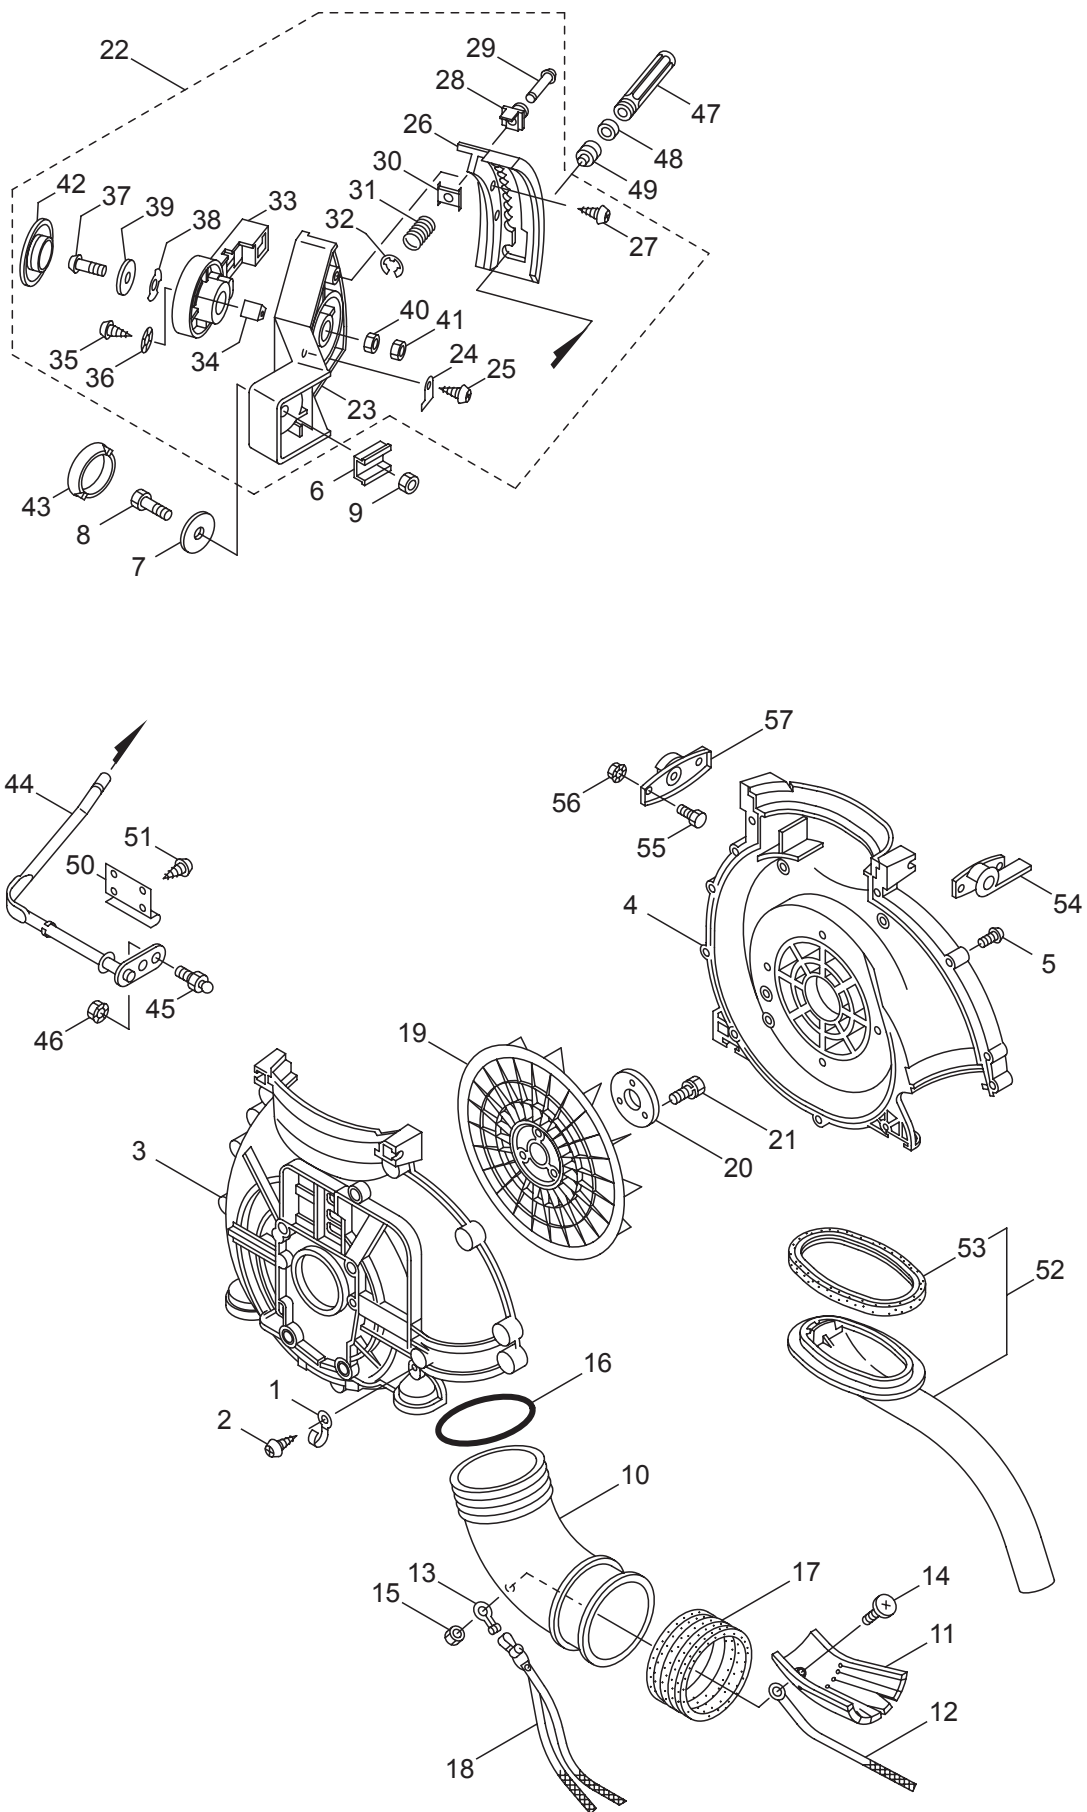

2.MD6126
FAN CASE

Ref. No.	Part No.	Part Name	Q'ty	Remarks
2-46	126756	Nut	1	M6
2-47	100632	Knob	1	
2-48	100633	Snap	1	
2-49	100726	Cap	1	
2-50	122944	Lever Stopper	1	
2-51	122945	Screw	4	M5x14
2-52	122232	Discharge Port Ass'y	1	Incl.53
2-53	108016	Packing	1	
2-54	117712	Crescent (R)	1	
2-55	089041	Bolt	4	M6x16
2-56	104309	Nut	4	M6
2-57	117713	Crescent (L)	1