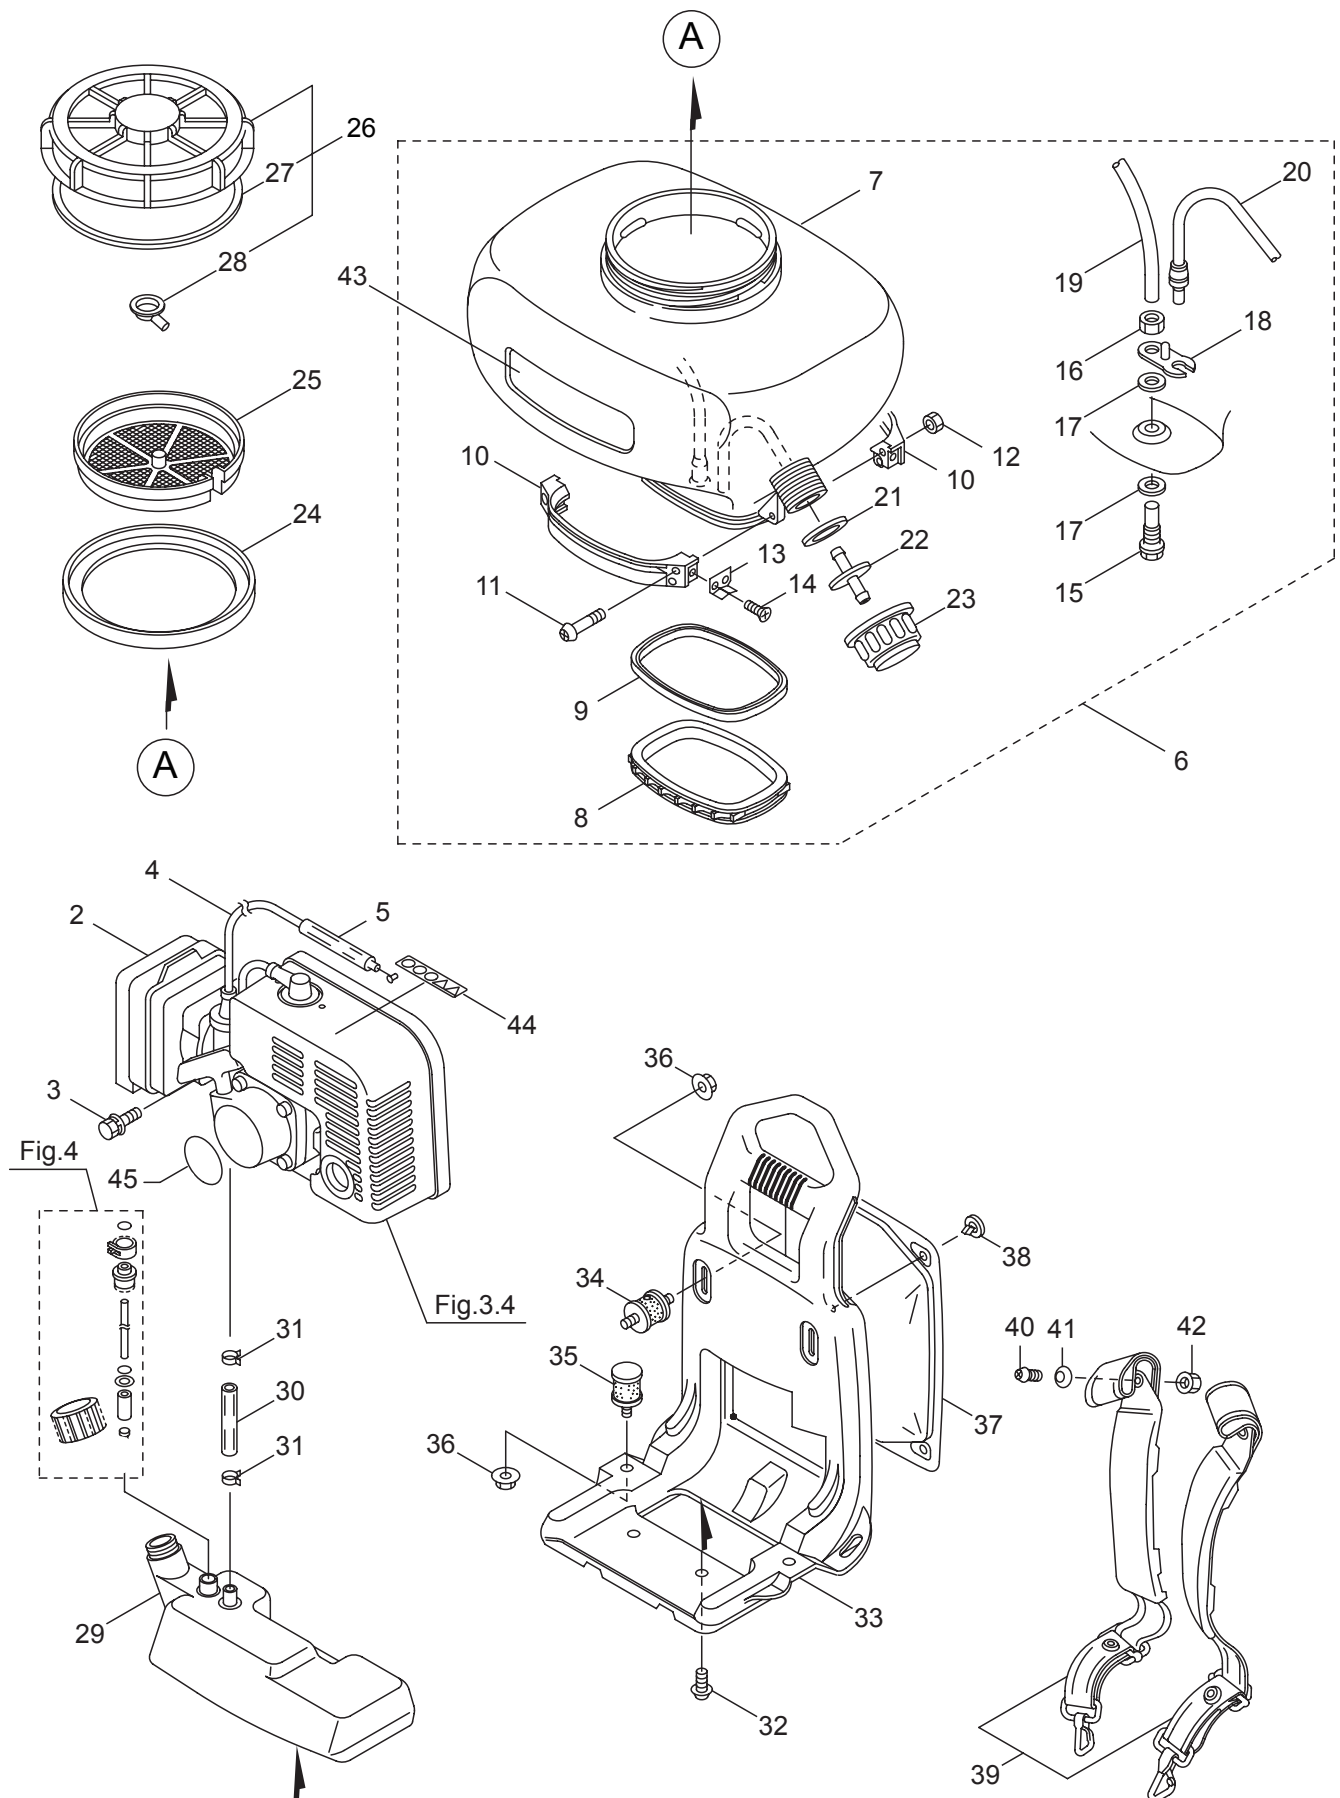

PARTS LIST

MD6126

CONTENTS

1. MAIN BODY	1 ~ 2
2. FAN CASE.....	3 ~ 6
3. ENGINE (CYLINDER, CRANKCASE)	7 ~ 10
4. ENGINE (CARBURETOR, MUFFLER).....	11 ~ 14
5. ACCESSORIES	15 ~ 16
6. MIST NOZZLE.....	17 ~ 18
7. OPTIONAL PARTS (DUSTER ATTACHMENT)	19 ~ 20

2009. 05.

P/N 522780

1. MD6126
MAIN BODY

Ref. No.	Part No.	Part Name	Q'ty	Remarks
1-1	352712	MD6126	1	
1-2	122902	Engine	1	TE059M-AG24
1-3	092544	Bolt	6	M6x30
1-4	117012	Throttle Wire	1	
1-5	069502	Vinyl Pipe	1	7x9x130L
1-6	120648	Chemical Tank Ass'y	1	Incl.7-23
1-7	120649	Chemical Tank	1	26L
1-8	107302	Spacer	1	
1-9	106201	Packing	1	
1-10	106237	Bracket	2	
1-11	089758	Screw	4	M6x35x25
1-12	081242	Nut	4	M6
1-13	106239	Hook	2	
1-14	087970	Screw	4	M5x14
1-15	107303	Joint Pipe	1	
1-16	101063	Joint Nut	1	
1-17	101062	Packing	2	16.5x27xt2.5
1-18	025863	Pipe Holder	1	
1-19	100622	Rubber Tube	1	7x11x380L
1-20	107237	Rubber Tube	1	
1-21	108629	Packing	1	
1-22	109149	Hose Joint	1	
1-23	108627	Cap, Hose Joint	1	
1-24	101834	Cover	1	
1-25	022410	Strainer	1	
1-26	092206	Cap, Chemical Tank	1	Incl.27,28
1-27	103194	Packing	1	
1-28	101915	Inner Cap	1	
1-29	120152	Fuel Tank	1	
1-30	125638	Vinyl Pipe	1	
1-31	043832	Hose Band	2	
1-32	125561	Screw	2	M5x14
1-33	117929	Frame	1	
1-34	122946	Buffer	2	
1-35	122949	Buffer	2	
1-36	127228	Nut	4	M6
1-37	107482	Cushion Pad	1	
1-38	100749	Fastener	4	#7
1-39	120624	Knapsack Band Ass'y	1	
1-40	127221	Screw	2	M6x16
1-41	127224	Washer	2	6x23xt1.6
1-42	127237	Nut	2	M6
1-43	129171	Label	1	MD6126
1-44	266959	Label	1	Caution
1-45	123954	Label	1	