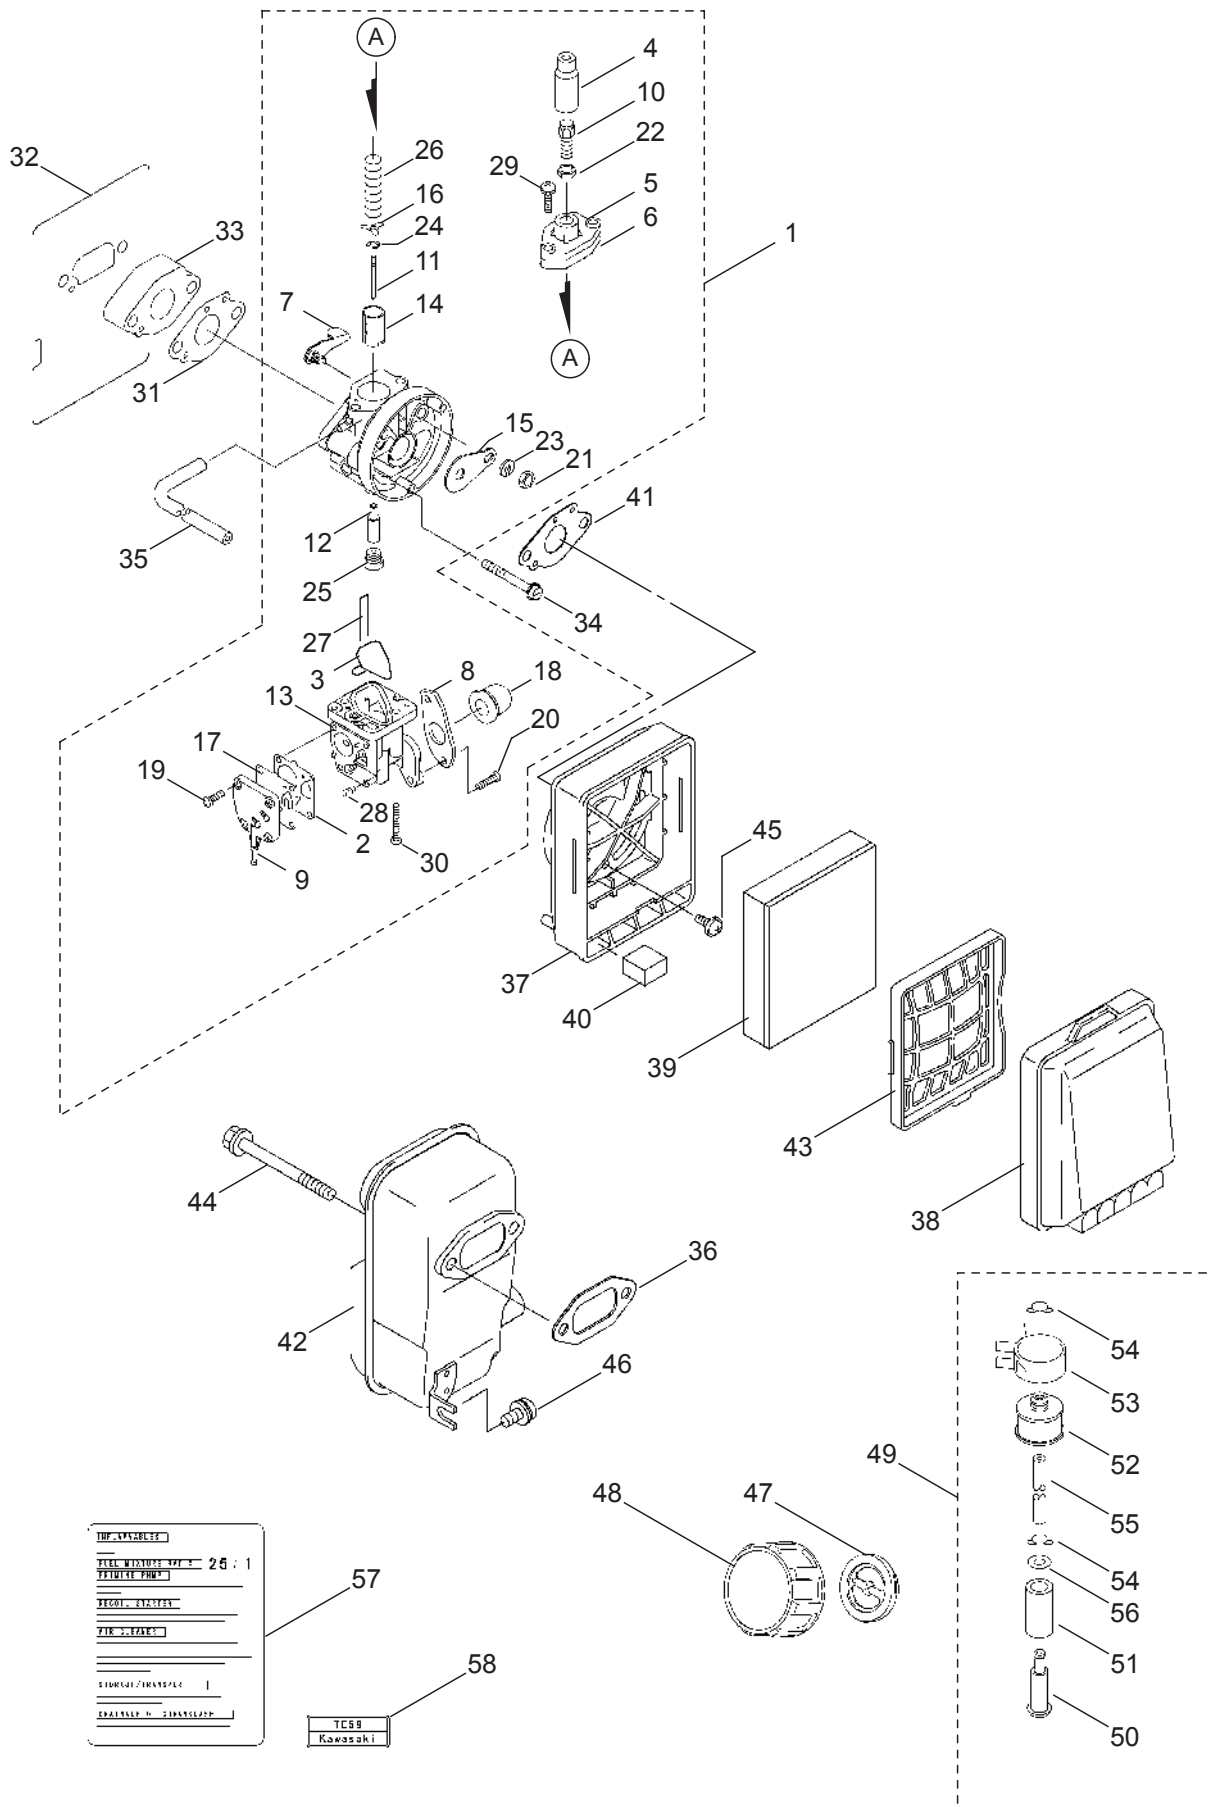

4. MD6126 ENGINE (CARBURETOR, MUFFLER)

Ref. No.	Part No.	Part Name	Q'ty	Remarks
4-46	943276	Screw	1	M6x14 242B0614
4-47	944268	Breather	1	14069-2055
4-48	573071	Tank Cap	1	51049-2058
4-49	998419	Filter, Fuel	1	Incl.50-56 49019-2087
4-50	573069	Weight	1	13042-2058
4-51	573070	Filter, Fuel	1	49019-2063
4-52	944842	Joint	1	59071-2077
4-53	597312	Clamp	1	92037-2109
4-54	584759	Clamp	2	92037-2163
4-55	944844	Tube	1	2.5x6.5x260 92059-2217
4-56	944841	Washer	1	5mm 411S0500
4-57	627553	Label	1	56031-2343
4-58	627554	Label	1	56039-2800