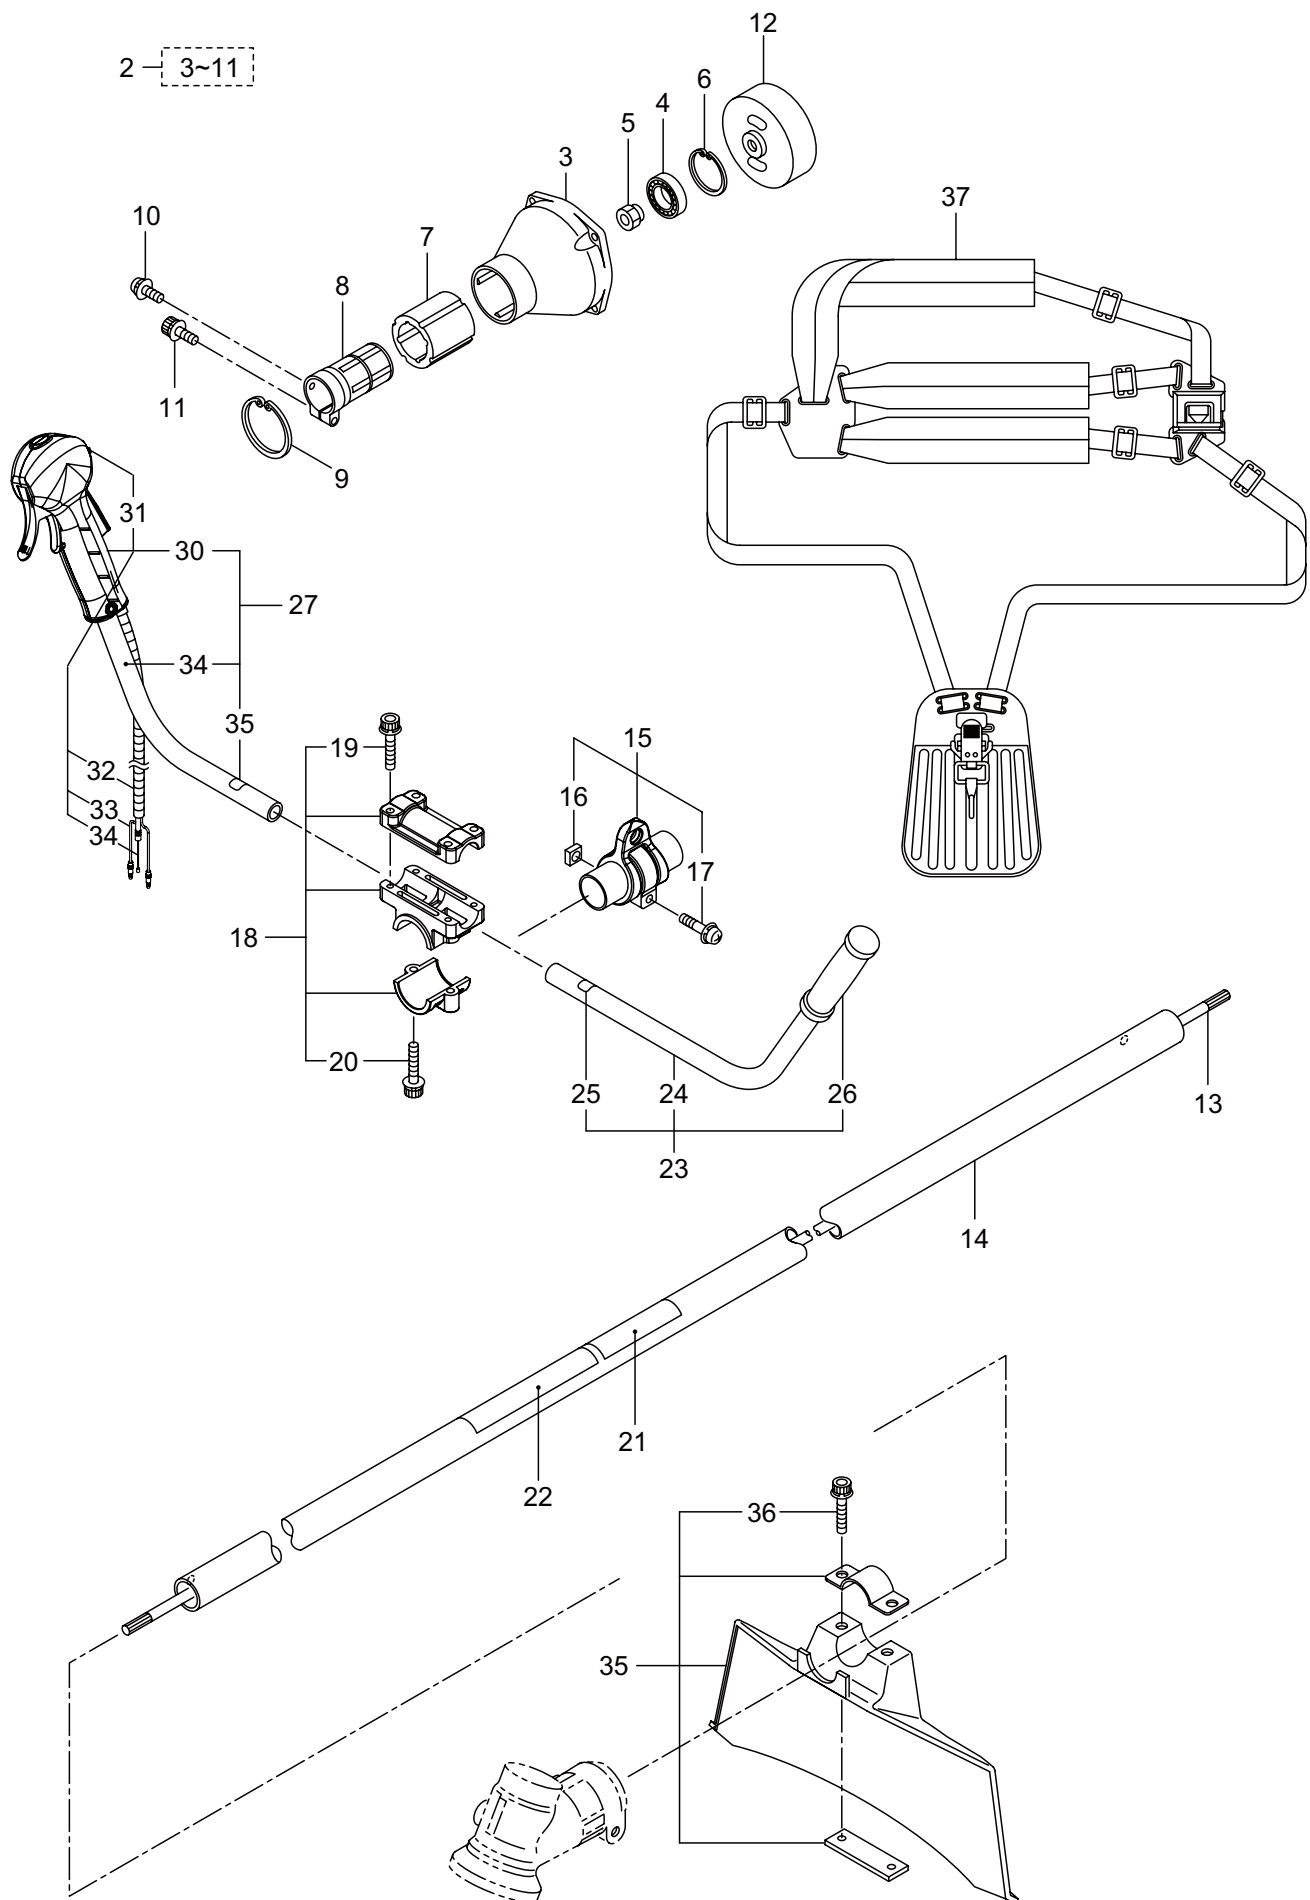

PARTS LIST

BC420H

CONTENTS

1. MAIN BODY	1
2. GEARCASE	3
3. ENGINE	5
4. CARBURETOR, FUEL TANK	9
5. ACCESSORIES	11

2021. 11.

P/N 525268

BC420H
1. MAIN BODY

Ref. No.	Part No.	Part Name	Q'ty	Remarks
1-1	366165	BC420H	1	
1-2	560866	Clutch Case Ass'y	1	Incl.3-11
1-3	560482	Clutch Case	1	
1-4	140474	Bearing	1	#6202ZZ
1-5	560868	Fitting	1	
1-6	012380	Snap Ring	1	#35
1-7	560484	Buffer	1	
1-8	560485	Driveshaft Tube Adapter	1	
1-9	065601	Snap Ring	1	H45
1-10	560486	Screw	1	M5x10
1-11	560487	Cap Screw	1	M6x30
1-12	560845	Clutch Drum	1	
1-13	560847	Driveshaft	1	
1-14	560870	Driveshaft Tube	1	
1-15	560871	Hanging Bracket Ass'y	1	Incl.16,17
1-16	560875	Nut	1	M5
1-17	560876	Screw	1	M5x30
1-18	560733	Bracket Ass'y	1	Incl.19,20
1-19	560758	Cap Screw	4	M6x25
1-20	560487	Cap Screw	2	M6x30
1-21	561009	Label	1	BC420H
1-22	560856	Label	1	Caution
1-23	560879	Handle (A) Ass'y-Left	1	Incl.24-26
1-24	560880	Handle (A)	1	
1-25	560522	Label	1	
1-26	560527	Handle Grip	1	
1-27	560967	Handle (B) Ass'y-Right	1	Incl.28-34
1-28	560882	Handle (B)	1	
1-29	560522	Label	1	
1-30	560944	Throttle Trigger Ass'y	1	Incl.31-34
1-31	560953	Switch	1	
1-32	560963	Corrugate Tube	1	745L
1-33	560964	Lead Wire	1	995L
1-34	560902	Throttle Wire	1	779L
1-35	560528	Safety Cover Ass'y	1	Incl.36
1-36	560487	Cap Screw	2	M6x30
1-37	560583	Hanging Strap Ass'y	1	

BC420H
2. GEARCASE

Ref. No.	Part No.	Part Name	Q'ty	Remarks
2-1	560502	Gearcase Ass'y	1	Incl.2-18
2-2	560503	Gearcase	1	
2-3	560504	Bolt	1	M6x8
2-4	560487	Cap Screw	1	M6x30
2-5	019585	Bearing	1	#6001
2-6	560514	Gear Set	1	
2-7	560506	Blade Shaft	1	
2-8	222442	Bearing	1	#6202 2RS
2-9	012380	Snap Ring	1	#35
2-10	019585	Bearing	1	#6001
2-11	058995	Bearing	1	#6001Z
2-12	055186	Snap Ring	1	#12
2-13	055185	Snap Ring	1	H28
2-14	560508	Bracket A Ass'y	1	
2-15	560511	Bracket B	1	
2-16	560512	Stabilizer	1	
2-17	232920	Nut	1	M10x1.25
2-18	560486	Screw	1	M5x10