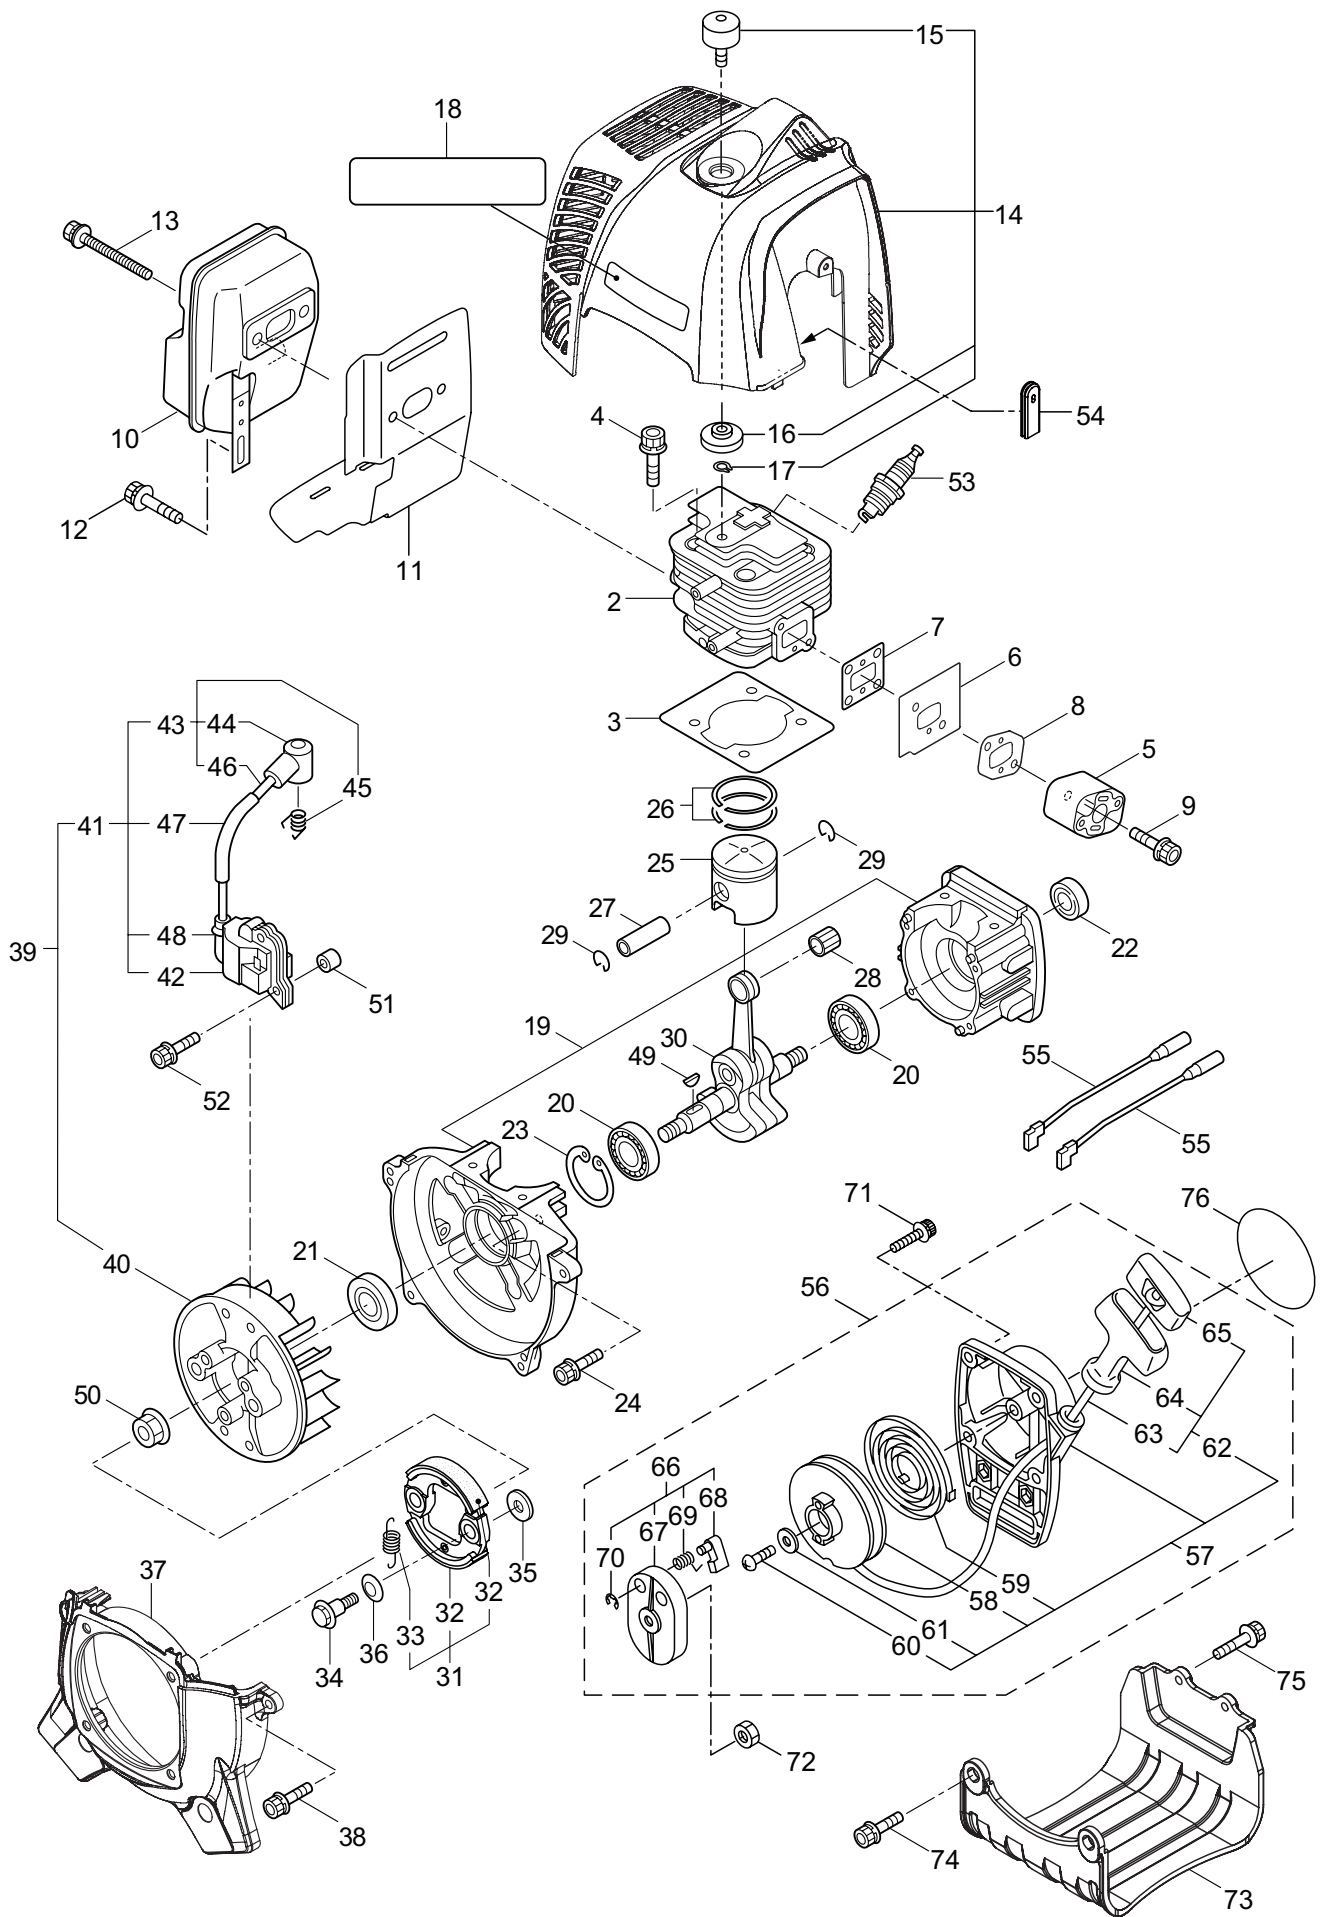

BC420H
3. ENGINE

Ref. No.	Part No.	Part Name	Q'ty	Remarks
3-1	875500	Engine	1	AE420THT/11
3-2	262544	Cylinder	1	New gasket required
3-3	262546	Gasket	1	
3-4	261246	Cap Screw	4	M5x25
3-5	262548	Insulator	1	New gasket required
3-6	277806	Divider	1	
3-7	262790	Gasket	1	
3-8	277807	Gasket	1	
3-9	265924	Cap Screw	2	M5x25
3-10	276379	Muffler Comp	1	
3-11	276378	Gasket	1	
3-12	261607	Cap Screw	1	M5x16
3-13	262687	Cap Screw	2	M6x65
3-14	276600	Top Cover Ass'y	1	Incl.15-17
3-15	285843	Knob	1	
3-16	262689	Spacer	1	
3-17	262690	Snap Ring	1	#6
3-18	563701	Label	1	
3-19	262558	Crankcase	1	
3-20	262658	Bearing	2	#6202C3
3-21	262660	Oil Seal	1	TC15357
3-22	262565	Oil Seal	1	ISCD15257
3-23	563066	Snap Ring	1	#35
3-24	261999	Cap Screw	4	M5x40
3-25	281299	Piston	1	
3-26	262476	Piston Ring	2	(2)Required
3-27	262749	Piston Pin	1	
3-28	262659	Bearing,Needle	1	KTV111414EG01B2
3-29	262479	Clip,Piston Pin	2	
3-30	280534	Crankshaft/Conn.Rod Ass'y	1	
3-31	247529	Clutch Ass'y	1	Incl.32,33
3-32	247463	Clutch Shoe	2	
3-33	246718	Spring, Clutch	1	
3-34	246377	Clutch Bolt	2	M8x1.25
3-35	262683	Washer	2	8x22xt1.2
3-36	262682	Wave Washer	2	
3-37	275230	Fan Cover	1	
3-38	261250	Cap Screw	2	M5x20
3-39	563448	Magneto Ass'y	1	Incl.40-48
3-40	264673	Rotor/Fan	1	
3-41	267579	Ignition Coil Ass'y	1	Incl.42-48
3-42	267572	Coil	1	
3-43	267584	Spark Plug Wire Ass'y	1	Incl.44-46
3-44	261074	Plug Boot	1	
3-45	261075	Connector	1