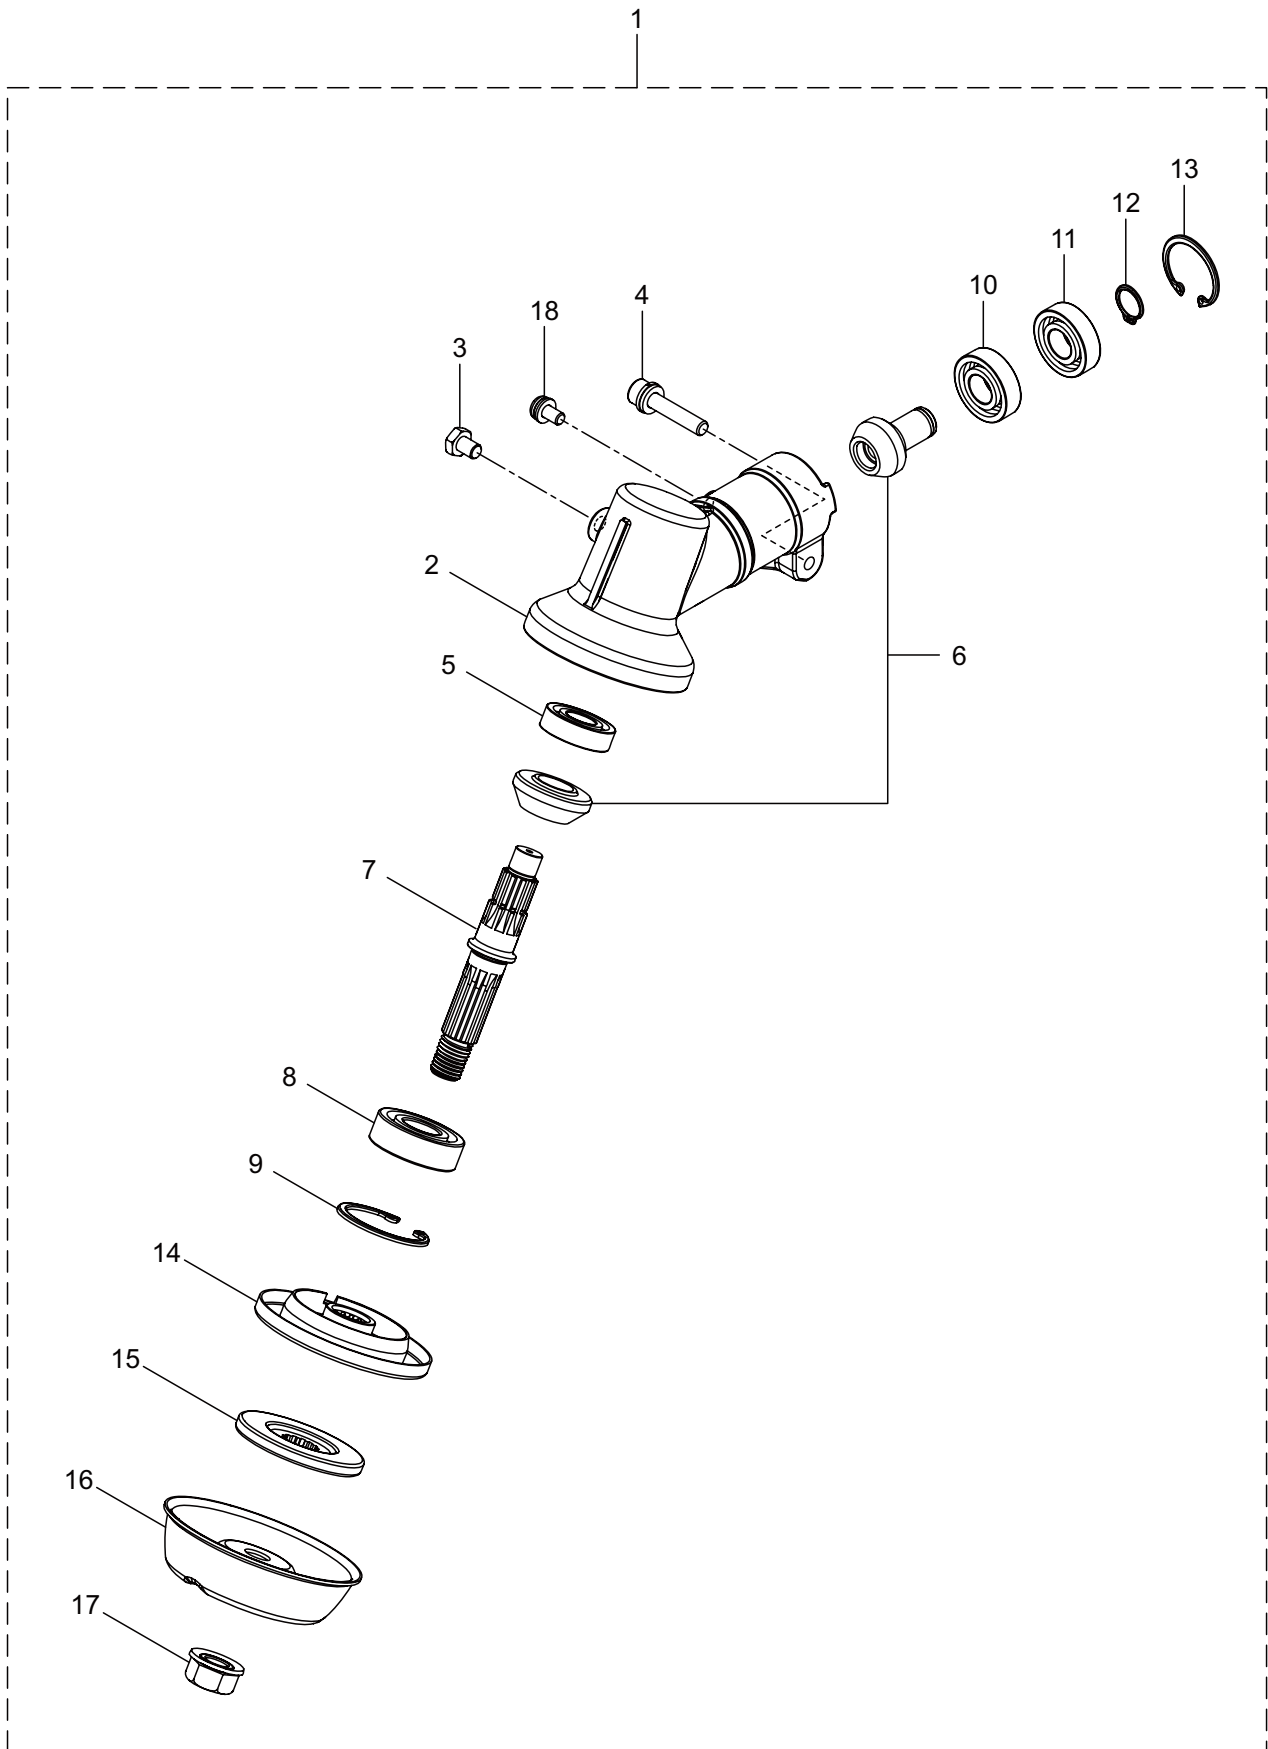

BC420H
2. GEARCASE

Ref. No.	Part No.	Part Name	Q'ty	Remarks
2-1	560502	Gearcase Ass'y	1	Incl.2-18
2-2	560503	Gearcase	1	
2-3	560504	Bolt	1	M6x8
2-4	560487	Cap Screw	1	M6x30
2-5	019585	Bearing	1	#6001
2-6	560514	Gear Set	1	
2-7	560506	Blade Shaft	1	
2-8	222442	Bearing	1	#6202 2RS
2-9	012380	Snap Ring	1	#35
2-10	019585	Bearing	1	#6001
2-11	058995	Bearing	1	#6001Z
2-12	055186	Snap Ring	1	#12
2-13	055185	Snap Ring	1	H28
2-14	560508	Bracket A Ass'y	1	
2-15	560511	Bracket B	1	
2-16	560512	Stabilizer	1	
2-17	232920	Nut	1	M10x1.25
2-18	560486	Screw	1	M5x10