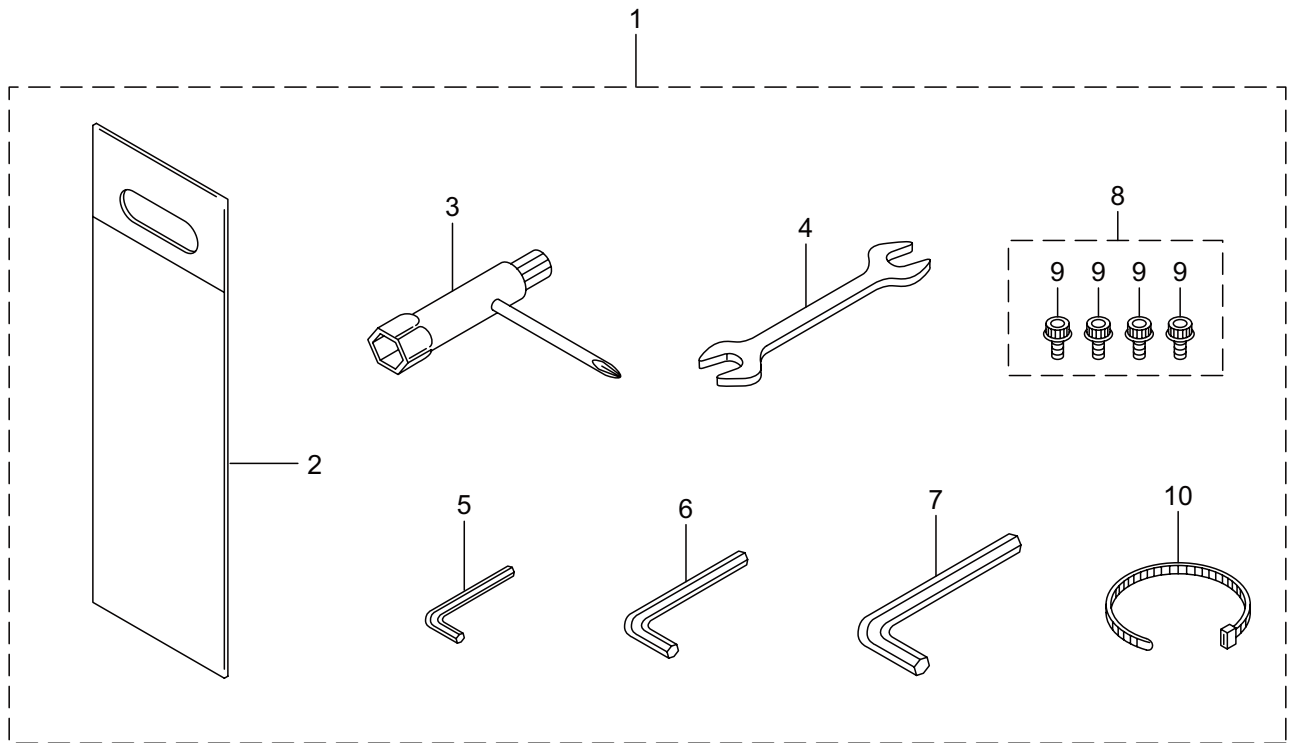

BC420H
5. ACCESSORIES

Ref. No.	Part No.	Part Name	Q'ty	Remarks
5-1	560534	Tool Set	1	Incl.2-10
5-2	560535	Tool Bag	1	
5-3	560536	Box Spanner	1	17X19X(+)
5-4	560537	Double-ended Wrench	1	8x10
5-5	560538	Wrench	1	3mm
5-6	560539	Wrench	1	4mm
5-7	560540	Wrench	1	5mm
5-8	560541	Bolt Set	1	Incl.9
5-9	560542	Cap Screw	4	M6x20
5-10	560543	Band	2	8x133L
5-11	560858	Instruction Manual	1	BC360HT/36/42HE