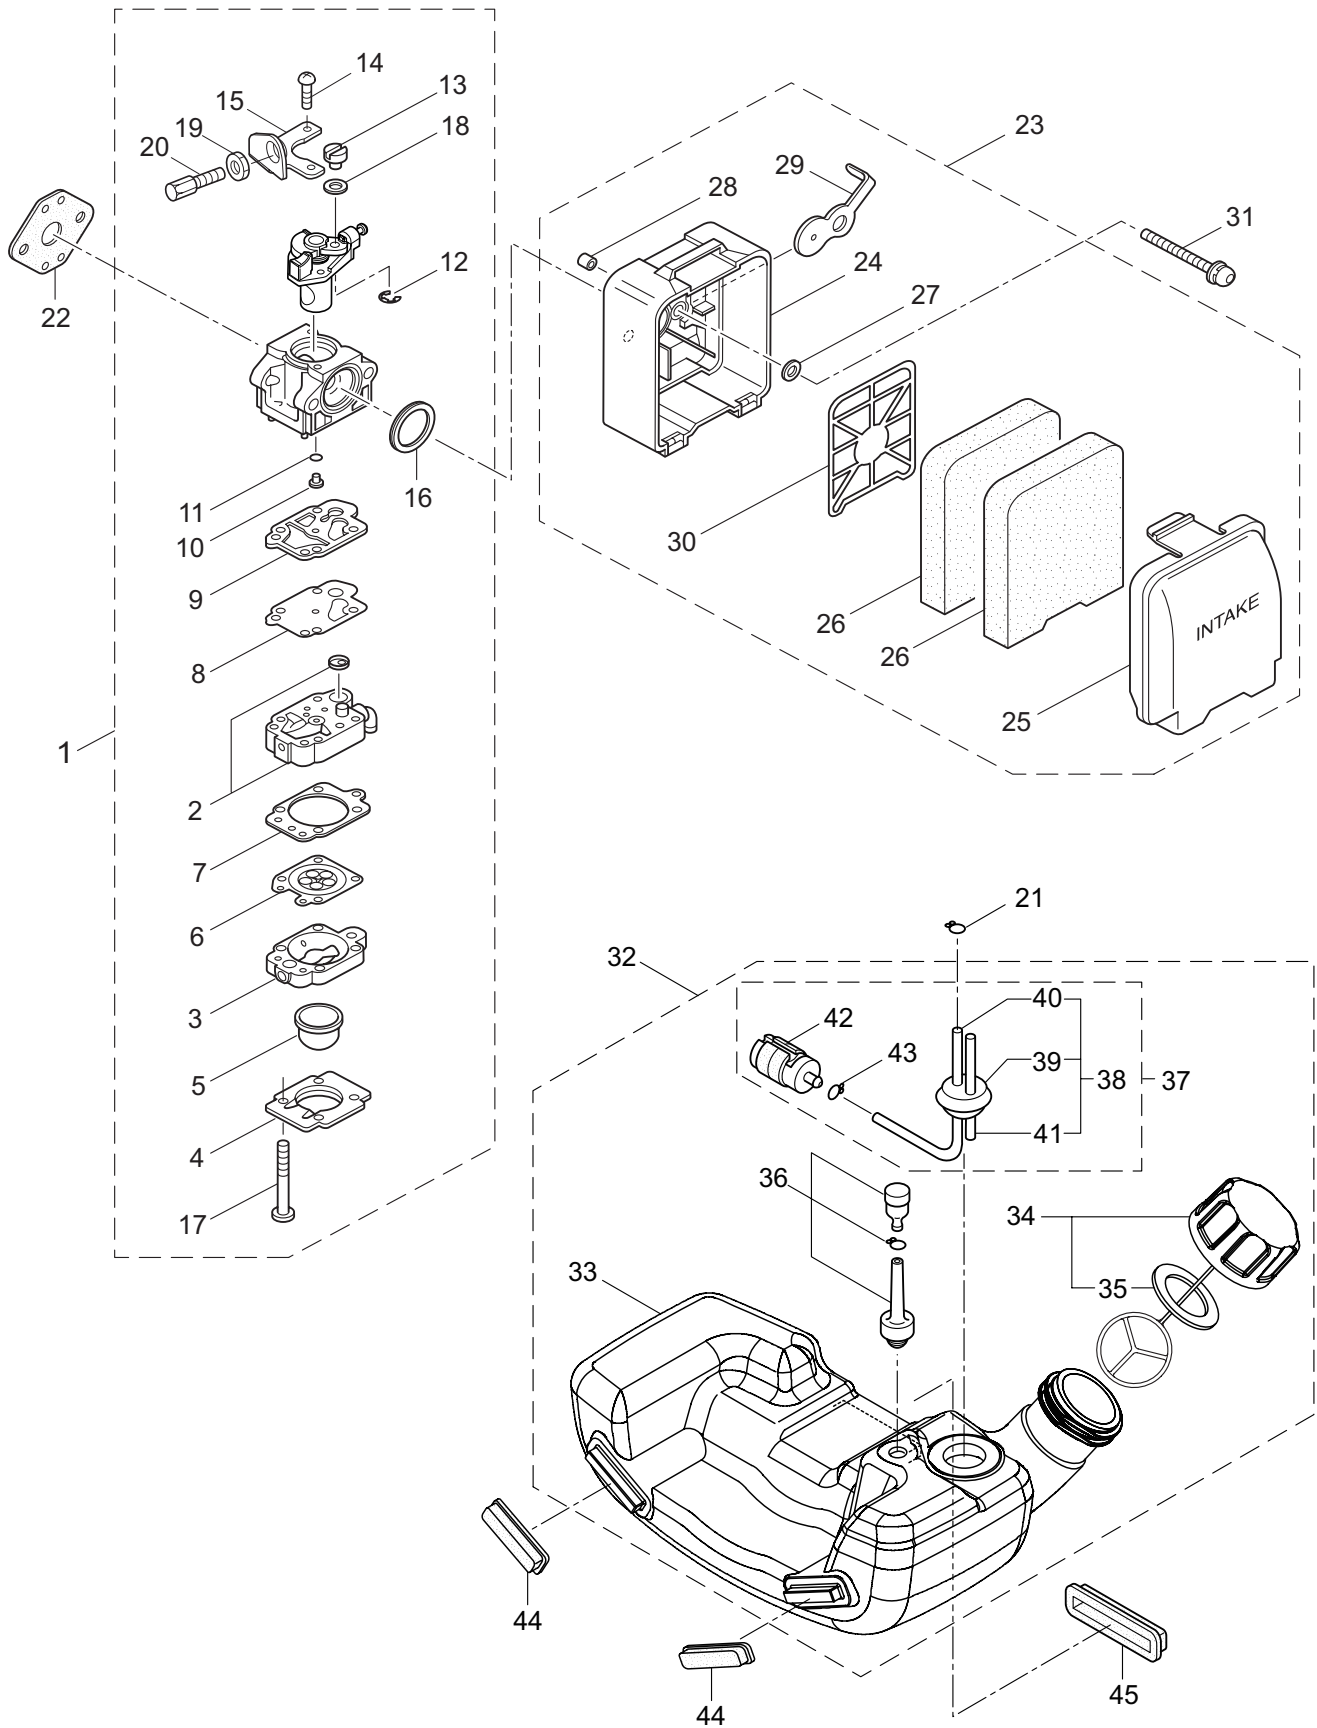

BC420H

4. CARBURETOR, FUEL TANK

Ref. No.	Part No.	Part Name	Q'ty	Remarks
4-1	280319	Carburetor Ass'y	1	Incl.2-20 New gasket required
4-2	263739	Pump Body	1	
4-3	262991	Purge Body	1	
4-4	262992	Cover Plate	1	
4-5	261874	Primer Bulb	1	
4-6	261873	Diaphragm,Metering	1	#48
4-7	262993	Gasket	1	
4-8	262994	Diaphragm,Fuel Pump	1	
4-9	282576	Gasket	1	
4-10	263967	Main Jet	1	
4-11	261871	O-Ring	1	
4-12	261876	E-Ring	1	
4-13	261658	Swivel	1	
4-14	261875	Screw	2	
4-15	264677	Bracket	1	
4-16	261657	Packing	1	M6
4-17	262996	Screw	4	
4-18	264678	Washer	1	
4-19	261878	Nut	1	
4-20	263994	Adapter	1	
4-21	563014	Clip	1	Incl.24-30
4-22	262587	Gasket	1	
4-23	263520	Air Filter Ass'y	1	
4-24	263723	Housing	1	
4-25	263713	Air Filter Cover	1	
4-26	263714	Foam Element	2	
4-27	263000	Washer	1	
4-28	263715	Sleeve	2	
4-29	263007	Choke Valve	1	
4-30	263717	Screen	1	
4-31	261814	Cap Screw	2	M5x50
4-32	563455	Fuel Tank Ass'y	1	Incl.33-43
4-33	277831	Fuel Tank	1	
4-34	275306	Fuel Tank Cap Ass'y	1	Incl.35
4-35	274875	Gasket	1	
4-36	289352	Breather Ass'y	1	Incl.38-43 Incl.39-41
4-37	563236	Fuel Pipe Pick-up Ass'y	1	
4-38	563237	Fuel Pipe Ass'y	1	
4-39	288192	Grommet	1	
4-40	262649	Fuel Pipe	1	
4-41	288194	Return Pipe	1	3x6x85
4-42	247107	Filter Ass'y	1	
4-43	563014	Clip	1	
4-44	261119	Pad	2	
4-45	262697	Pad	1