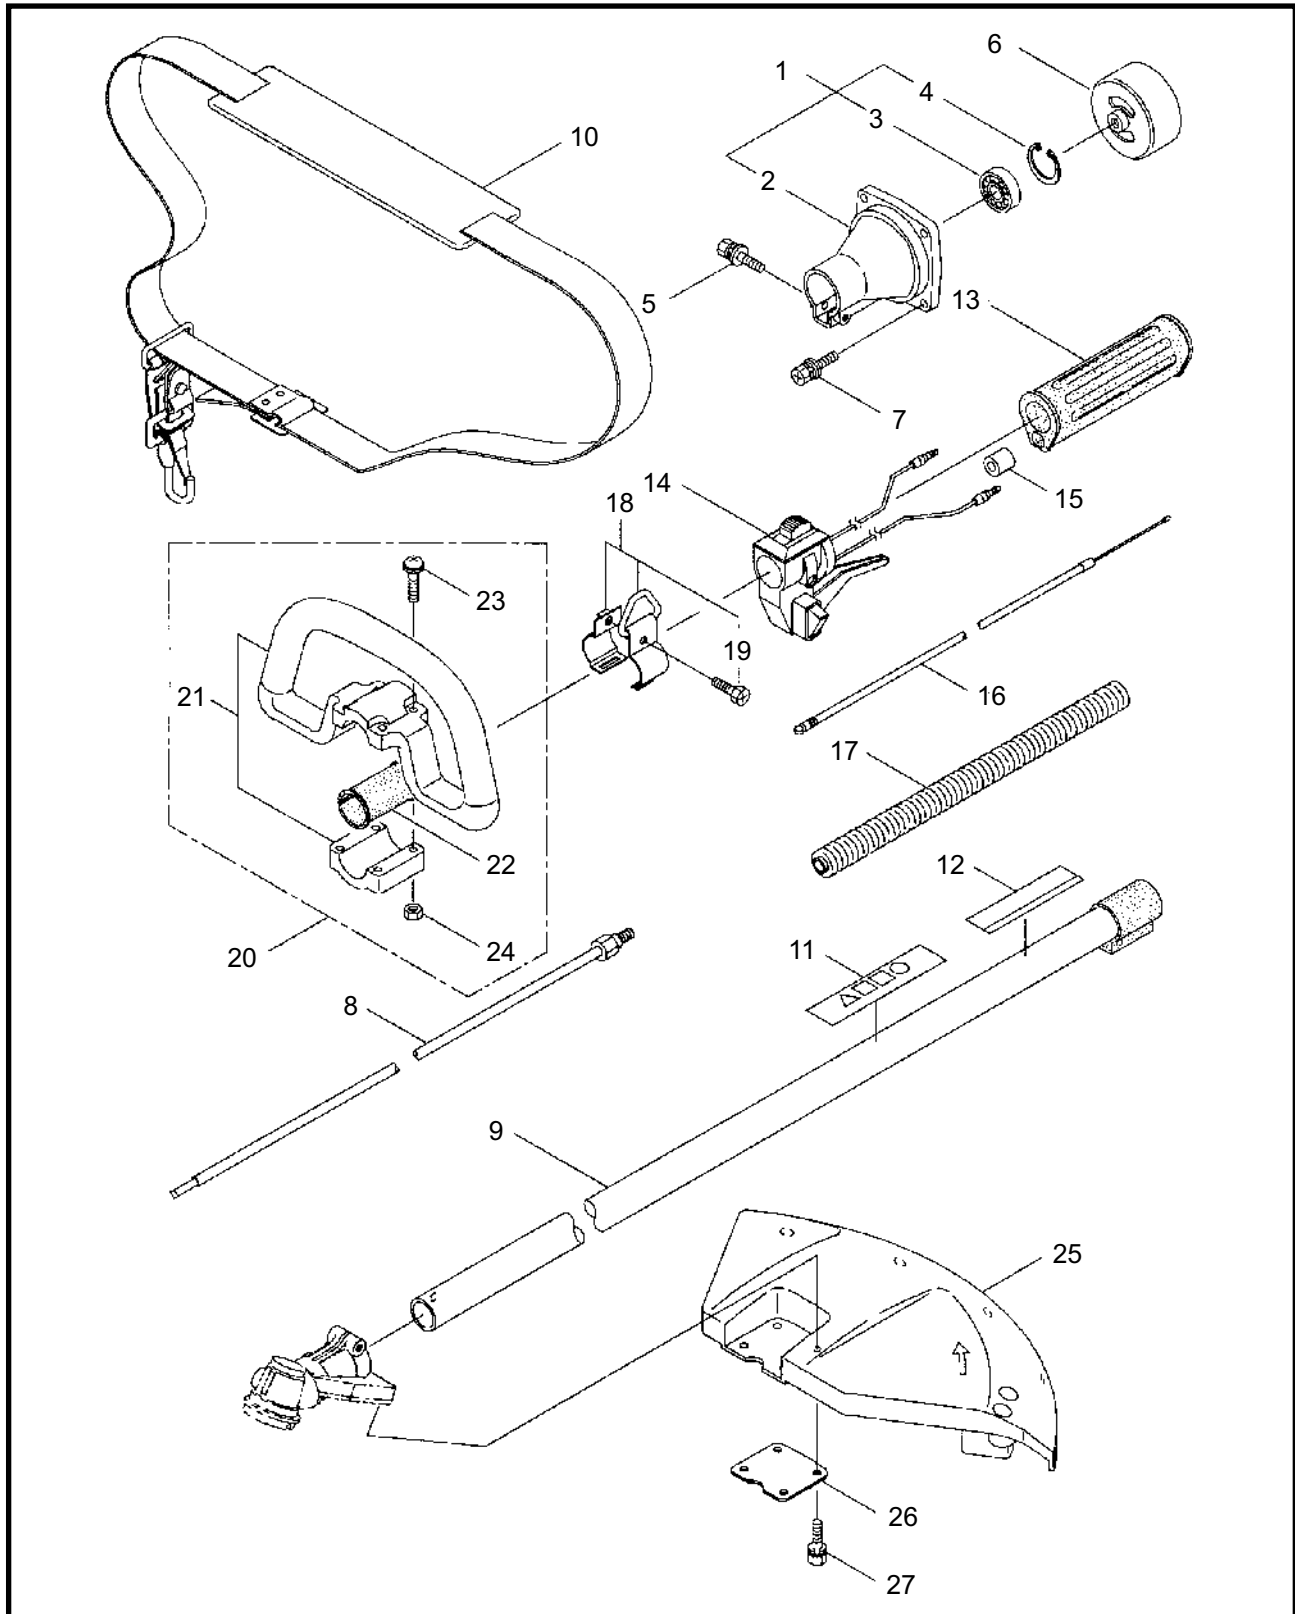

MAIN BODY

REF #	PART #	DESCRIPTION	Q'TY.	NOTES
1	221473	Clutch Case Ass'y	1	Incl. 2-4
2	221474	Clutch Case	1	
3	016405	Bearing	1	#6200ZZ
4	013825	Snap Ring	1	
5	096042	Bolt	1	M5x30
6	054677	Clutch Drum	1	
7	817002	Bolt	4	M5x20
8	221524	Driveshaft Ass'y	1	
9	225968	Driveshaft Tube	1	
10	220533	Hanging Strap Ass'y	1	
11	213750	Label	1	Caution
12	225245	Label	1	BC2259
13	215532	Shaft Grip	1	
14	221465	Throttle Trigger	1	
15	214083	Outer Guide	1	
16	223051	Throttle Cable	1	300L
17	223052	Plastic Tube	1	
18	054691	Hanging Bracket Ass'y	1	Incl. 19
19	089738	Bolt	1	M5x15
20	214224	Loop Handle Ass'y	1	Incl. 21-24
21	214982	Loop Handle	1	
22	213171	Packing	1	
23	222142	Screw	4	M5x28
24	081027	Nut	4	M5
25	223233	Safety Cover	1	
26	222899	Plate	1	
27	092579	Bolt	4	M5x12

4 ILLUSTRATED PARTS LIST
BC2259H

MAIN BODY

REF #	PART #	DESCRIPTION	Q'TY.	NOTES
1	221473	Clutch Case Ass'y	1	Incl. 2-4
2	221474	Clutch Case	1	
3	016405	Bearing	1	#6200ZZ
4	013825	Snap Ring	1	
5	096042	Bolt	1	M5x30
6	054677	Clutch Drum	2	
7	817002	Bolt	4	M5x20
8	221524	Driveshaft Ass'y	1	
9	224123	Driveshaft Tube	1	
10	210463	Hanging Strap Ass'y	1	
11	213750	Label	1	Caution
12	225253	Label	1	BC2259H
13	215532	Shaft Grip	1	
14	054691	Hanging Bracket Ass'y	1	Incl. 15
15	089738	Bolt	1	M5x15
16	215418	Bracket Ass'y	1	Incl. 17
17	092561	Bolt	6	M5x25
18	225225	Handle (A) Ass'y	1	Incl. 19,20
19	219362	Handle (A)	1	
20	218467	Handle Grip	1	
21	225227	Handle (B) Ass'y	1	incl. 22,23
22	219363	Handle (B)	1	
23	218468	Handle Grip	1	
24	225300	Throttle Trigger	1	
25	223233	Safety Cover	1	
26	222899	Plate	1	
27	092579	Bolt	4	M5x12