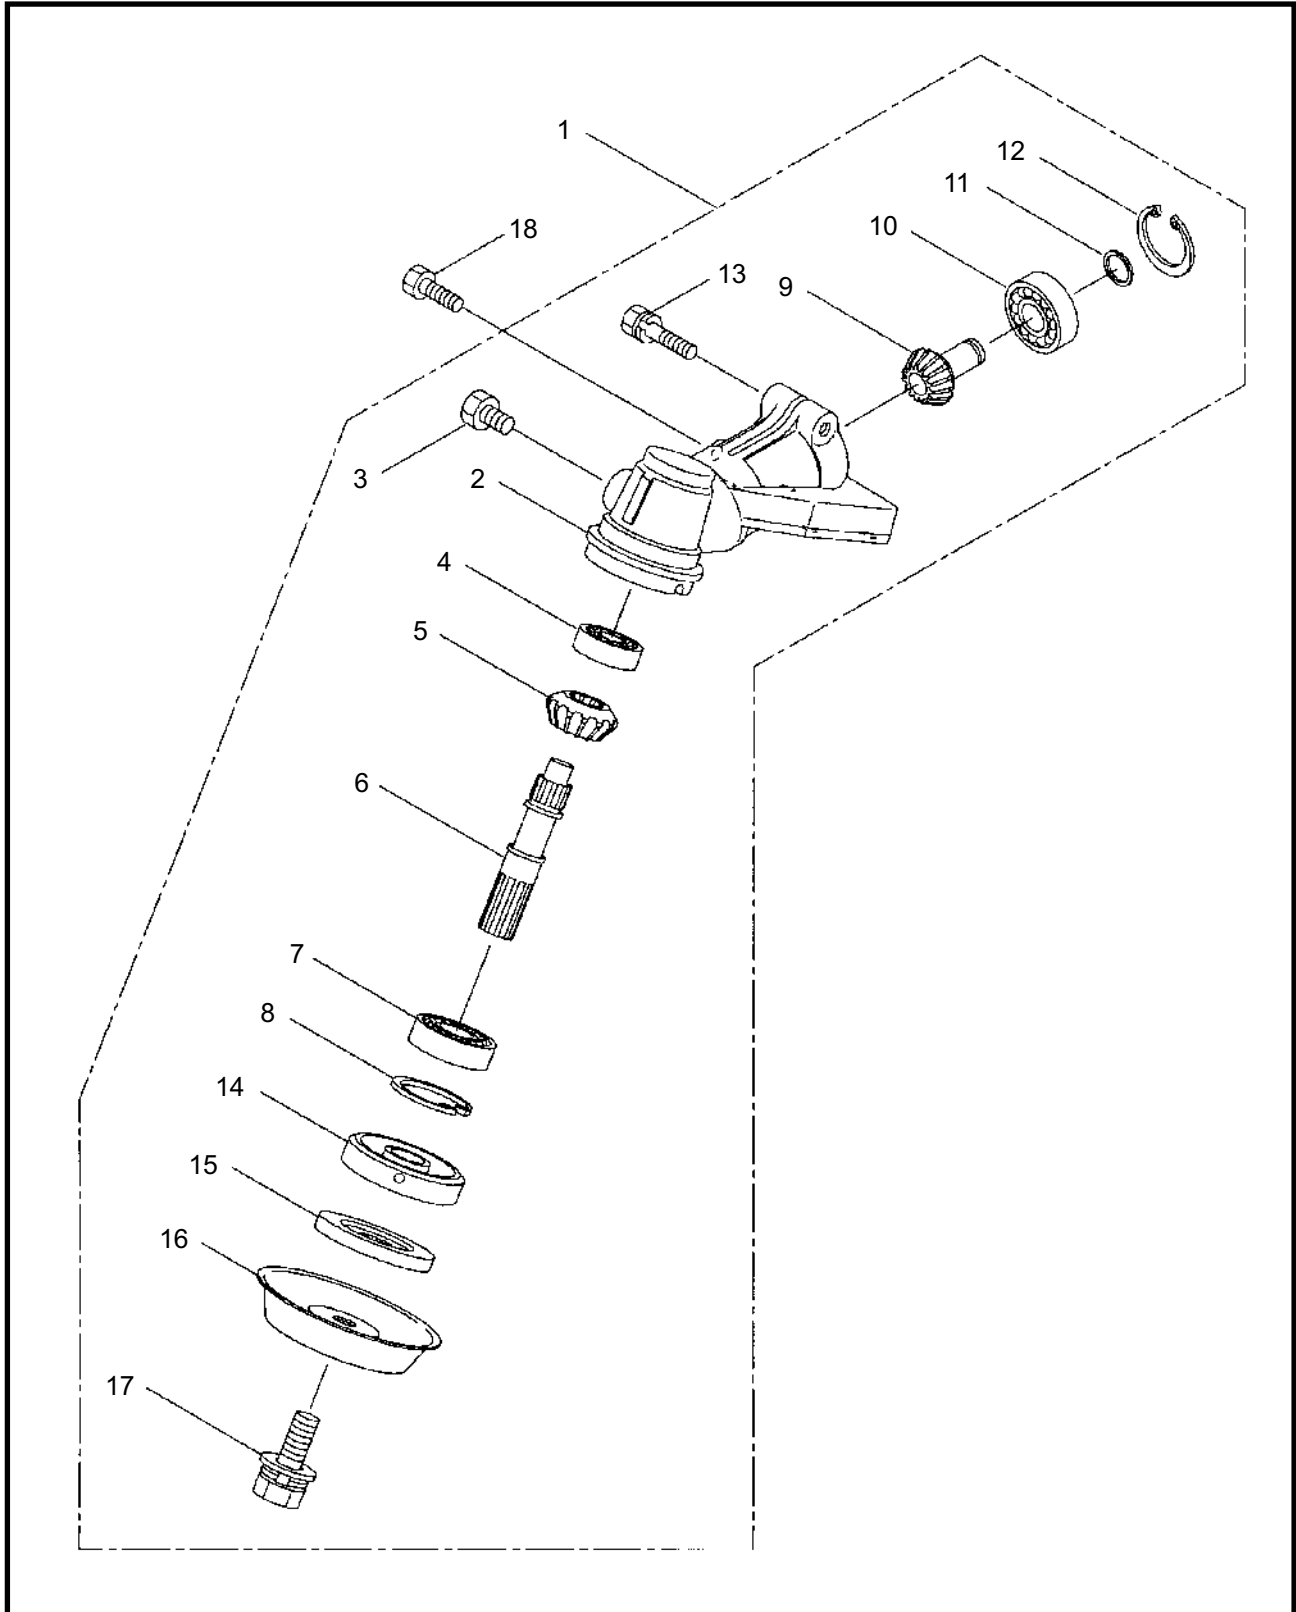

6 ILLUSTRATED PARTS LIST
BC2259/BC2259H

GEAR CASE

REF #	PART #	DESCRIPTION	Q'TY.	NOTES
1	223266	Gearcase Ass'y	1	Incl. 2-17
2	222888	Gearcase	1	
3	089884	Bolt	1	M8x10
4	219205	Bearing	1	#626
5	222121	Gear	1	
6	219430	Blade Shaft	1	
7	212999	Bearing	1	#6001 2RK
8	055185	Snap Ring	1	
9	222122	Pinion Gear	1	
10	217042	Bearing	1	#609Z
11	140269	Snap Ring	1	
12	140270	Snap Ring	1	
13	092561	Bolt	1	M5x25
14	212986	Boss Adapter	1	
15	140275	Clamping Washer	1	
16	215547	Stabilizer	1	
17	215610	Bolt	1	M8x22, Counterclockwise
18	089737	Bolt	1	M5x12