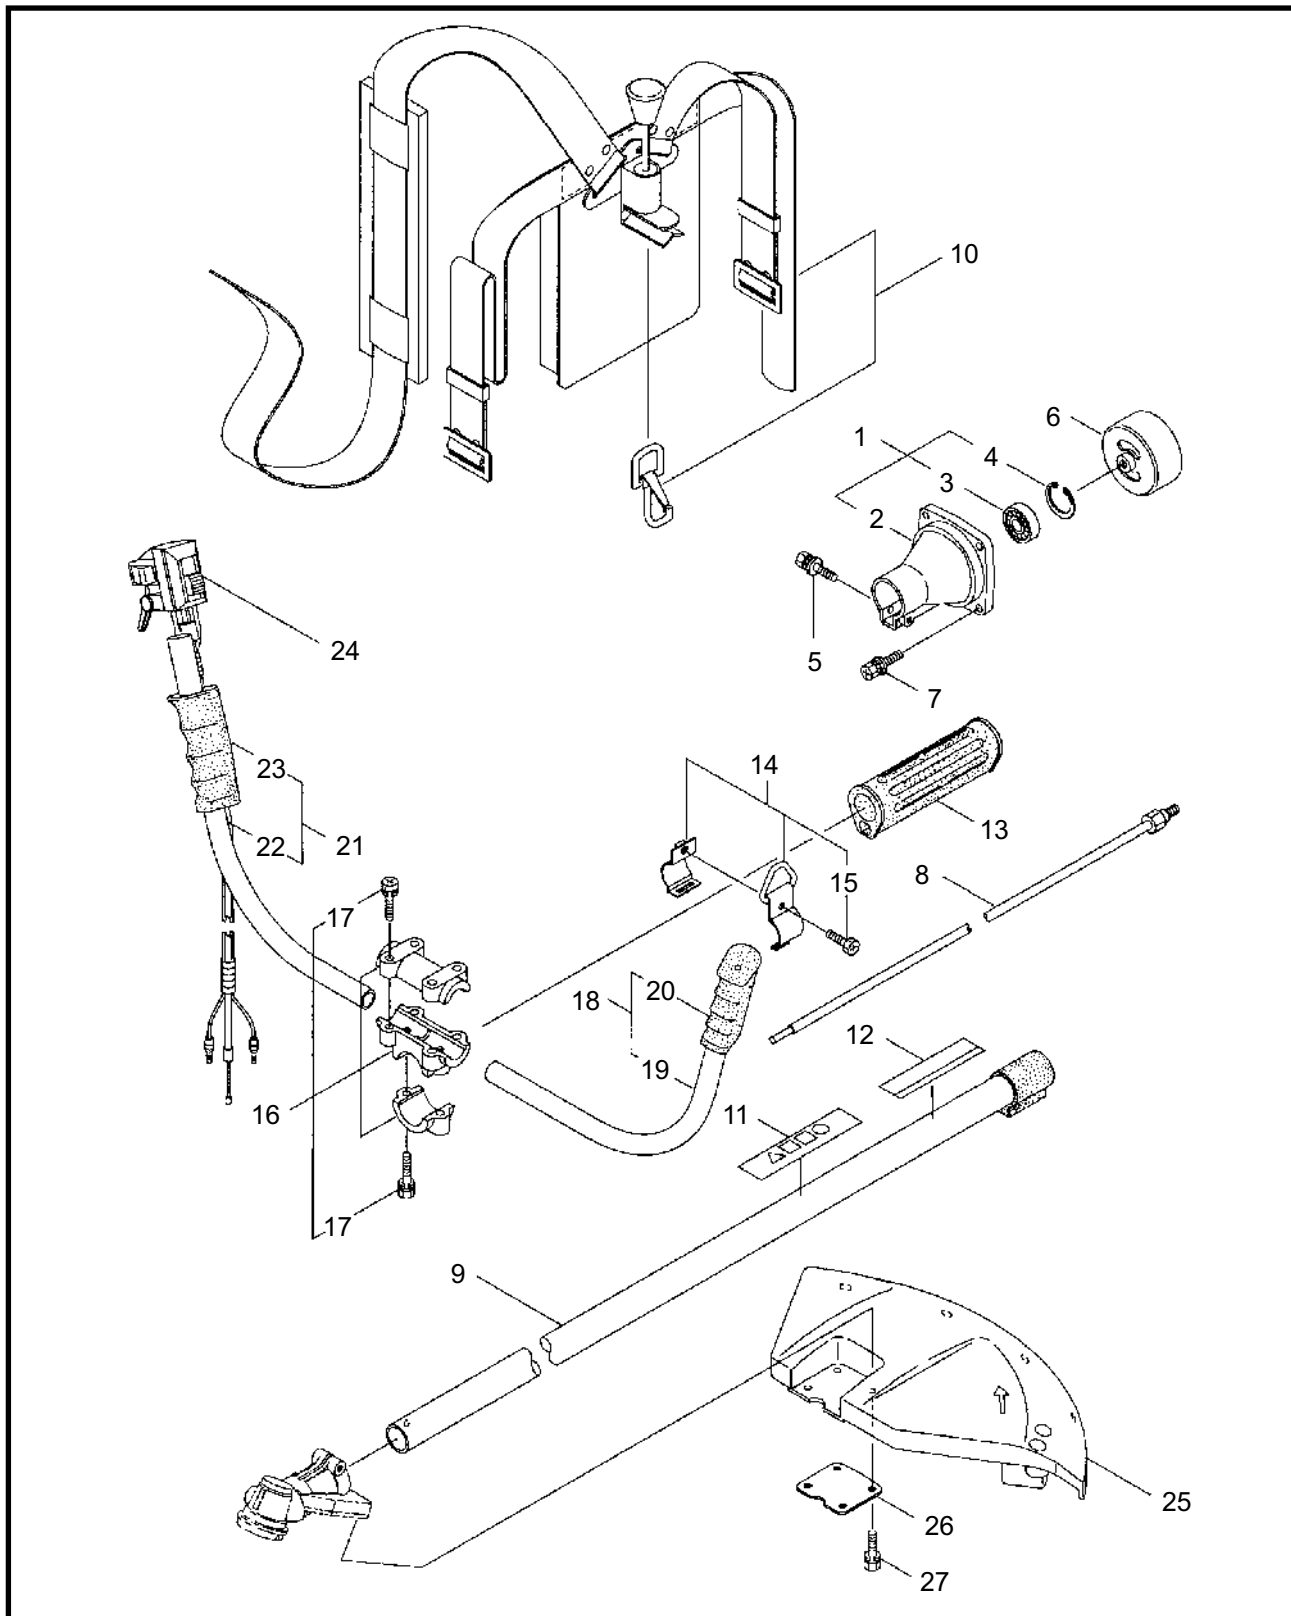

MAIN BODY

REF #	PART #	DESCRIPTION	Q'TY.	NOTES
1	221473	Clutch Case Ass'y	1	Incl. 2-4
2	221474	Clutch Case	1	
3	016405	Bearing	1	#6200ZZ
4	013825	Snap Ring	1	
5	096042	Bolt	1	M5x30
6	054677	Clutch Drum	1	
7	817002	Bolt	4	M5x20
8	221524	Driveshaft Ass'y	1	
9	225968	Driveshaft Tube	1	
10	220533	Hanging Strap Ass'y	1	
11	213750	Label	1	Caution
12	225245	Label	1	BC2259
13	215532	Shaft Grip	1	
14	221465	Throttle Trigger	1	
15	214083	Outer Guide	1	
16	223051	Throttle Cable	1	300L
17	223052	Plastic Tube	1	
18	054691	Hanging Bracket Ass'y	1	Incl. 19
19	089738	Bolt	1	M5x15
20	214224	Loop Handle Ass'y	1	Incl. 21-24
21	214982	Loop Handle	1	
22	213171	Packing	1	
23	222142	Screw	4	M5x28
24	081027	Nut	4	M5
25	223233	Safety Cover	1	
26	222899	Plate	1	
27	092579	Bolt	4	M5x12

4 ILLUSTRATED PARTS LIST
BC2259H

MAIN BODY

REF #	PART #	DESCRIPTION	Q'TY.	NOTES
1	221473	Clutch Case Ass'y	1	Incl. 2-4
2	221474	Clutch Case	1	
3	016405	Bearing	1	#6200ZZ
4	013825	Snap Ring	1	
5	096042	Bolt	1	M5x30
6	054677	Clutch Drum	2	
7	817002	Bolt	4	M5x20
8	221524	Driveshaft Ass'y	1	
9	224123	Driveshaft Tube	1	
10	210463	Hanging Strap Ass'y	1	
11	213750	Label	1	Caution
12	225253	Label	1	BC2259H
13	215532	Shaft Grip	1	
14	054691	Hanging Bracket Ass'y	1	Incl. 15
15	089738	Bolt	1	M5x15
16	215418	Bracket Ass'y	1	Incl. 17
17	092561	Bolt	6	M5x25
18	225225	Handle (A) Ass'y	1	Incl. 19,20
19	219362	Handle (A)	1	
20	218467	Handle Grip	1	
21	225227	Handle (B) Ass'y	1	incl. 22,23
22	219363	Handle (B)	1	
23	218468	Handle Grip	1	
24	225300	Throttle Trigger	1	
25	223233	Safety Cover	1	
26	222899	Plate	1	
27	092579	Bolt	4	M5x12