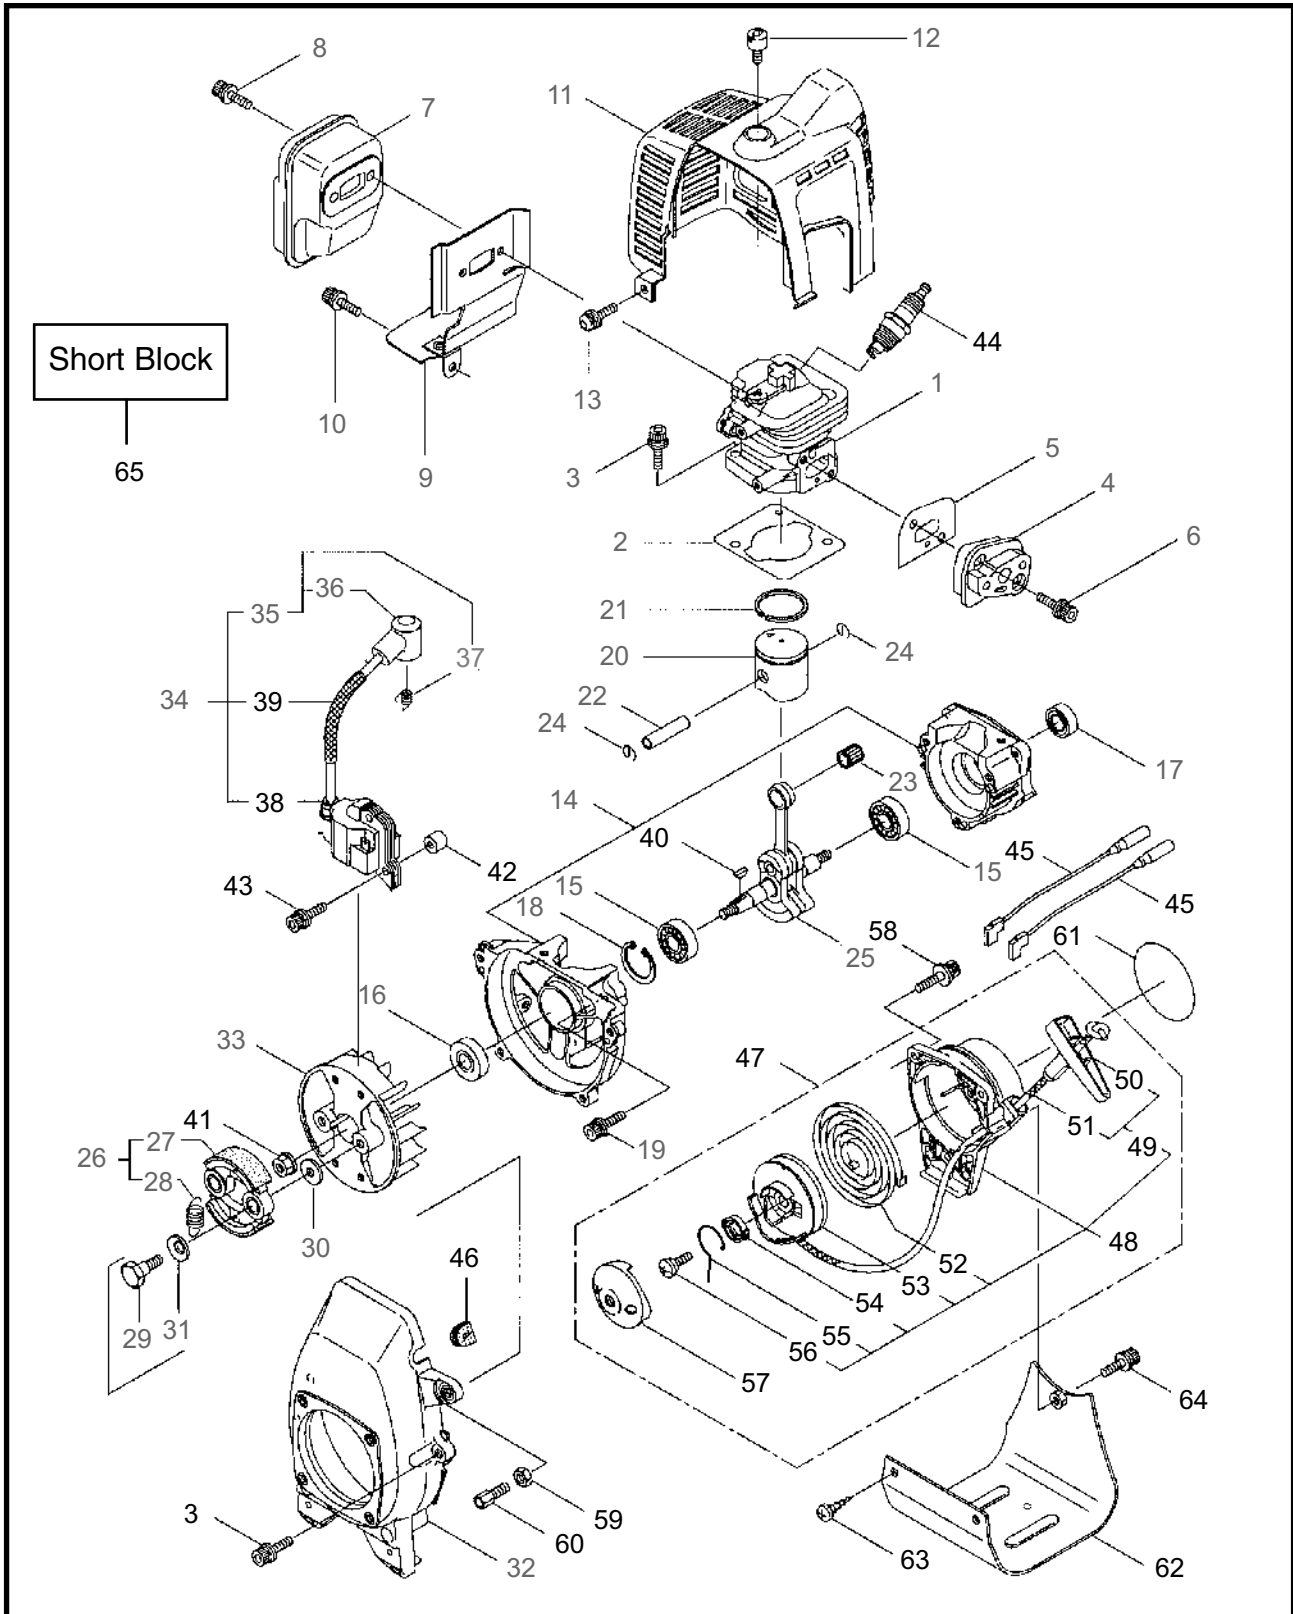

ENGINE

REF #	PART #	DESCRIPTION	Q'TY.	NOTES
38	261072	Cap	1	
39	269418	Insulator	1	
40	261076	Woodruff Key	1	
41	261417	Nut, Rotor	1	M8
42	261078	Spacer	2	
43	261256	Cap Screw	2	M4x25
44	261200	Spark Plug	1	NGK BPM6Y
45	267093	Wire, Lead	2	
46	261202	Grommet	1	
47	267096	Recoil Starter Ass'y	1	Incl. 50-57
48	267097	Recoil Ass'y	1	Incl. 50-57
49	267217	Rope Ass'y	1	Incl. 50,51
50	267219	Starter Grip	1	
51	267218	Starter Rope	1	
52	267214	Spiral Spring	1	
53	267212	Pulley	1	
54	267215	Collar	1	
55	267216	Swing Arm	1	
56	267213	Screw	1	
57	267098	Starter Pulley	1	
58	265726	Cap Screw	3	M4x16
59	261878	Nut	1	
60	265409	Adapter	1	
61	265728	Label	1	
62	268107	Stand	1	
63	268109	Screw	2	
64	265724	Cap Screw	1	M4x25
65	850879	Short Block