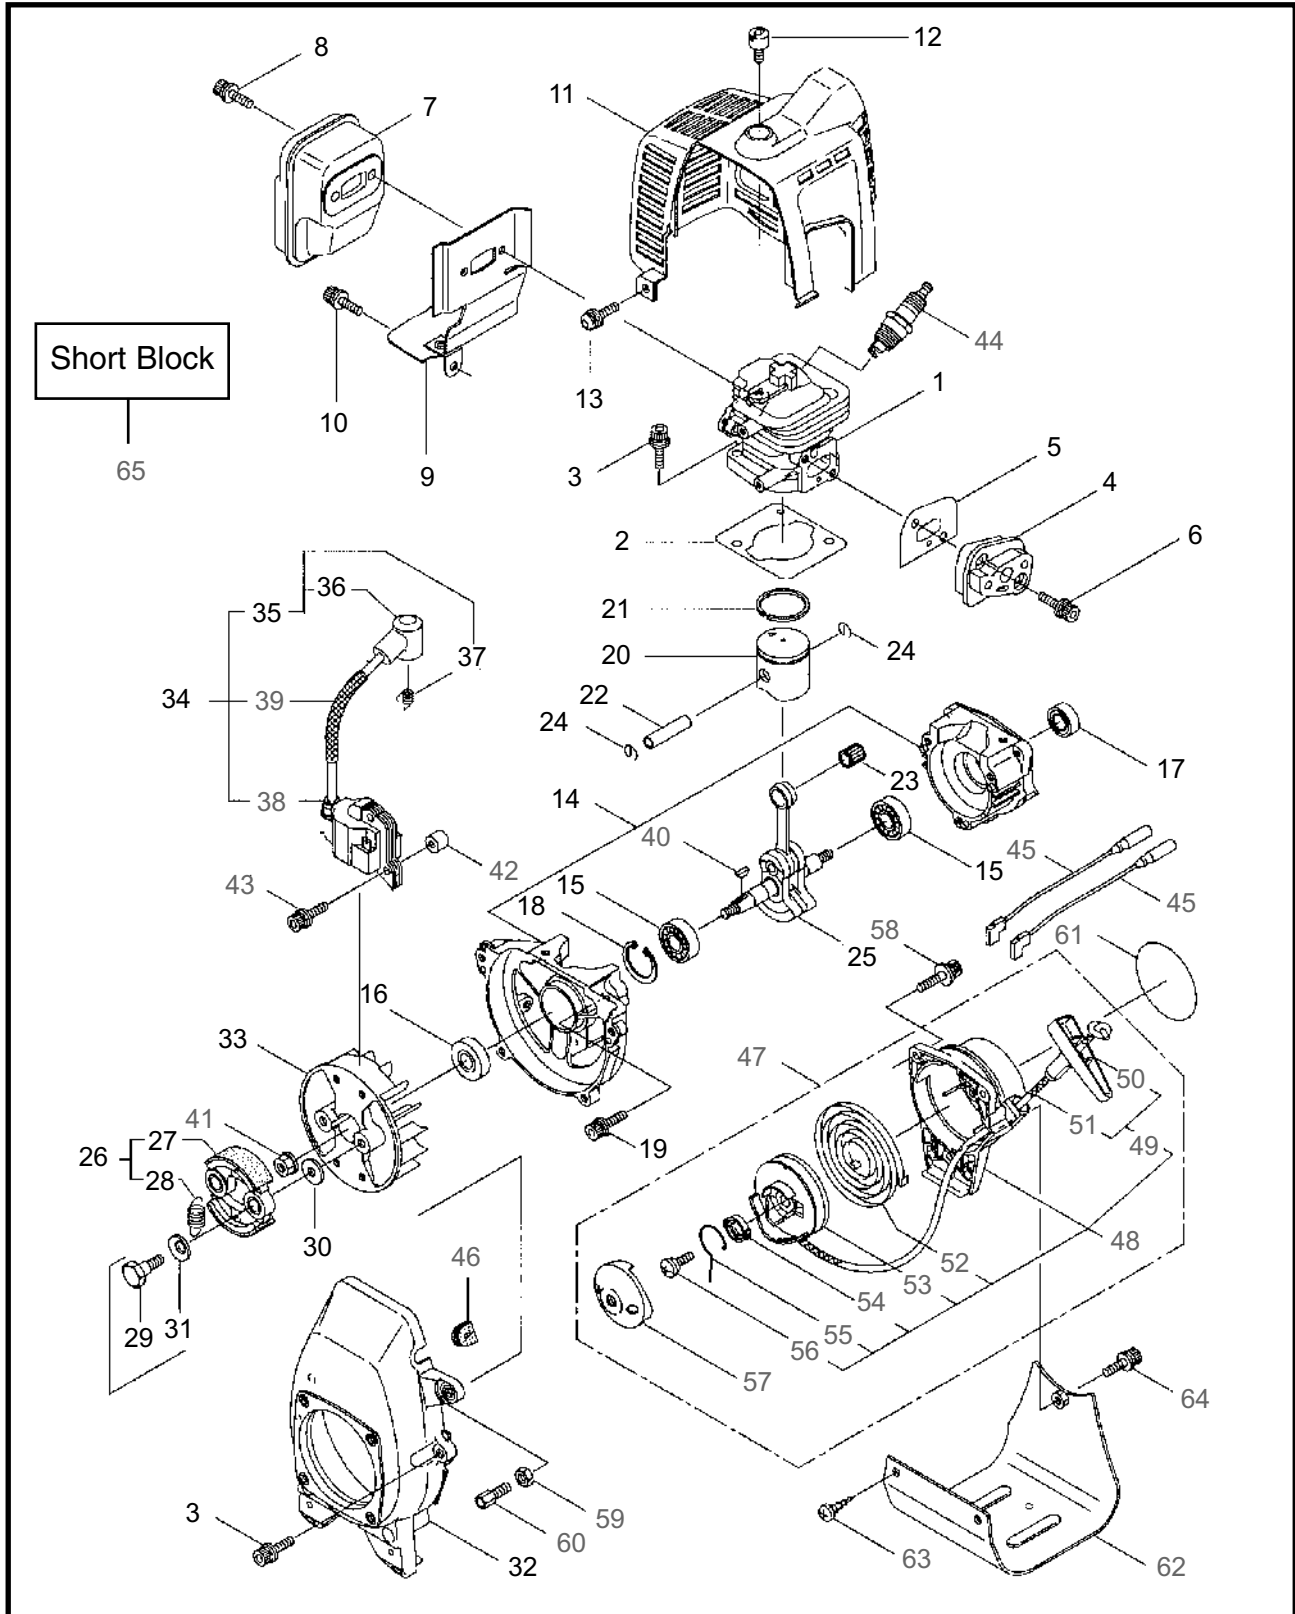

ENGINE

REF #	PART #	DESCRIPTION	Q'TY.	NOTES
1	266249	Cylinder	1	New gasket required
2	267178	Gasket	1	
3	261250	Cap Screw	6	M5x20
4	265802	Insulator	1	New gasket required
5	267049	Gasket	1	
6	265924	Cap Screw	2	M5x25
7	267466	Muffler Comp.	1	
8	266264	Cap Screw	2	M5x50
9	267189	Gasket Comp.	1	
10	261607	Cap Screw	1	M5x16
11	267060	Top Cover Ass'y	1	
12	265742	Knob	1	
13	267177	Screw	1	M5x16
14	267063	Crankcase	1	
15	261491	Bearing	2	#6001C3
16	262198	Oil Seal	1	
17	261386	Oil Seal	1	
18	055185	Snap Ring	1	
19	261612	Cap Screw	3	M5x30
20	263569	Piston	1	
21	264891	Piston Ring	1	
22	261036	Piston Pin	1	
23	263957	Bearing, Needle	1	
24	261576	Clip, Piston	2	
25	267193	Crankshaft / Conn. Rod Ass'y	1	
26	268439	Clutch Ass'y	1	Incl. 27-31
27	264026	Clutch Shoe	2	(2) Required
28	264028	Spring, Clutch	1	
29	264505	Bolt	2	
30	261189	Washer	2	
31	261777	Wave Washer	2	
32	267080	Fan Cover	1	
33	268954	Rotor/Fan	1	
34	267173	Ignition Coil Ass'y	1	Incl. 35-39
35	267403	Spark Plug Wire Ass'y	1	Incl. 36,37
36	261074	Plug Boot	1	
37	261075	Connector	1