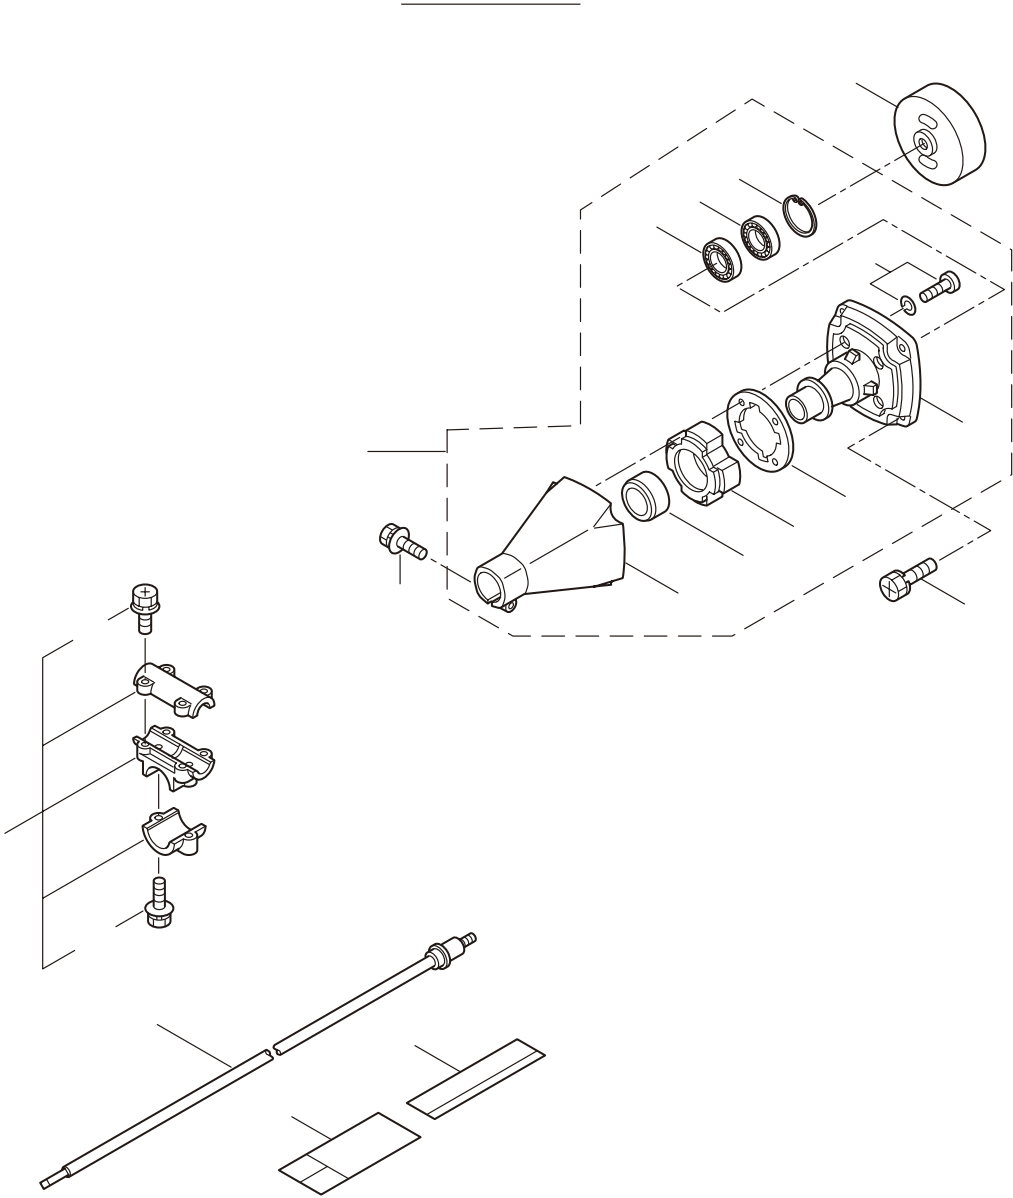

PARTS LIST

BCF420H

MIC

CONTENTS

1. MAIN BODY	1 ~ 2
2. GEARCASE	3 ~ 4
3. ENGINE	5 ~ 8
4. CARBURETOR, FUEL TANK	9 ~ 12

2007. 12.

P/N 522514

1. BCF420H
MAIN BODY

Ref. No.	Part No.	Part Name	Q'ty	Remarks
1-1	347644	BCF420H	1	
1-2	228329	Clutch Case Ass'y	1	Incl.3-10
1-3	227729	Bearing Case	1	
1-4	140474	Bearing	2	#620ZZ
1-5	012380	Snap Ring	1	#35
1-6	217045	Buffer (A)	1	
1-7	217046	Buffer (B)	1	
1-8	217047	Washer	1	
1-9	092033	Screw	4	M5x15
1-10	227728	Driveshaft Tube Adapter	1	
1-11	092556	Bolt	1	M6x30
1-12	211203	Clutch Drum	1	
1-13	217897	Driveshaft Ass'y	1	
1-14	218323	Driveshaft Tube Ass'y	1	Incl.15-21
1-15	218335	Driveshaft Tube	1	
1-16	089580	Screw	2	M3.5x6
1-17	218324	Driveshaft Tube (B)	1	
1-18	059257	Pipe Base	1	
1-19	218325	Sleeve	1	
1-20	218237	Stopper	1	
1-21	092558	Bolt	1	M6x15
1-22	219873	Safety Cover Ass'y	1	Incl.23-25
1-23	219874	Bracket	1	
1-24	210313	Threaded Bracket	1	
1-25	092555	Bolt	2	M6x30
1-26	220007	Hanging Bracket Ass'y	1	Incl.27
1-27	089743	Bolt	1	M6x15
1-28	217638	Bracket Ass'y	1	Incl.29,30
1-29	092554	Bolt	4	M6x25
1-30	092556	Bolt	2	M6x30
1-31	218304	Label	1	BCF420H
1-32	213750	Label	1	Caution
1-33	092552	Bolt	4	M6x20
1-34	219156	Handle Ass'y-Left	1	Incl.35,36
1-35	219157	Handle	1	
1-36	217904	Handle Grip	1	
1-37	219159	Handle Ass'y-Right	1	Incl.38,39
1-38	219160	Handle	1	
1-39	217907	Handle Grip	1	
1-40	222152	Throttle Trigger	1	
1-41	219612	Hanging Strap Ass'y	1	