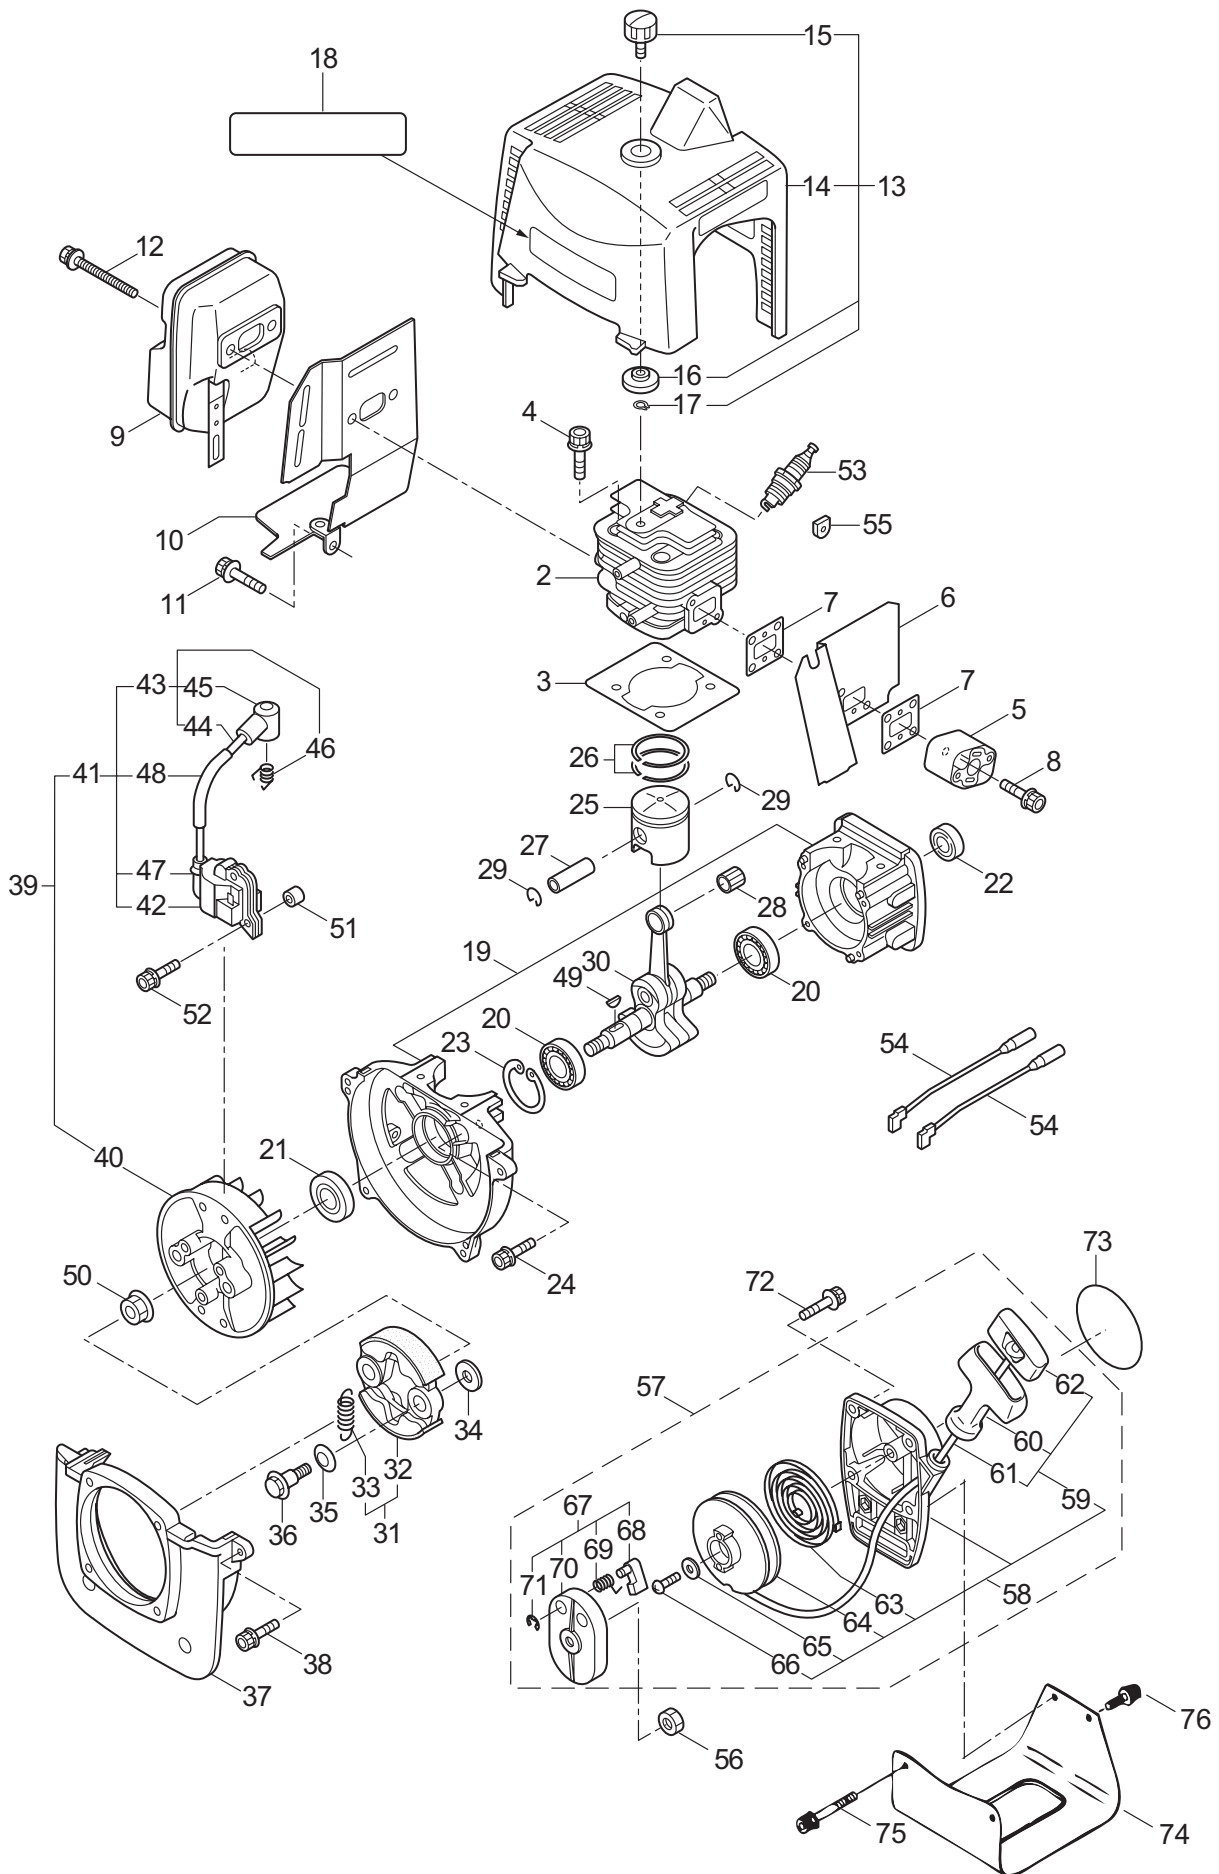

3. BCF420H ENGINE

Ref. No.	Part No.	Part Name	Q'ty	Remarks
3-46	261075	Connector	1	
3-47	261072	Cap	1	
3-48	269421	Insulator	1	
3-49	261076	Woodruff Key	1	3x10
3-50	262731	Nut,Rotor	1	M10
3-51	280381	Spacer	2	
3-52	261256	Cap Screw	2	M4x25
3-53	261200	Spark Plug	1	NGK BPM6Y
3-54	267519	Wire, Lead	2	
3-55	261202	Grommet	1	
3-56	081040	Nut	1	M8
3-57	263525	Recoil Starter Ass'y	1	Incl.58-71
3-58	263526	Recoil Ass'y	1	Incl.59-66
3-59	262631	Rope Ass'y	1	Incl.60-62
3-60	262633	Starter Grip	1	
3-61	262632	Starter Rope	1	
3-62	262981	Cap	1	
3-63	262627	Spiral Spring	1	
3-64	262626	Pulley	1	
3-65	262982	Washer	1	
3-66	262629	Screw	1	
3-67	262634	Starter Pawl Ass'y	1	Incl.68-71
3-68	262636	Pawl	1	
3-69	262637	Return Spring	1	
3-70	262635	Pawl Case	1	
3-71	262638	E-Ring	1	
3-72	261257	Cap Screw	4	M4x16
3-73	280777	Label	1	MARUYAMA AE420
3-74	263281	Stand	1	
3-75	268270	Cap Screw	2	M5x40
3-76	261607	Cap Screw	2	M5x16