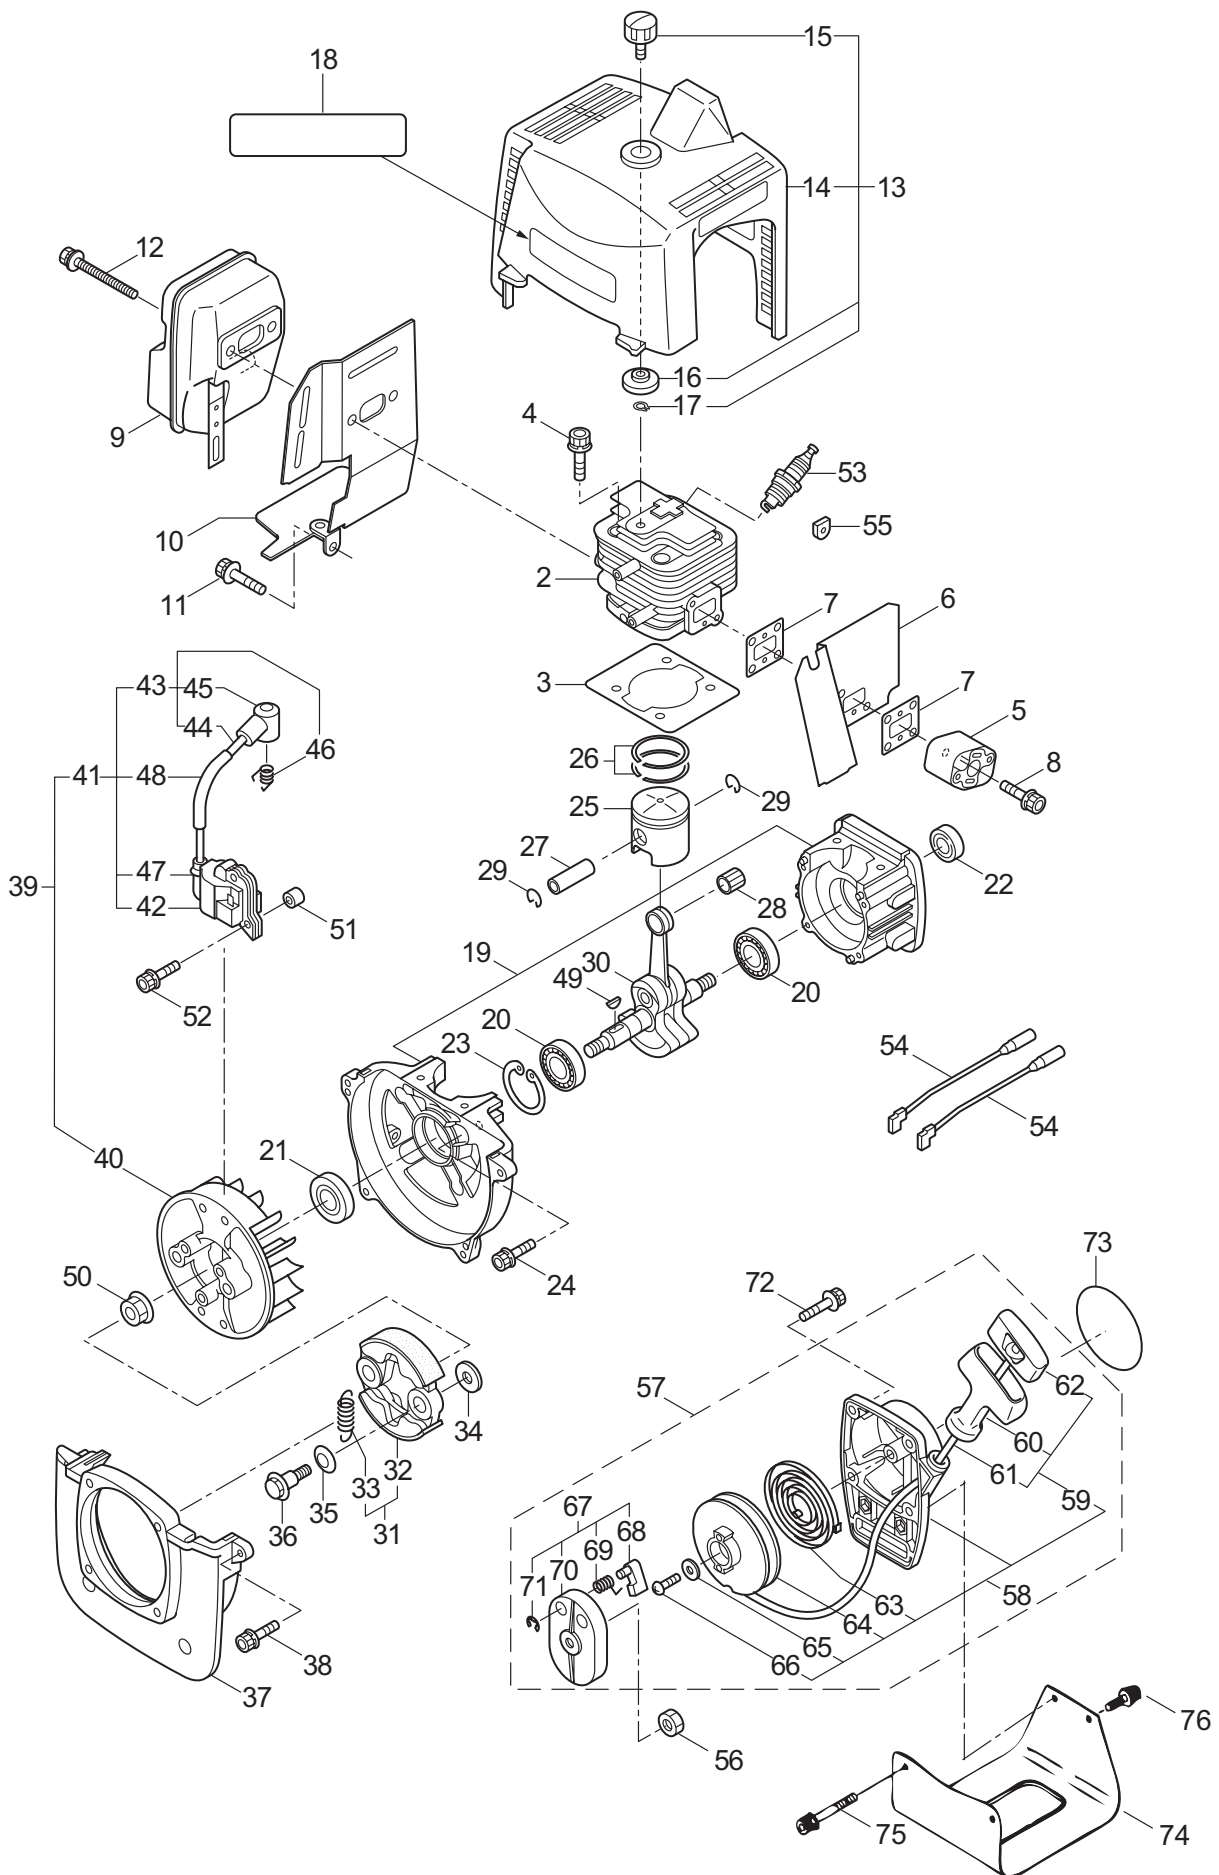

3. BCF420H ENGINE

Ref. No.	Part No.	Part Name	Q'ty	Remarks
3-1	817942	Engine	1	AE420/13
3-2	262544	Cylinder	1	New gasket required
3-3	262546	Gasket	1	
3-4	261246	Cap Screw	4	M5x25
3-5	262548	Insulator	1	New gasket required
3-6	262550	Air Duct	1	
3-7	262790	Gasket	2	
3-8	265924	Cap Screw	2	M5x25
3-9	269080	Muffler	1	
3-10	262617	Gasket	1	
3-11	261607	Cap Screw	1	M5x16
3-12	262687	Cap Screw	2	M6x65
3-13	265342	Top Cover Ass'y	1	Incl.14-17
3-14	265343	TopCover	1	New label required
3-15	262556	Knob	1	
3-16	262689	Spacer	1	
3-17	262690	Snap Ring	1	#6
3-18	262714	Label	1	MARUYAMA
3-19	262558	Crankcase	1	
3-20	262658	Bearing	2	#6202C3
3-21	262660	Oil Seal	1	TC15357
3-22	262565	Oil Seal	1	ISCD15257
3-23	012380	Snap Ring	1	#35
3-24	261999	Cap Screw	4	M5x40
3-25	265227	Piston	1	
3-26	262476	Piston Ring	2	(2)Required
3-27	262749	Piston Pin	1	
3-28	262659	Bearing,Needle	1	KTV111414EG01B2
3-29	262479	Clip,Piston Pin	2	
3-30	280534	Crankshaft/Conn.Rod Ass'y	1	
3-31	262577	Clutch Ass'y	1	Incl.32,33
3-32	282624	Clutch Shoe	2	(2)required
3-33	263615	Spring,Clutch	1	
3-34	262683	Washer	2	8x22xt1.2
3-35	262682	Wave Washer	2	
3-36	282321	Cap Screw	2	M8x1.25
3-37	281345	FanCover	1	
3-38	261250	Cap Screw	2	M5x20
3-39	267576	Magneto Ass'y	1	Incl.40-48
3-40	264673	Rotor/Fan	1	
3-41	267579	Ignition Coil Ass'y	1	Incl.42-48
3-42	267572	Coil	1	
3-43	267584	Spark Plug Wire Ass'y	1	Incl.44-46
3-44	267585	Spark Plug Wire	1	
3-45	261074	Plug Boot	1