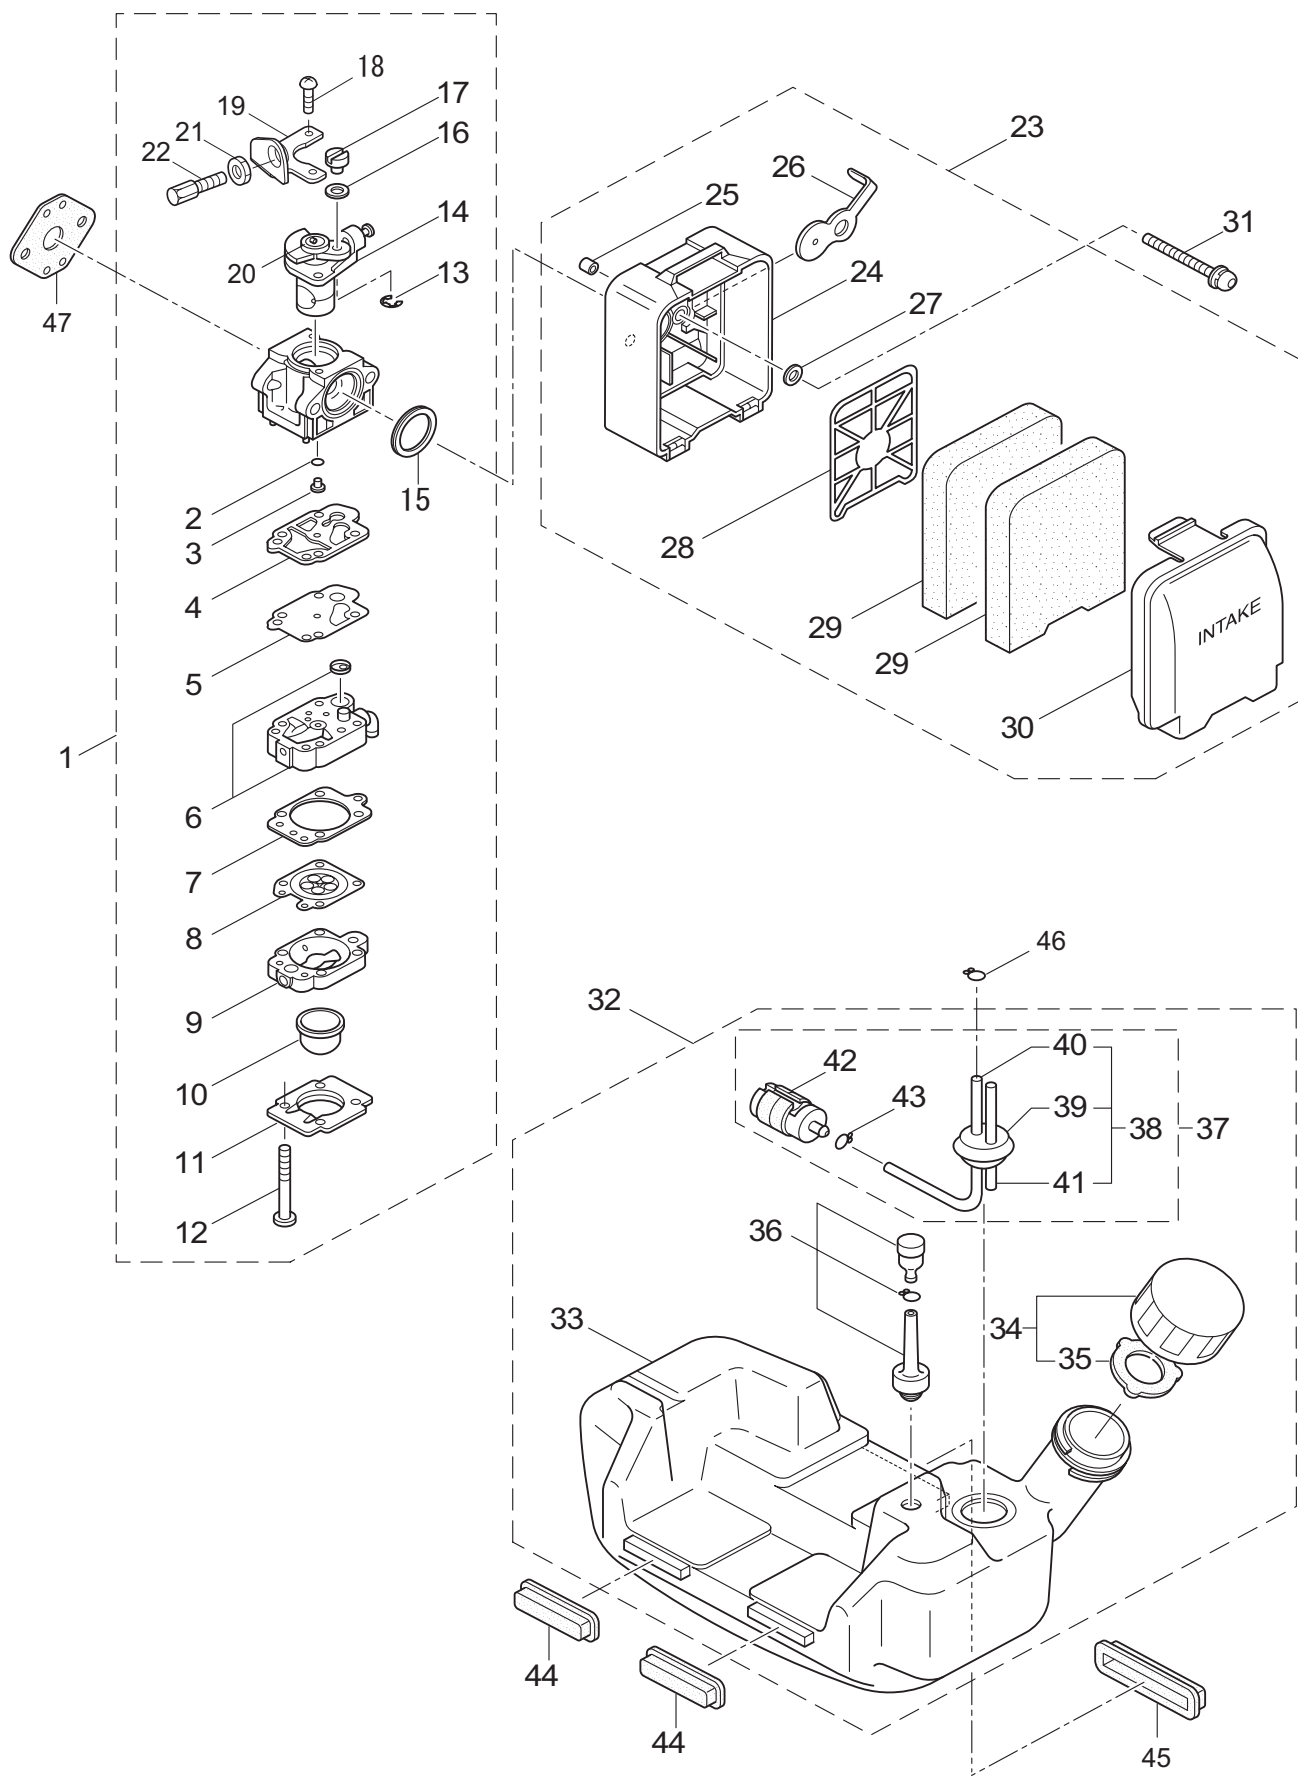

4. BCF420H
CARBURETOR, FUELTANK

Ref. No.	Part No.	Part Name	Q'ty	Remarks
4-46	261117	Clip	1	
4-47	262587	Gasket	1