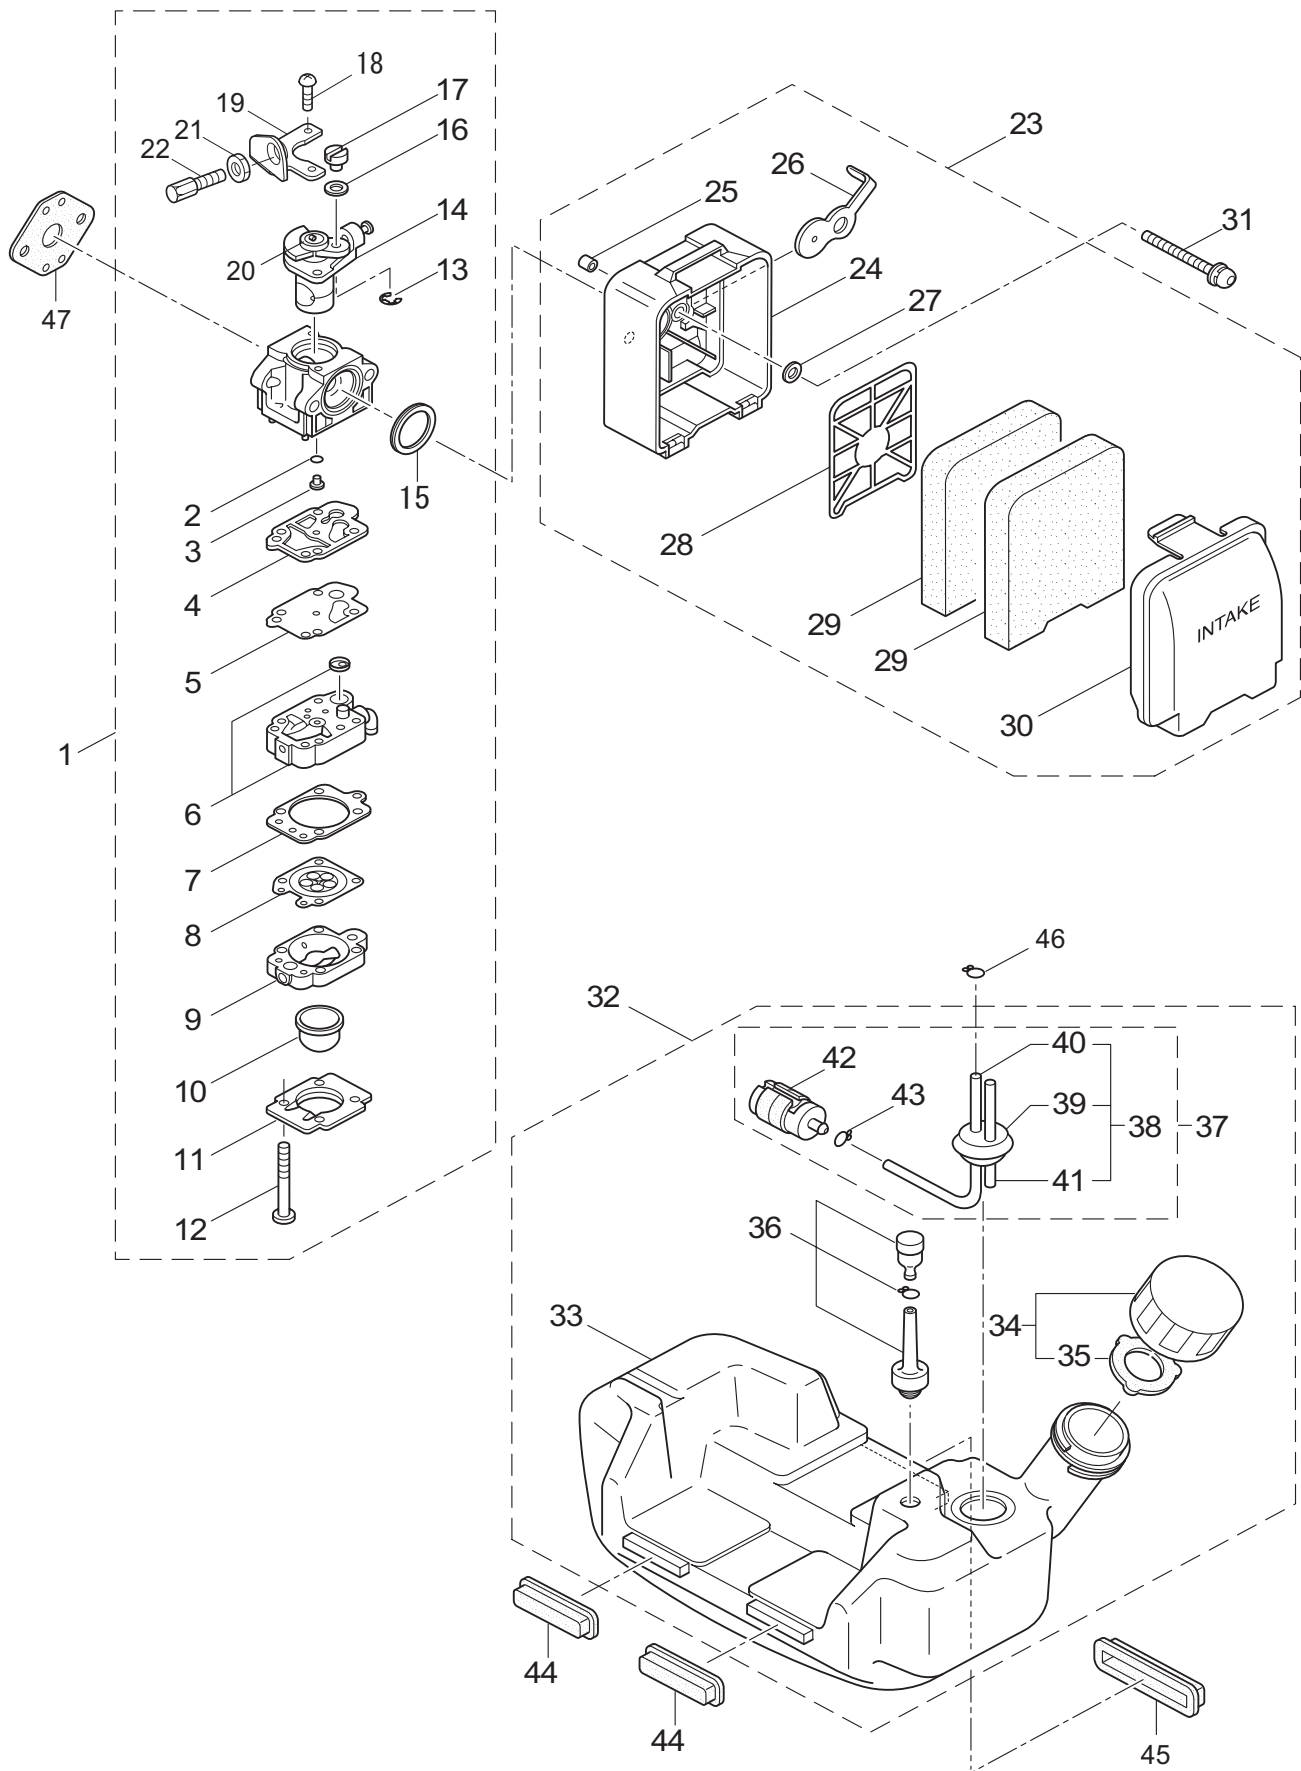

4. BCF420H
CARBURETOR, FUELTANK

Ref. No.	Part No.	Part Name	Q'ty	Remarks
4-1	280319	Carburetor Ass'y	1	Incl.2-22
4-2	261871	O-Ring	1	
4-3	263967	Main Jet	1	#48
4-4	262995	Gasket	1	
4-5	262994	Diaphragm,Fuel Pump	1	
4-6	263739	Pump Body	1	
4-7	262993	Gasket	1	
4-8	261873	Diaphragm,Metering	1	
4-9	262991	Purge Body	1	
4-10	261874	Primer Bulb	1	
4-11	262992	Cover Plate	1	
4-12	262996	Screw	4	
4-13	261876	E-Ring	1	
4-14	264676	Throttle Valve	1	
4-15	261657	Packing	1	
4-16	264678	Washer	1	
4-17	261658	Swivel	1	
4-18	261875	Screw	2	
4-19	264677	Bracket	1	
4-20	261652	Plug	1	
4-21	261878	Nut	1	
4-22	263994	Adapter	1	
4-23	263520	Air Filter Ass'y	1	Incl.24-30
4-24	263723	Housing	1	
4-25	263715	Sleeve	2	
4-26	263007	Choke Valve	1	
4-27	263000	Washer	1	
4-28	263717	Screen	1	
4-29	263714	Foam Element	2	
4-30	263713	Air Filter Cover	1	
4-31	261814	Cap Screw	2	M5x50
4-32	263859	Fuel Tank Ass'y	1	Incl.33-43
4-33	262594	Fuel Tank	1	
4-34	261584	Fuel Tank Cap Ass'y	1	Incl.35
4-35	261105	Gasket	1	
4-36	261696	Breather Ass'y	1	
4-37	262645	Fuel Pipe Pick-up Ass'y	1	Incl.38-43
4-38	262646	Fuel Pipe Ass'y	1	Incl.39-41
4-39	261115	Grommet	1	
4-40	262649	Fuel Pipe	1	
4-41	263038	Return Pipe	1	3x6x85L
4-42	267328	Fuel Filter Ass'y	1	
4-43	261117	Clip	1	
4-44	261119	Pad	2	
4-45	262697	Pad	1