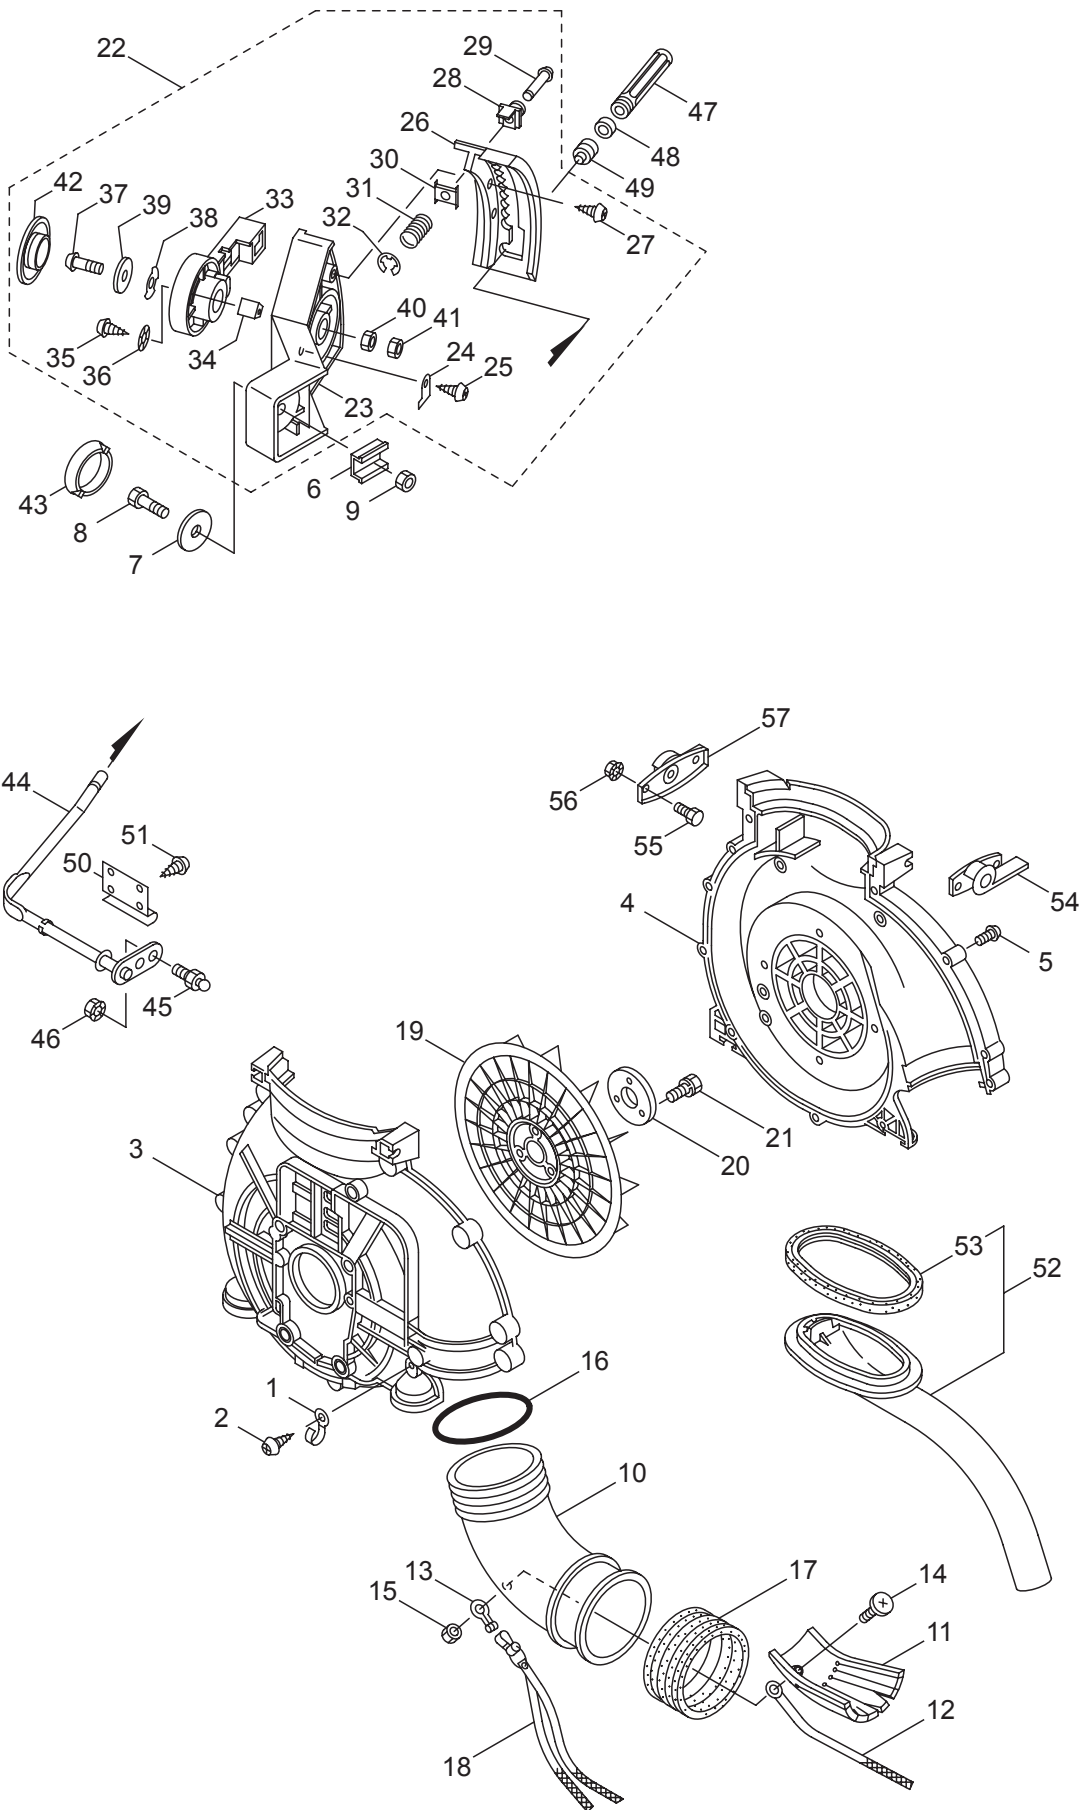

2. MD6126
FAN CASE

Ref. No.	Part No.	Part Name	Q'ty	Remarks
2-1	109051	Clamp	1	
2-2	089806	Screw	1	M5x10
2-3	117902	Fan Case (E)	1	
2-4	117903	Fan Case (S)	1	
2-5	089538	Tapping Screw	13	M5x25
2-6	128217	Washer	1	
2-7	128212	Washer	1	8.5x30xT2.3
2-8	128213	Bolt	1	M8x25
2-9	126990	Nut	1	M8
2-10	107741	Elbow Pipe	1	
2-11	119416	Reinforced Plate	1	
2-12	100293	Earth Code	1	
2-13	101608	Clamp	1	
2-14	119417	Screw	1	
2-15	081241	Nut	1	M6
2-16	018236	O-Ring	1	V85
2-17	100238	Rubber Joint	1	
2-18	101252	Earth	1	
2-19	117020	Fan	1	
2-20	118248	Plate	1	
2-21	124997	Bolt	3	M6x30
2-22	116541	Lever Ass'y	1	Incl.23-42
2-23	116521	Dial Plate	1	
2-24	128214	Plate	1	
2-25	128195	Screw	1	M4x8
2-26	110645	Dial Plate	1	
2-27	086062	Tapping Screw	2	M5x14
2-28	111232	Stopper	1	
2-29	127848	Pin	1	4.5x38.2L
2-30	111233	Plate	1	
2-31	103774	Spring	1	
2-32	026368	E-Ring	1	
2-33	110648	Throttle Lever	1	
2-34	110650	Collar	1	
2-35	082690	Tapping Screw	1	M4x14
2-36	111922	Washer	1	
2-37	081457	Screw	1	M6x25
2-38	111156	Wave Washer	1	WW-16
2-39	013512	Washer	1	6.5x25xt2.3
2-40	100234	Nut	1	M6
2-41	127218	Nut	1	M6
2-42	110730	Cap	1	
2-43	110729	Cap	1	
2-44	117043	Shutter Lever Ass'y	1	
2-45	109606	Male Universal Joint	1