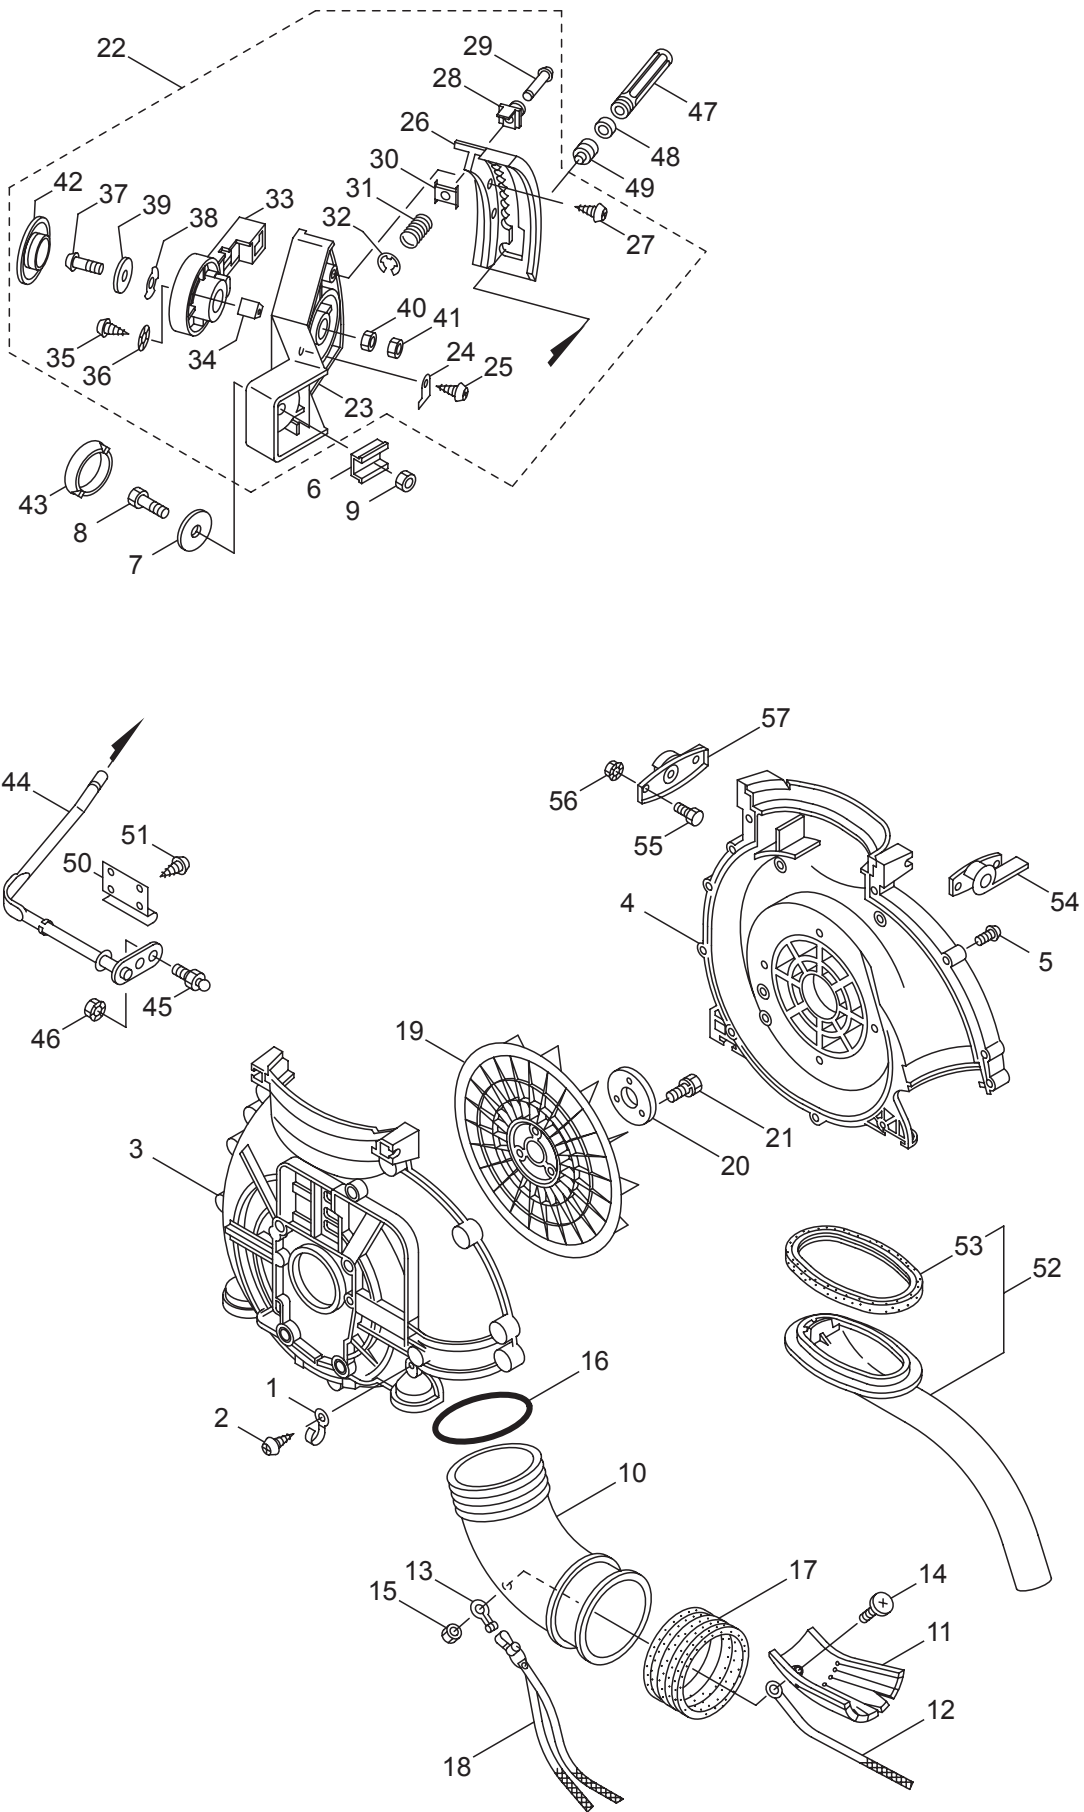

2.MD6126
FAN CASE

Ref. No.	Part No.	Part Name	Q'ty	Remarks
2-46	126756	Nut	1	M6
2-47	100632	Knob	1	
2-48	100633	Snap	1	
2-49	100726	Cap	1	
2-50	122944	Lever Stopper	1	
2-51	122945	Screw	4	M5x14
2-52	122232	Discharge Port Ass'y	1	Incl.53
2-53	108016	Packing	1	
2-54	117712	Crescent (R)	1	
2-55	089041	Bolt	4	M6x16
2-56	104309	Nut	4	M6
2-57	117713	Crescent (L)	1