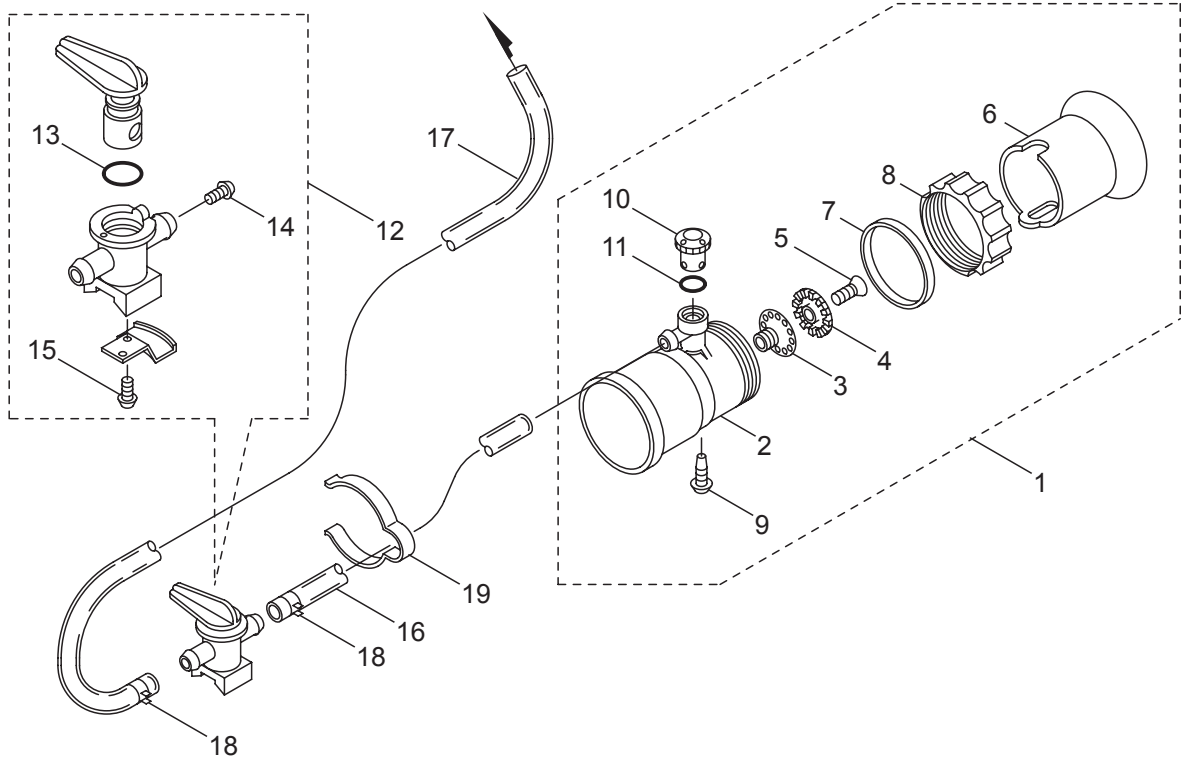

6. MD6126
MIST NOZZLE

Ref. No.	Part No.	Part Name	Q'ty	Remarks
6-1	024412	Mist Nozzle Ass'y	1	Incl.2-11
6-2	029749	Mist Nozzle	1	
6-3	024801	Nozzle Tip	1	
6-4	024802	Nozzle Cap	1	
6-5	087499	Screw	1	M3x12
6-6	024803	Collar, Nozzle Head	1	
6-7	024800	Clamp Ring	1	
6-8	024804	Nut	1	M60x1.5
6-9	024811	Stopper	1	
6-10	024805	Cock	1	
6-11	011345	O-Ring	1	P12
6-12	101872	Mist Cock Ass'y	1	Incl.13-15
6-13	019285	O-Ring	1	P11
6-14	024812	Screw	1	
6-15	086052	Screw	2	M4x6
6-16	118975	Vinyl Pipe	1	9x12x1050L
6-17	024410	Vinyl Pipe	1	9x12x700L
6-18	043972	Hose Band	2	
6-19	024421	Stop Ring	2