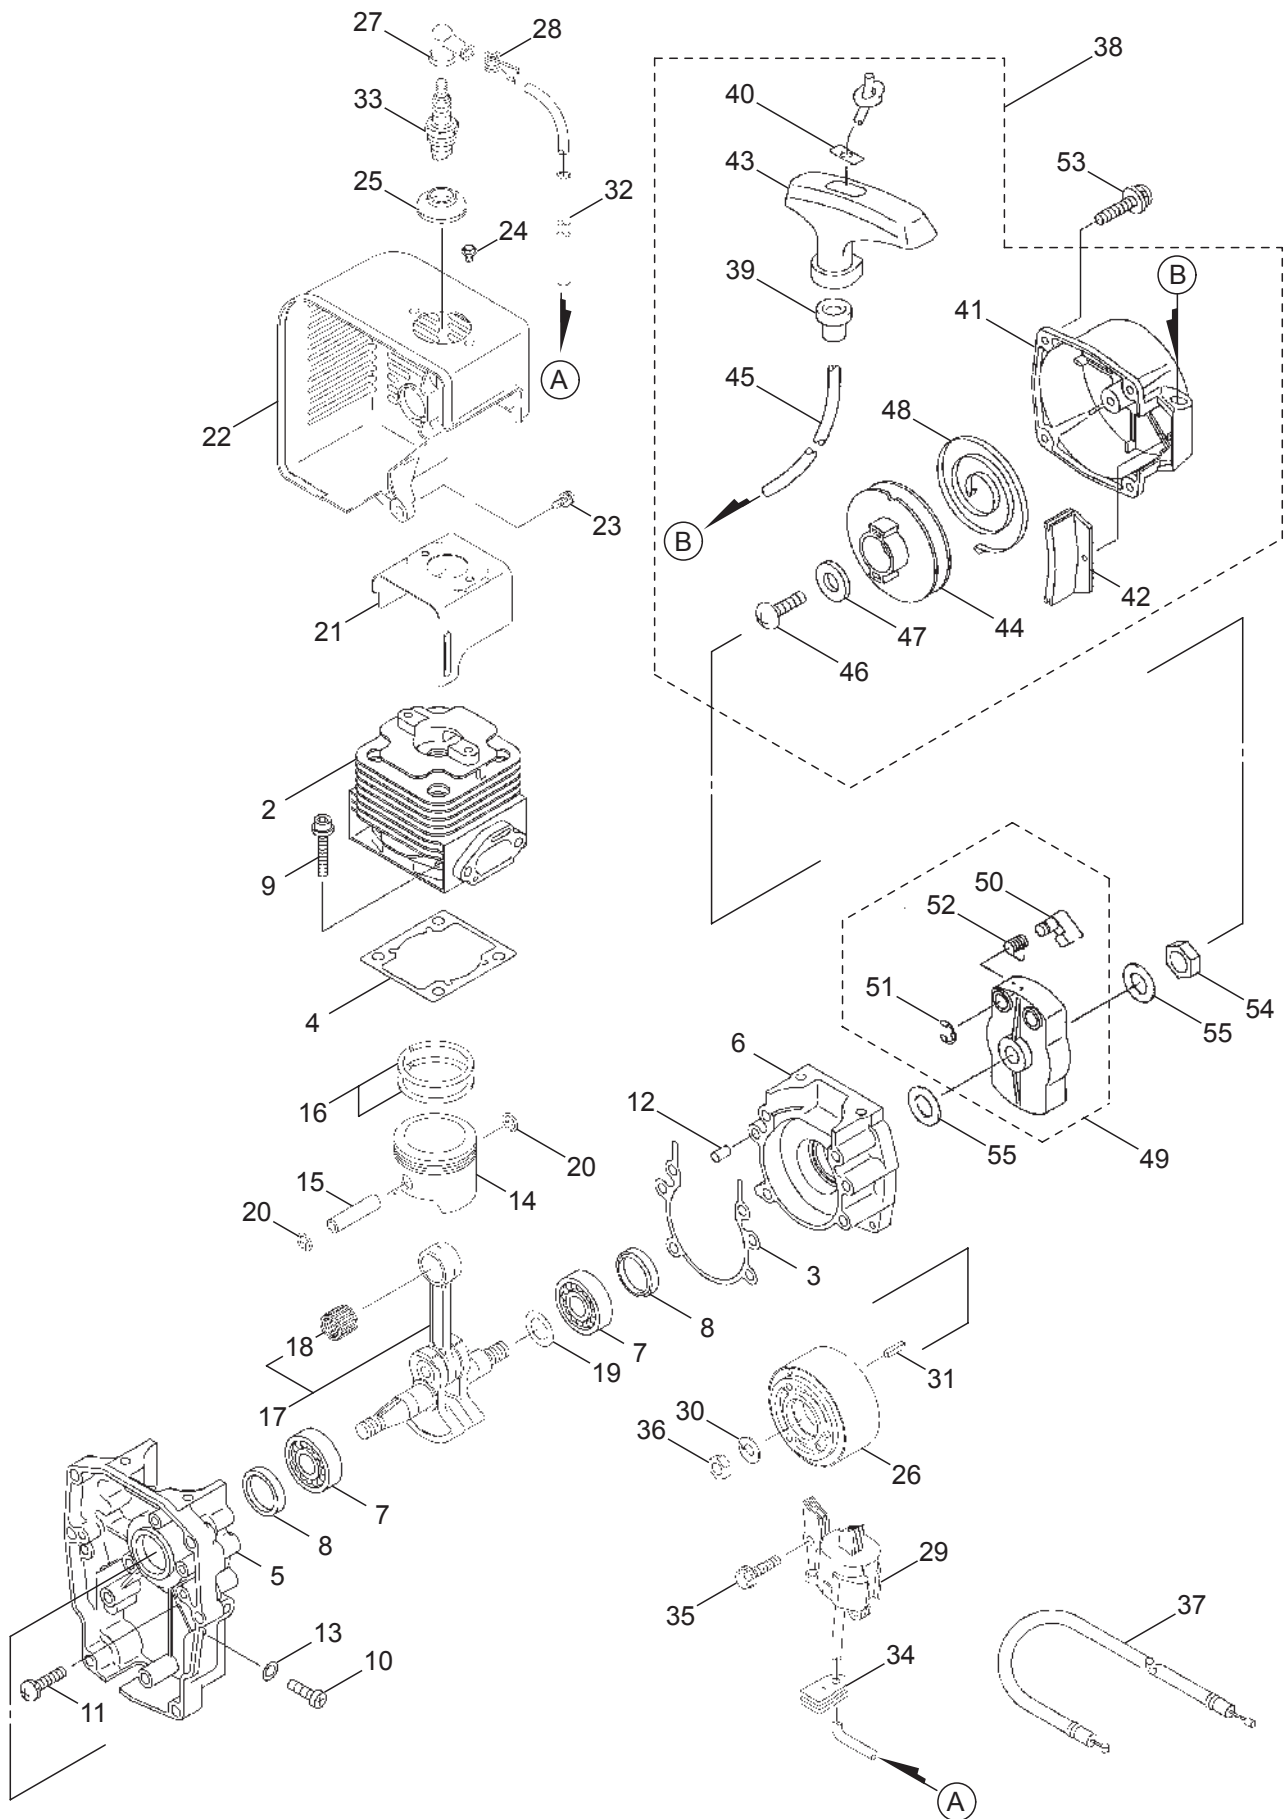

3. MD6126
ENGINE (CYLINDER, CRANKCASE)

Ref. No.	Part No.	Part Name	Q'ty	Remarks
3-1	122902	Engine	1	TE059M-AG24
3-2	627495	Cylinder	1	11005-2134
3-3	998401	Gasket	1	11009-2495
3-4	627496	Gasket	1	11060-2374
3-5	998400	Crankcase	1	14002-2225
3-6	644845	Crankcase	1	14080-2054
3-7	620248	Ball Bearing	2	92045-2055
3-8	071335	Oil Seal	2	92049-2077
3-9	597284	Bolt	4	92150-2294
3-10	944619	Screw	1	214B0608
3-11	599880	Screw	4	223B0630
3-12	943349	Dowel Pin	2	551A0610
3-13	943893	Gasket	1	751Q0600
3-14	627497	Piston	1	13001-2144
3-15	944769	Piston Pin	1	13002-2067
3-16	627498	Piston Ring Set	1	13008-6054
3-17	407256	Crankshaft Ass'y	1	Incl.18 49119-6209
3-18	407255	Bearing-Small End	1	13033-2061
3-19	573120	Shim	1	t=0.20 92025-2092
3-19	573121	Shim	1	t=0.40 92025-2093
3-19	573122	Shim	1	t=0.60 92025-2094
3-19	573119	Shim	1	t=0.10 92025-2107
3-20	943307	Snap Ring	2	92033-2058
3-21	591320	Shroud, Engine	1	49089-2225
3-22	620249	Shroud, Engine	1	49089-2448
3-23	580184	Screw	1	92009-2285
3-24	627549	Bolt	2	M6x12 92151-2059
3-25	998412	Cover	1	14025-2110
3-26	998407	Flywheel	1	21050-2262
3-27	591532	Spark Plug Cap	1	21130-2056
3-28	591533	Terminal	1	21169-2051
3-29	407257	Ignition Coil Ass'y	1	21171-2217
3-30	943924	Washer	1	92022-2147
3-31	998409	Key	1	92038-2078
3-32	998411	Tube	1	6x7.4x300L 92059-2233
3-33	597292	Spark Plug	1	BPM7A(NGK), Solid 92070-2102
3-34	597293	Grommet	1	92071-2077
3-35	943457	Bolt	2	180B0520
3-36	998410	Nut	1	314R1000
3-37	407258	Throttle Cable	1	54012-2635
3-38	998413	Recoil Starter	1	Incl.39-48 49088-2311
3-39	998438	Rope Guide	1	13070-2064
3-40	944502	Plate	1	13169-2386
3-41	998439	Recoil Starter Case	1	32099-2135
3-42	998440	Recoil Starter Case	1	32099-2136