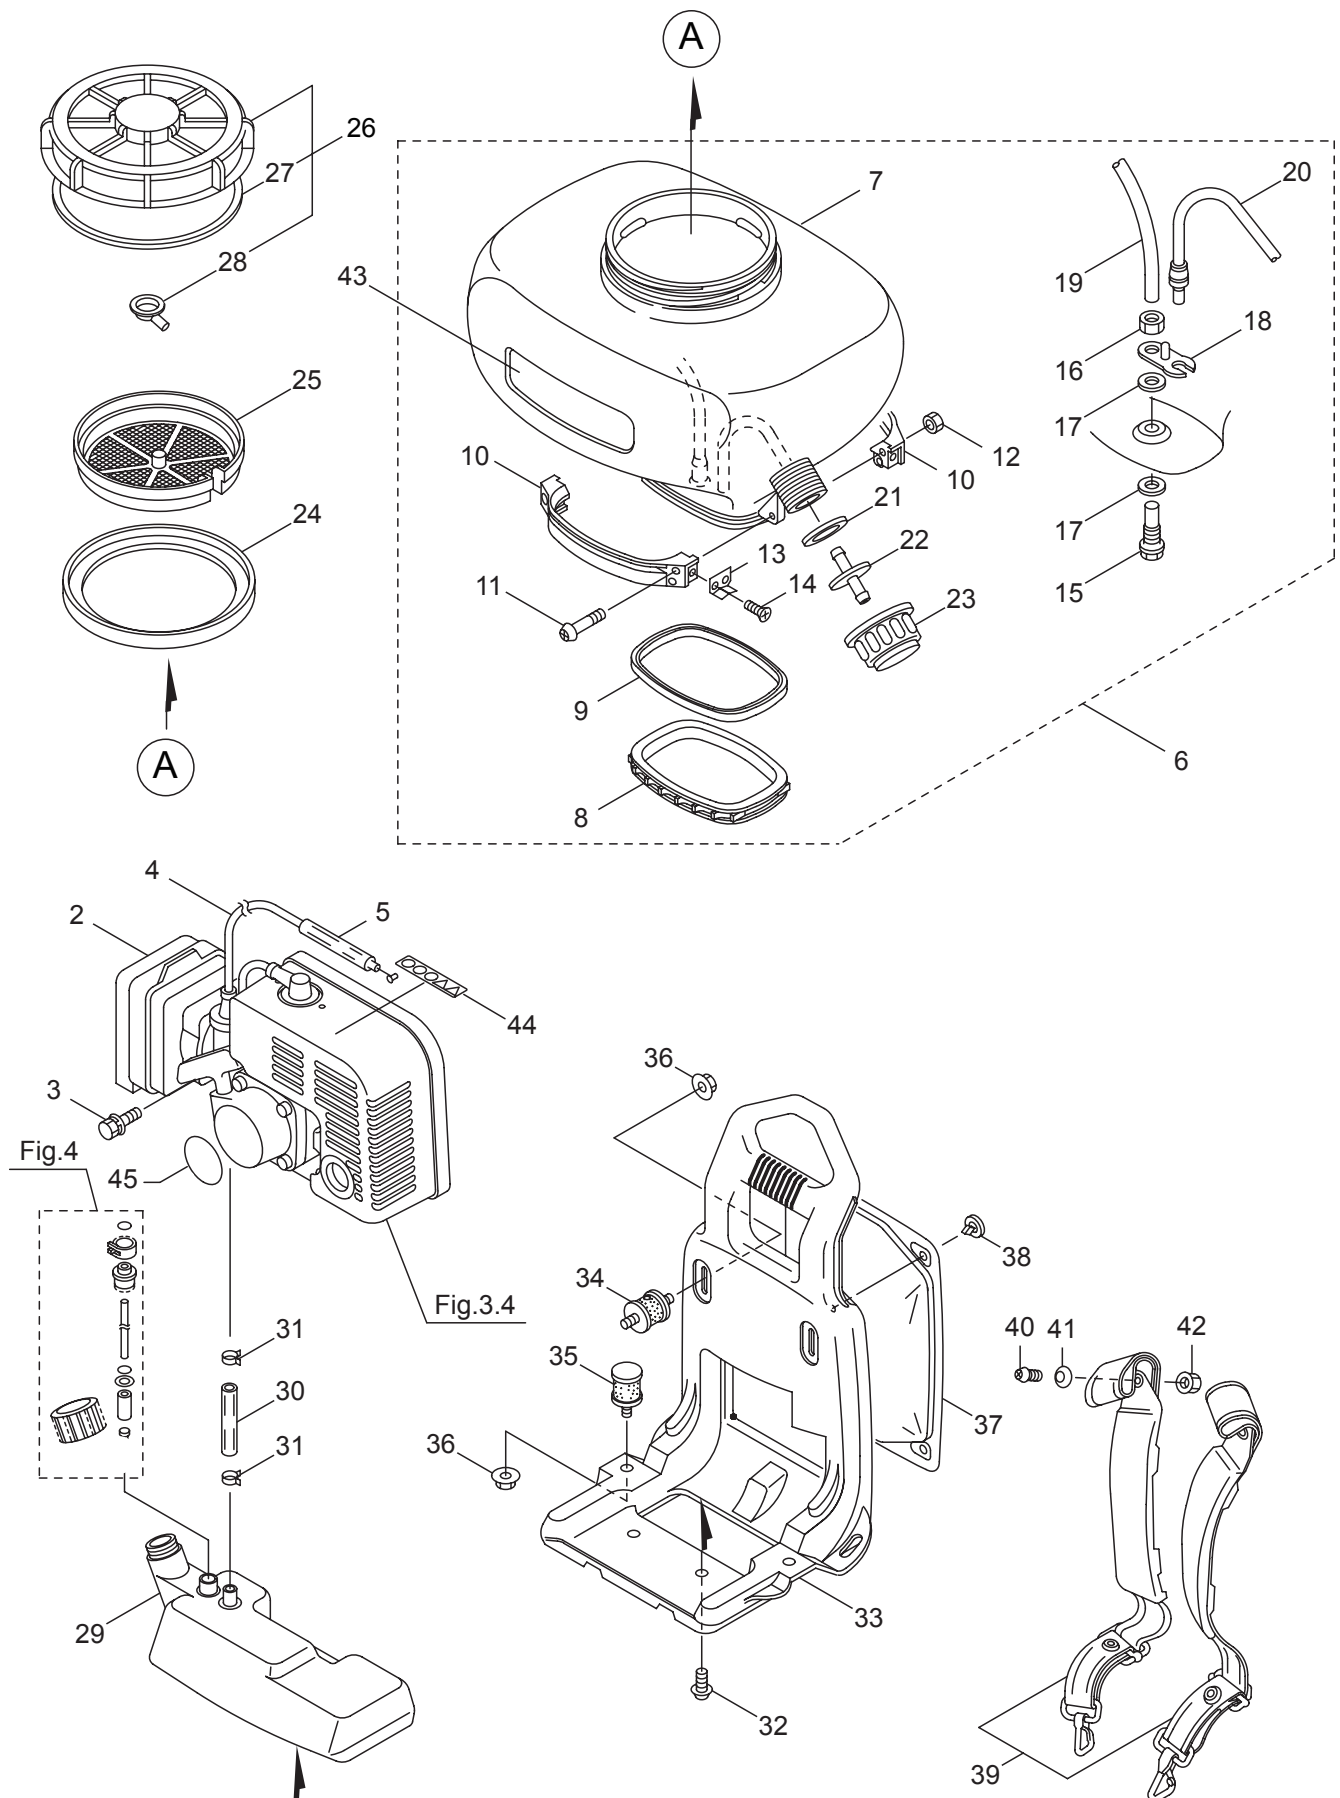

## CONTENTS

1. MAIN BODY .....	1 ~ 2
2. FAN CASE.....	3 ~ 6
3. ENGINE (CYLINDER, CRANKCASE) .....	7 ~ 10
4. ENGINE (CARBURETOR, MUFFLER).....	11 ~ 14
5. ACCESSORIES .....	15 ~ 16
6. MIST NOZZLE.....	17 ~ 18
7. OPTIONAL PARTS (DUSTER ATTACHMENT) .....	19 ~ 20

2009. 05.

P/N 522780

1. MD6126  
MAIN BODY

Ref. No.	Part No.	Part Name	Q'ty	Remarks
1-1	352712	MD6126	1	
1-2	122902	Engine	1	TE059M-AG24
1-3	092544	Bolt	6	M6x30
1-4	117012	Throttle Wire	1	
1-5	069502	Vinyl Pipe	1	7x9x130L
1-6	120648	Chemical Tank Ass'y	1	Incl.7-23
1-7	120649	Chemical Tank	1	26L
1-8	107302	Spacer	1	
1-9	106201	Packing	1	
1-10	106237	Bracket	2	
1-11	089758	Screw	4	M6x35x25
1-12	081242	Nut	4	M6
1-13	106239	Hook	2	
1-14	087970	Screw	4	M5x14
1-15	107303	Joint Pipe	1	
1-16	101063	Joint Nut	1	
1-17	101062	Packing	2	16.5x27xt2.5
1-18	025863	Pipe Holder	1	
1-19	100622	Rubber Tube	1	7x11x380L
1-20	107237	Rubber Tube	1	
1-21	108629	Packing	1	
1-22	109149	Hose Joint	1	
1-23	108627	Cap, Hose Joint	1	
1-24	101834	Cover	1	
1-25	022410	Strainer	1	
1-26	092206	Cap, Chemical Tank	1	Incl.27,28
1-27	103194	Packing	1	
1-28	101915	Inner Cap	1	
1-29	120152	Fuel Tank	1	
1-30	125638	Vinyl Pipe	1	
1-31	043832	Hose Band	2	
1-32	125561	Screw	2	M5x14
1-33	117929	Frame	1	
1-34	122946	Buffer	2	
1-35	122949	Buffer	2	
1-36	127228	Nut	4	M6
1-37	107482	Cushion Pad	1	
1-38	100749	Fastener	4	#7
1-39	120624	Knapsack Band Ass'y	1	
1-40	127221	Screw	2	M6x16
1-41	127224	Washer	2	6x23xt1.6
1-42	127237	Nut	2	M6
1-43	129171	Label	1	MD6126
1-44	266959	Label	1	Caution
1-45	123954	Label	1	