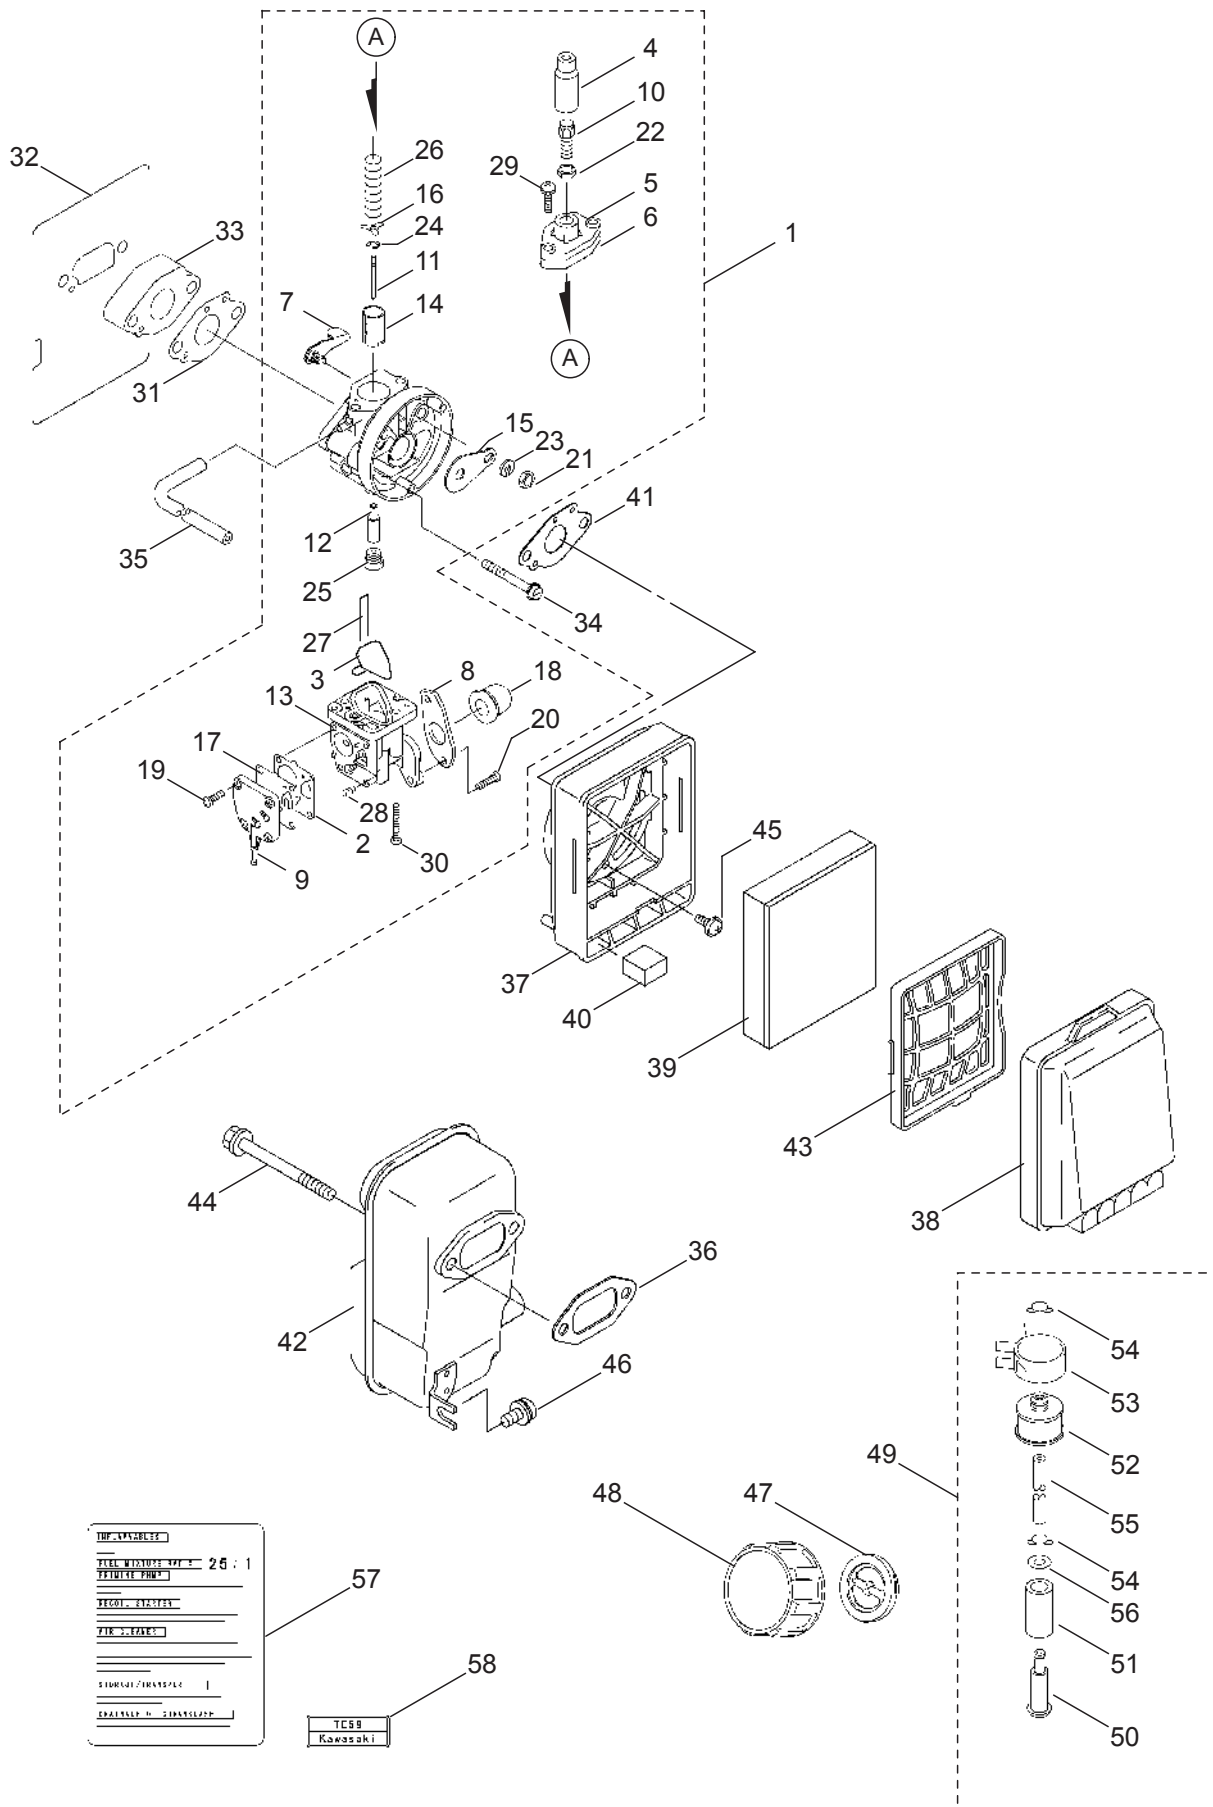

4. MD6126 ENGINE (CARBURETOR, MUFFLER)

Ref. No.	Part No.	Part Name	Q'ty	Remarks
4-46	943276	Screw	1	M6x14 242B0614
4-47	944268	Breather	1	14069-2055
4-48	573071	Tank Cap	1	51049-2058
4-49	998419	Filter, Fuel	1	Incl.50-56 49019-2087
4-50	573069	Weight	1	13042-2058
4-51	573070	Filter, Fuel	1	49019-2063
4-52	944842	Joint	1	59071-2077
4-53	597312	Clamp	1	92037-2109
4-54	584759	Clamp	2	92037-2163
4-55	944844	Tube	1	2.5x6.5x260 92059-2217
4-56	944841	Washer	1	5mm 411S0500
4-57	627553	Label	1	56031-2343
4-58	627554	Label	1	56039-2800