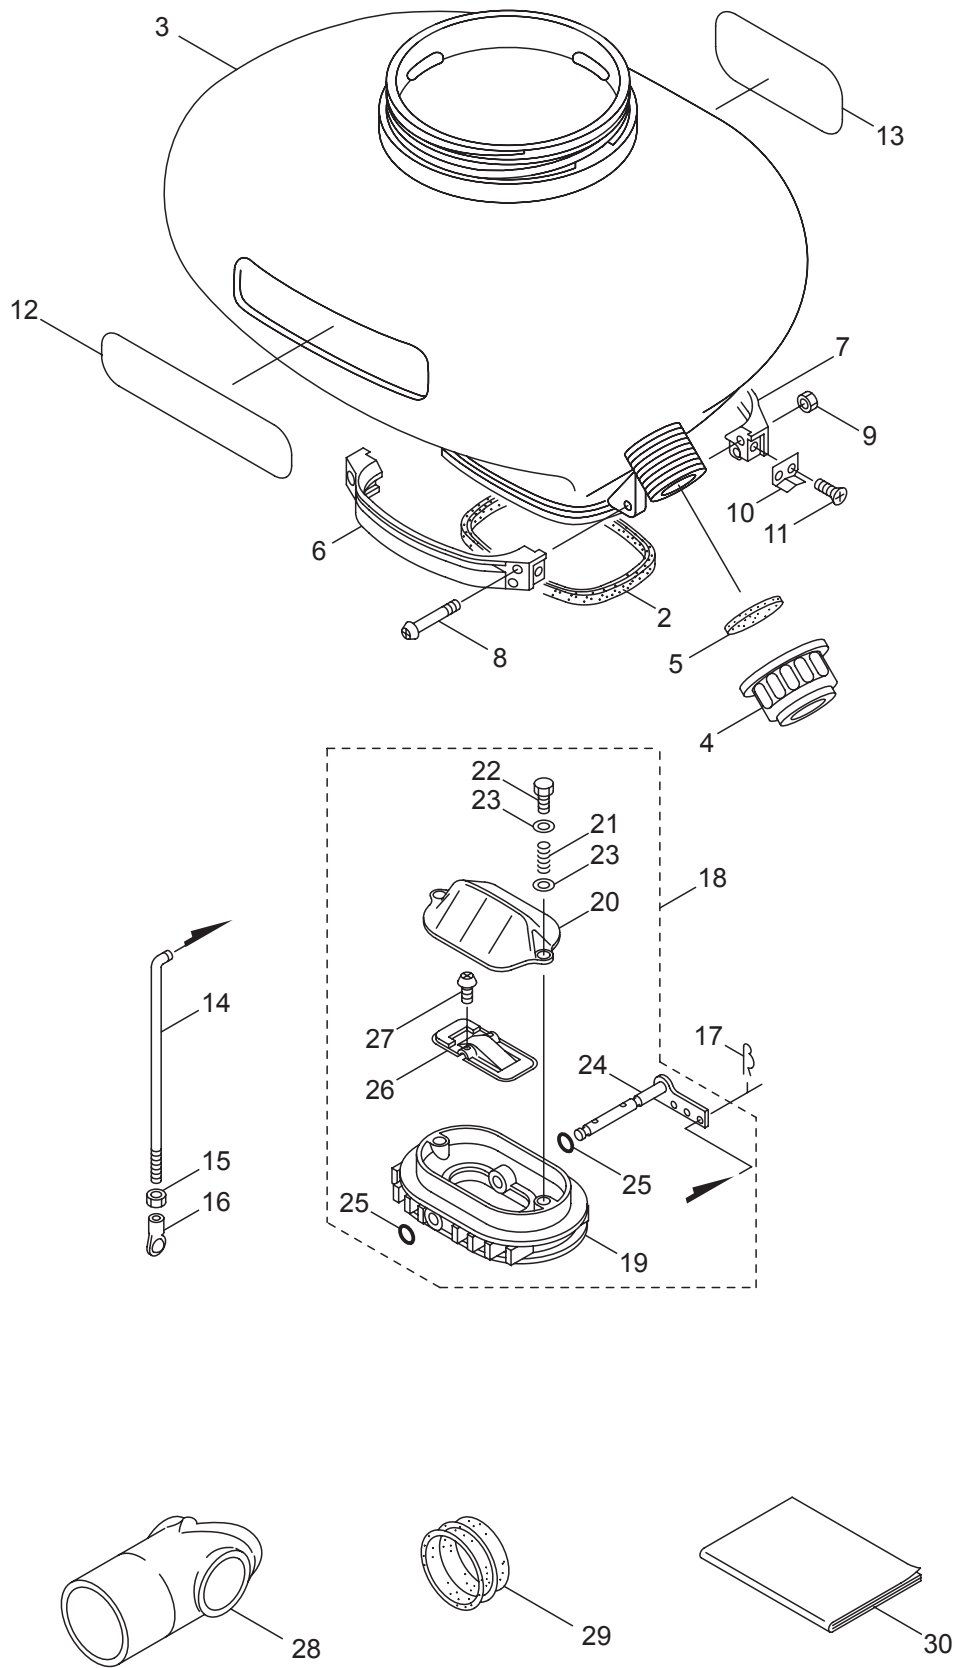

7. MD6126
OPTIONAL PARTS (DUSTER ATTACHMENT)

Ref. No.	Part No.	Part Name	Q'ty	Remarks
7-1	129177	Duster Attachment	1	Incl.2-30
7-2	107888	Packing	1	
7-3	108635	Chemical Tank	1	26L
7-4	108627	Cap, Hose Joint	1	
7-5	108636	Packing	1	45.5
7-6	107473	Tank Bracket (E)	1	
7-7	107475	Tank Bracket (S)	1	
7-8	088348	Screw	4	M6x45
7-9	081241	Nut	4	M6
7-10	106239	Hook	2	
7-11	087970	Screw	4	M5x14
7-12	106240	Label	3	MARUYAMA
7-13	120716	Label	1	
7-14	123156	Joint Rod	1	
7-15	081031	Nut	1	M6
7-16	020584	Female Universal Joint	1	
7-17	107609	Snap Pin	1	
7-18	107743	Shutter Ass'y	1	Incl.19-27
7-19	114231	Shutter Case	1	
7-20	102078	Shutter Cover	1	
7-21	107621	Spring	2	
7-22	089036	Bolt	2	M5x0.8x35x8
7-23	107745	Washer	4	5.5x12xt0.8
7-24	107617	Link Shaft	1	
7-25	022056	O-Ring	2	P7
7-26	107623	Shutter	1	
7-27	088313	Screw	2	M4x10
7-28	119254	Y-Blow Head	1	
7-29	020675	Pipe Band	1	
7-30	129179	Instruction Manual	1	Duster Kit