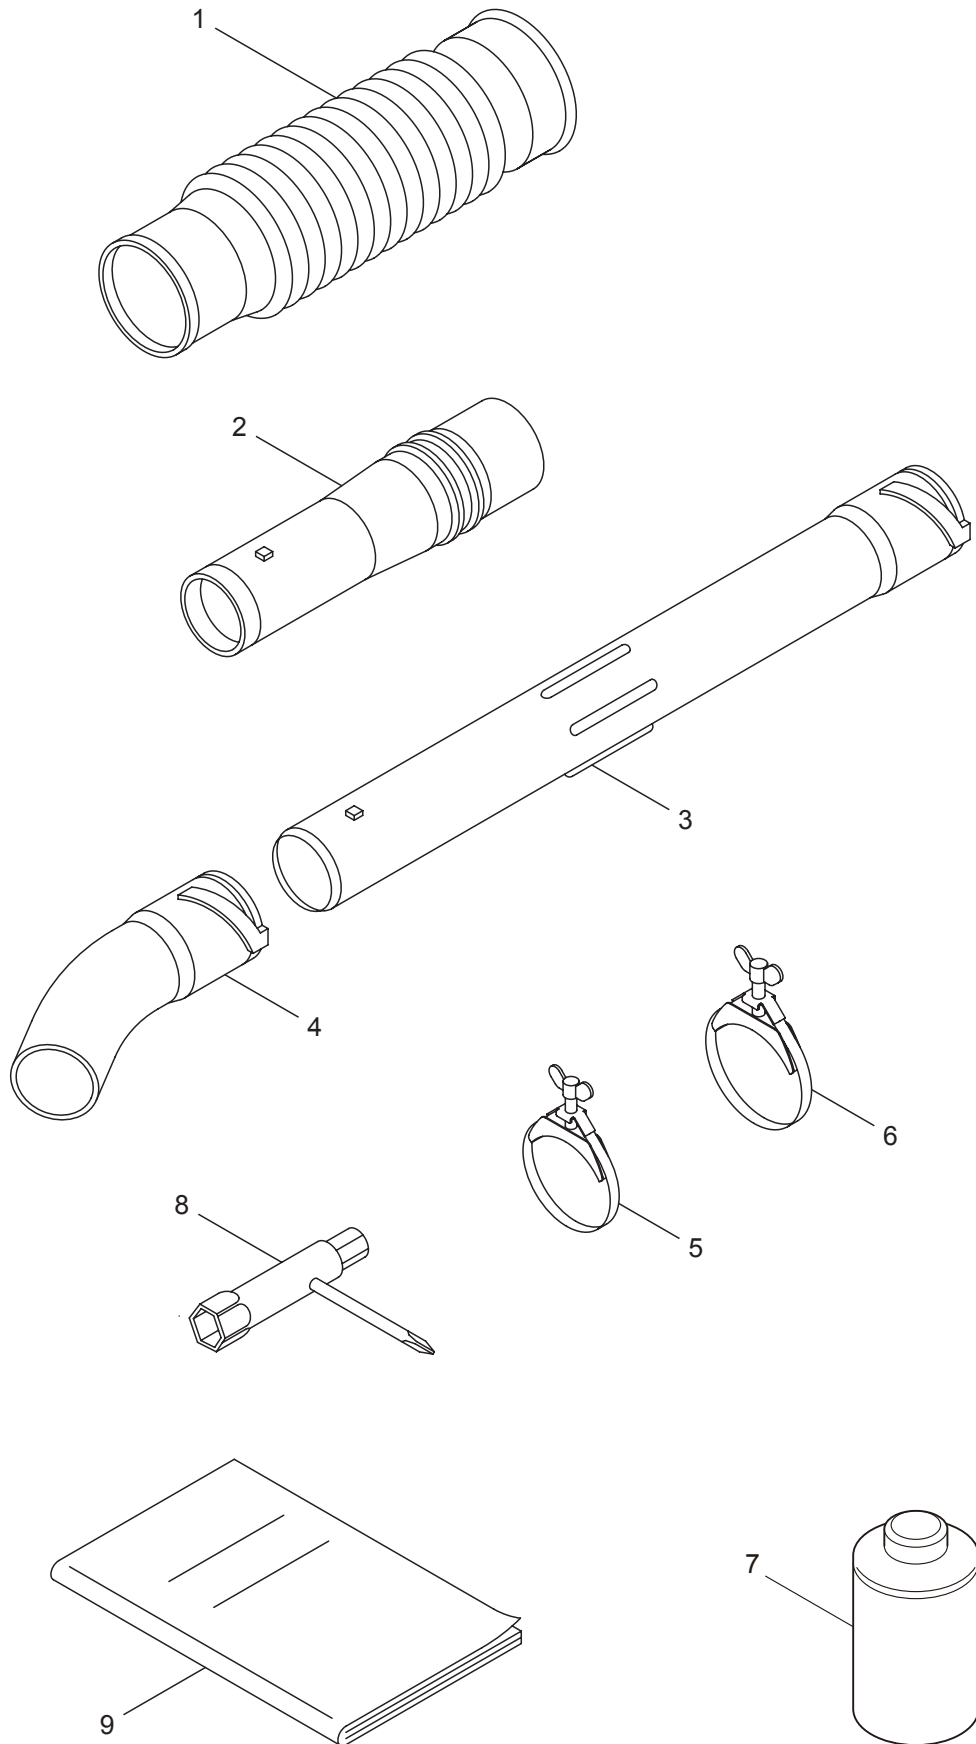

5. MD6126
ACCESSORIES

Ref. No.	Part No.	Part Name	Q'ty	Remarks
5-1	115254	Flexble Pipe	1	
5-2	106721	Swivel Pipe	1	
5-3	107149	Straight Pipe	1	600L
5-4	106725	Bent Pipe	1	
5-5	128305	Wire Clamp	1	#78
5-6	128189	Wire Clamp	1	#105
5-7	022540	Fuel Blending Bottle	1	
5-8	127099	Box Spanner	1	
5-9	129173	Instruction Manual	1	MD6126