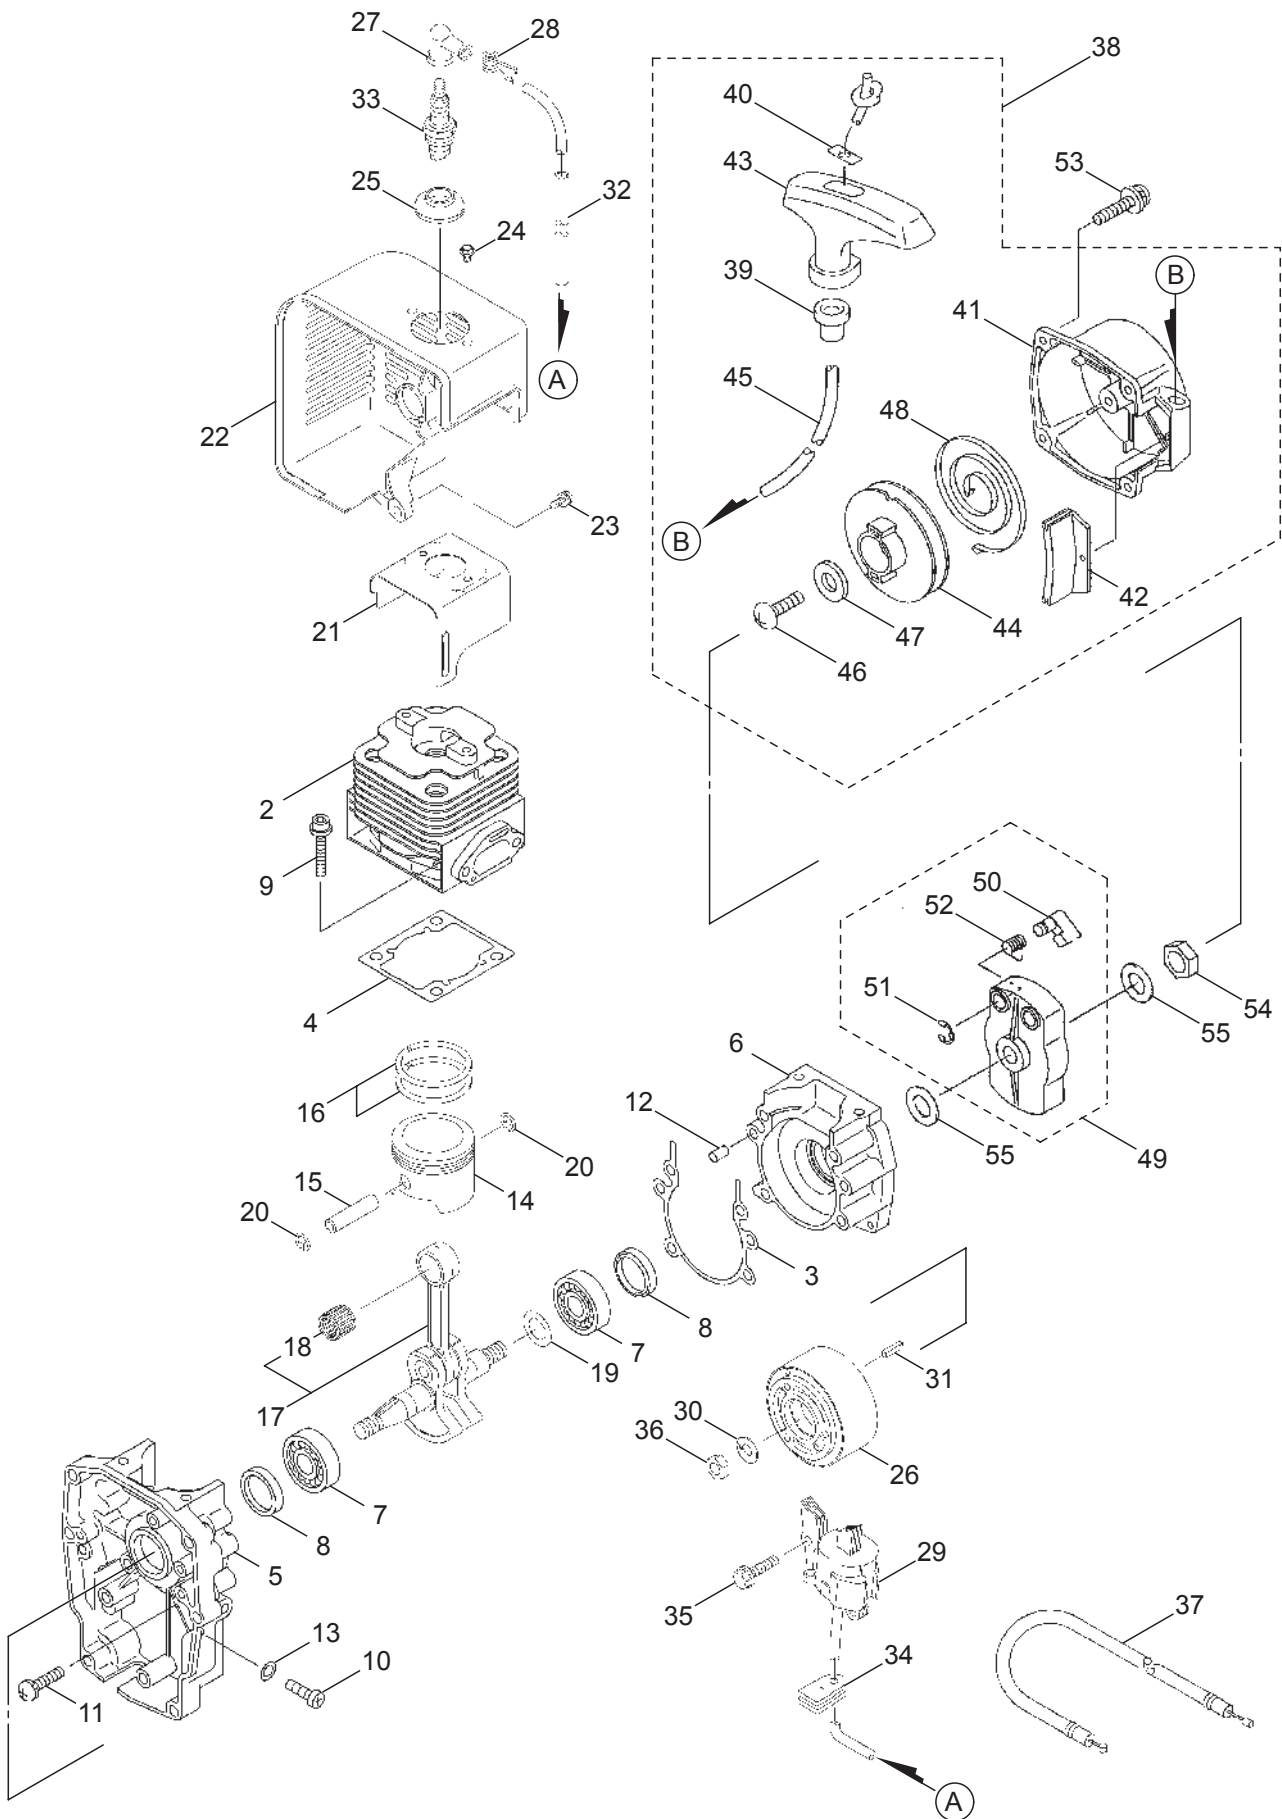

3. MD6126
ENGINE (CYLINDER, CRANKCASE)

Ref. No.	Part No.	Part Name	Q'ty	Remarks
3-43	998437	Grip	1	46075-2067
3-44	998434	Reel	1	59101-2074
3-45	998436	Rope	1	3.8x1150L 59106-2092
3-46	944801	Screw	1	92009-2218
3-47	998433	Washer	1	92022-2237
3-48	998435	Recoil Spring	1	92144-2040
3-49	998414	Starting Pulley	1	Incl.50-52 49080-2136
3-50	572938	Pawl	1	13165-2070
3-51	944226	Snap Ring	1	92033-2010
3-52	579573	Return Spring	1	92144-2046
3-53	624845	Screw	4	M4x16 92009-2386
3-54	998417	Nut	1	315B1000
3-55	071344	Washer	2	410B1000