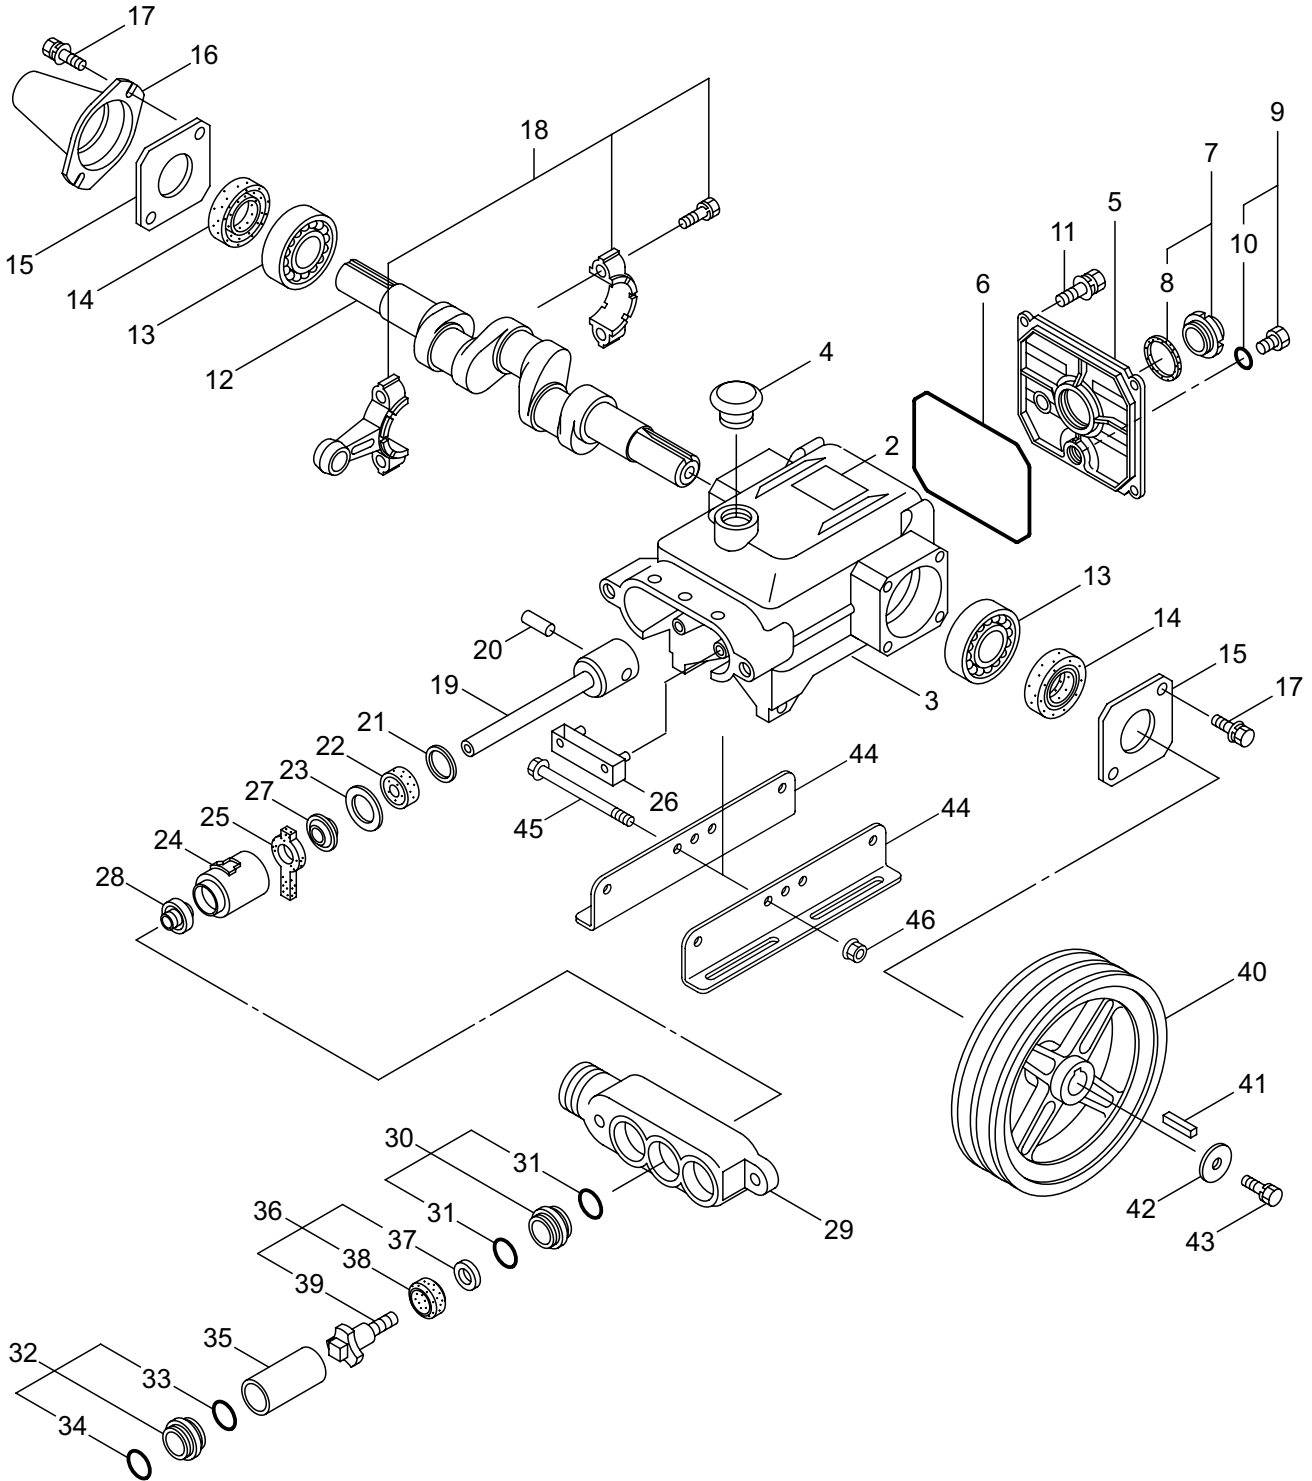

## CONTENTS

1. CRANKCASE, SUCTION VALVE .....	1
2. PRESSURE REGULATOR VALVE.....	5
3. ACCESSORIES .....	7

2023. 02.

P/N 525546

MS333

1. CRANKCASE, SUCTION VALVE

Ref. No.	Part No.	Part Name	Q'ty	Remarks
1-1	366572	MS333	1	MS333
1-2	664510	Label	1	
1-3	664497	Crankcase	1	
1-4	117420	Oil Filler Cap	1	
1-5	664503	Rear Cover, Crankcase	1	
1-6	014041	O-Ring	1	S100
1-7	092241	Oil Gauge Ass'y	1	Incl.8
1-8	044428	Packing	1	25x34xt2
1-9	091376	Drain Plug	1	Incl.10, G1/4
1-10	023170	O-Ring	1	P12.5
1-11	125824	Bolt	4	M6x16
1-12	103921	Crankshaft	1	
1-13	014487	Bearing	2	#6304
1-14	117423	Oil Seal	2	TC20528
1-15	117424	Plate	2	
1-16	025130	Shaft Protector	1	
1-17	125824	Bolt	4	M6x16
1-18	048734	Connecting Rod Ass'y	3	
1-19	131358	Piston Rod	3	
1-20	016948	Piston Pin	3	9x22L
1-21	126259	Washer	3	17x24xT1.2
1-22	025461	Oil Seal	3	S10.5247
1-23	126189	Washer	3	20x28xT1.2
1-24	027710	Seal Retainer	3	
1-25	130515	Felt Packing	3	
1-26	027712	Oil Pan	1	
1-27	026853	Packing	3	
1-28	100015	Seal	3	
1-29	122895	Inlet Manifold	1	
1-30	091109	Adapter Ass'y	3	Incl.31
1-31	015862	O-Ring	6	P21
1-32	091108	Adapter Ass'y	3	Incl.33,34
1-33	015862	O-Ring	3	P21
1-34	023172	O-Ring	3	P22
1-35	108065	Cylinder Pipe	3	25x28.6x55L
1-36	620661	Inlet Valve Ass'y	3	Incl.37-39
1-37	014122	Inlet Valva Seat	3	6.1x20xt2.8
1-38	116121	Piston Packing	3	
1-39	118628	Piston Retainer	3	
1-40	100837	V-Pulley	1	152-Ax2
1-41	014543	Key	1	5x5x25L
1-42	126198	Washer	1	8.5x30xT3.2
1-43	126258	Bolt	1	M8x20
1-44	117633	Rail	2	
1-45	126200	Bolt	2	M8x115x30