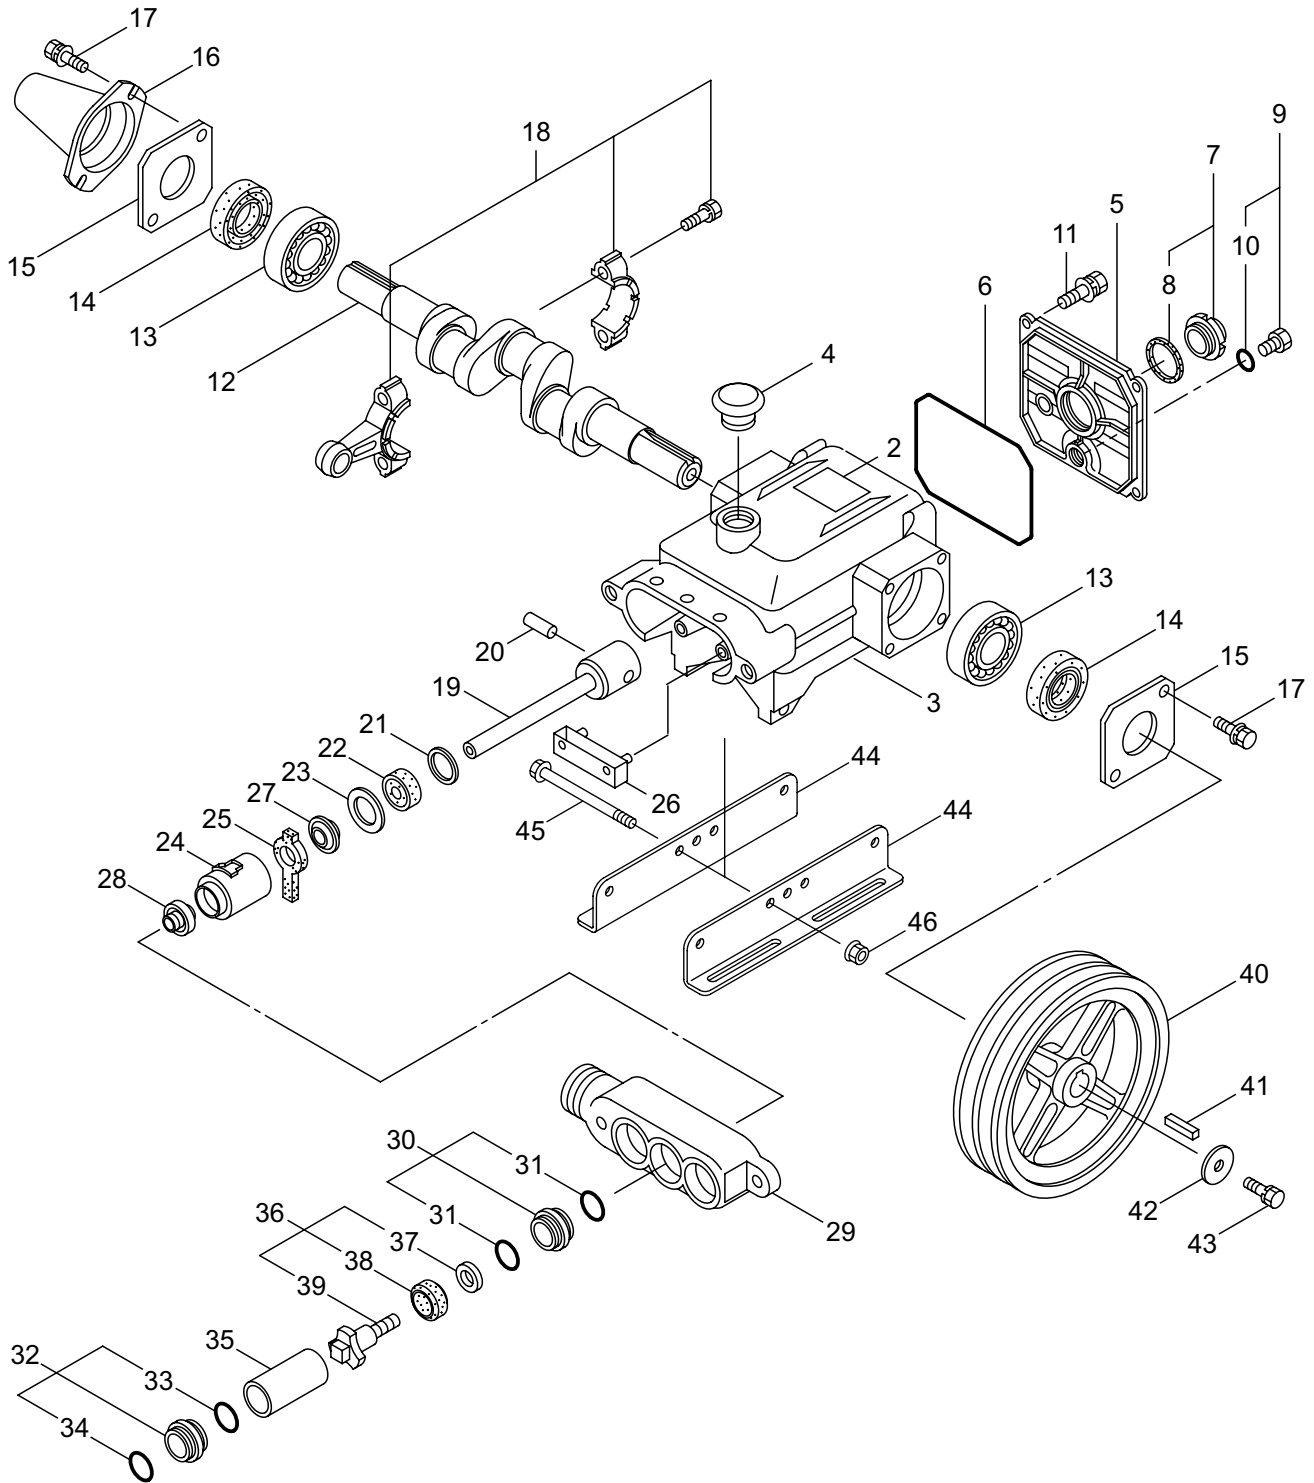

Ref. No.	Part No.	Part Name	Q'ty	Remarks
1-1	366572	MS333	1	MS333
1-2	664510	Label	1	
1-3	664497	Crankcase	1	
1-4	117420	Oil Filler Cap	1	
1-5	664503	Rear Cover, Crankcase	1	
1-6	014041	O-Ring	1	S100
1-7	092241	Oil Gauge Ass'y	1	Incl.8
1-8	044428	Packing	1	25x34xt2
1-9	091376	Drain Plug	1	Incl.10, G1/4
1-10	023170	O-Ring	1	P12.5
1-11	125824	Bolt	4	M6x16
1-12	103921	Crankshaft	1	
1-13	014487	Bearing	2	#6304
1-14	117423	Oil Seal	2	TC20528
1-15	117424	Plate	2	
1-16	025130	Shaft Protector	1	
1-17	125824	Bolt	4	M6x16
1-18	048734	Connecting Rod Ass'y	3	
1-19	131358	Piston Rod	3	
1-20	016948	Piston Pin	3	9x22L
1-21	126259	Washer	3	17x24xT1.2
1-22	025461	Oil Seal	3	S10.5247
1-23	126189	Washer	3	20x28xT1.2
1-24	027710	Seal Retainer	3	
1-25	130515	Felt Packing	3	
1-26	027712	Oil Pan	1	
1-27	026853	Packing	3	
1-28	100015	Seal	3	
1-29	122895	Inlet Manifold	1	
1-30	091109	Adapter Ass'y	3	Incl.31
1-31	015862	O-Ring	6	P21
1-32	091108	Adapter Ass'y	3	Incl.33,34
1-33	015862	O-Ring	3	P21
1-34	023172	O-Ring	3	P22
1-35	108065	Cylinder Pipe	3	25x28.6x55L
1-36	620661	Inlet Valve Ass'y	3	Incl.37-39
1-37	014122	Inlet Valva Seat	3	6.1x20xt2.8
1-38	116121	Piston Packing	3	
1-39	118628	Piston Retainer	3	
1-40	100837	V-Pulley	1	152-Ax2
1-41	014543	Key	1	5x5x25L
1-42	126198	Washer	1	8.5x30xT3.2
1-43	126258	Bolt	1	M8x20
1-44	117633	Rail	2	
1-45	126200	Bolt	2	M8x115x30

MS333

1. CRANKCASE, SUCTION VALVE