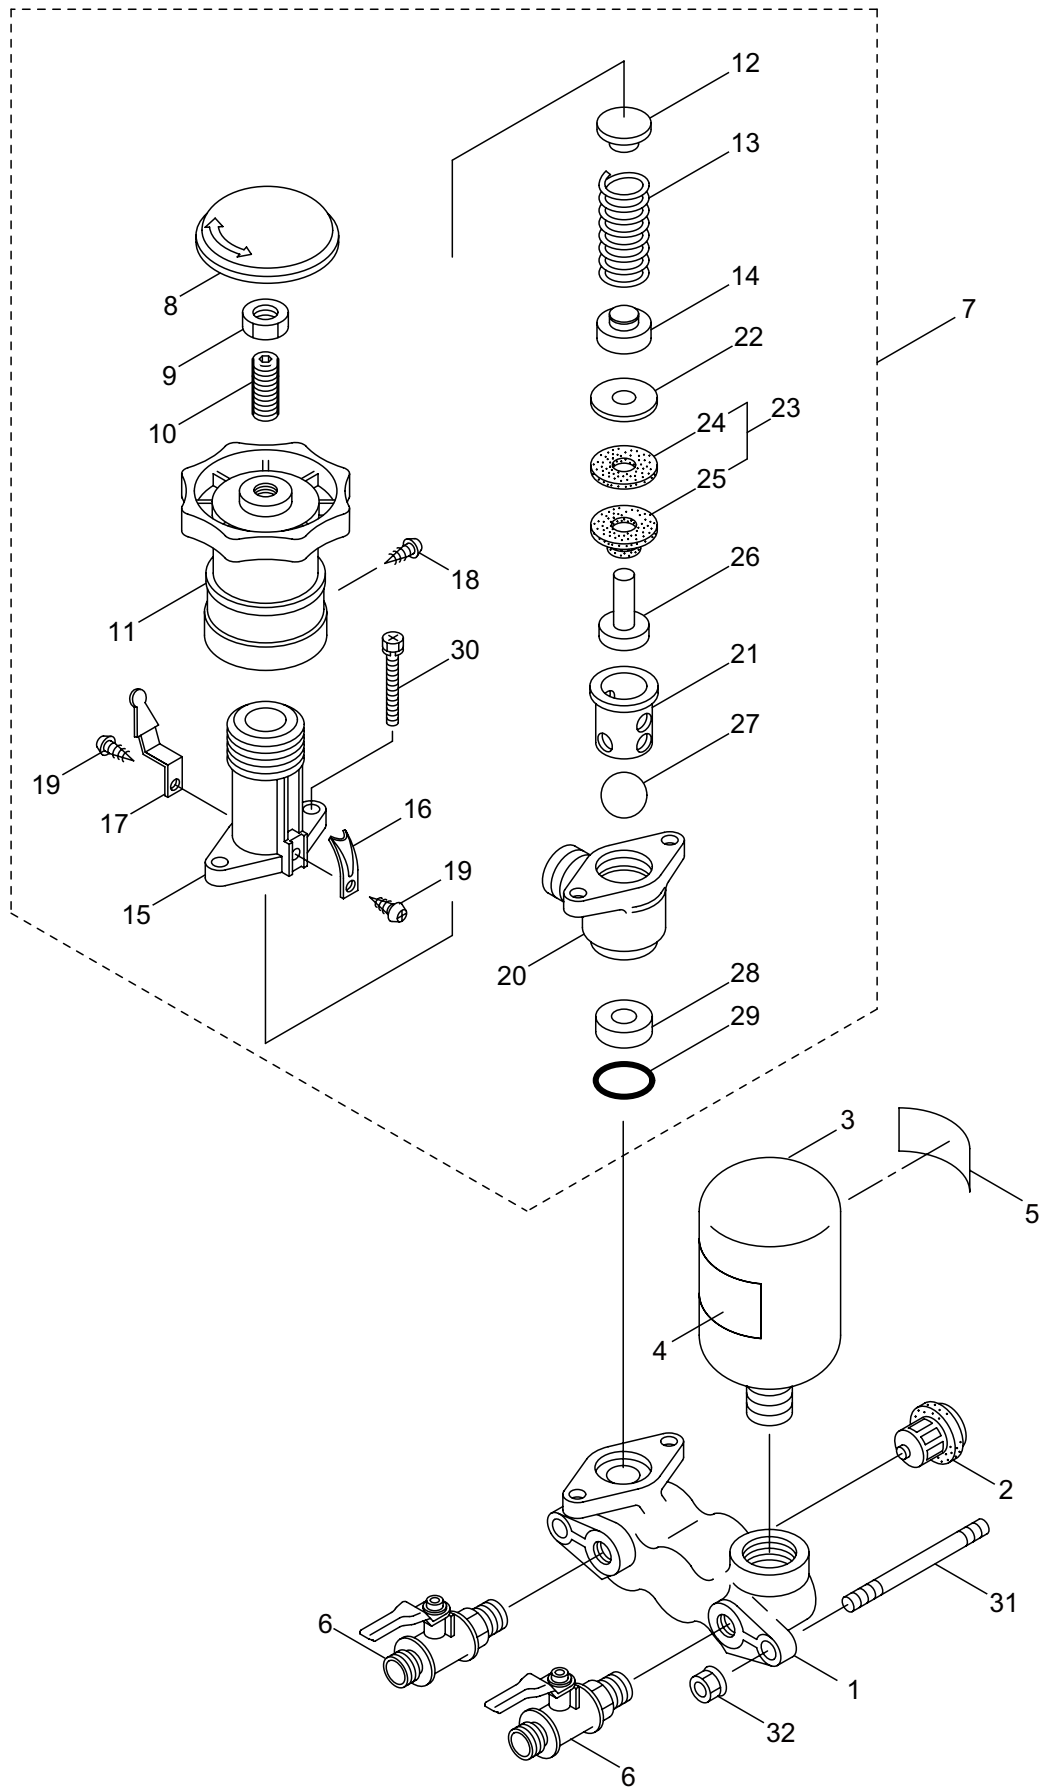

## 2. PRESSURE REGULATOR VALVE

Ref. No.	Part No.	Part Name	Q'ty	Remarks
2-1	118409	Discharge Manifold	1	
2-2	120276	Discharge Valve Ass'y	3	
2-3	117813	Air Chamber	1	
2-4	664791	Label	1	Caution
2-5	123043	Label	1	
2-6	117609	Cock Ass'y	2	G1/4xR1/4
2-7	131311	Pressure Regulator Valve Ass'y	1	Incl.8-30
2-8	130910	Cap	1	
2-9	126195	Nut	1	M10
2-10	088975	Screw	1	M10x49
2-11	130911	Grip	1	
2-12	126196	Retainer	1	17x2.3
2-13	105520	Spring	1	
2-14	105521	Retainer	1	
2-15	117448	Case	1	
2-16	117440	Plate	1	
2-17	105524	Indicator	1	
2-18	089882	Screw	2	M4x14L
2-19	127284	Tapping Screw	2	M4x6
2-20	118237	Body	1	
2-21	012256	Retainer	1	
2-22	012255	Washer	1	6.2x22xt0.6
2-23	595606	Bellows Packing Set	1	Incl.24,25
2-24	016972	Bellows Packing	1	5x22xt1.5
2-25	011451	Bellows	1	
2-26	016975	Valve Rod	1	
2-27	107238	Valve Ball	1	12.7(1/2)
2-28	126246	Valve Seat	1	
2-29	014179	O-Ring	1	P20
2-30	126197	Bolt	2	M6x55
2-31	130917	Stud	2	M8x150x11x18
2-32	126201	Nut	2	M8